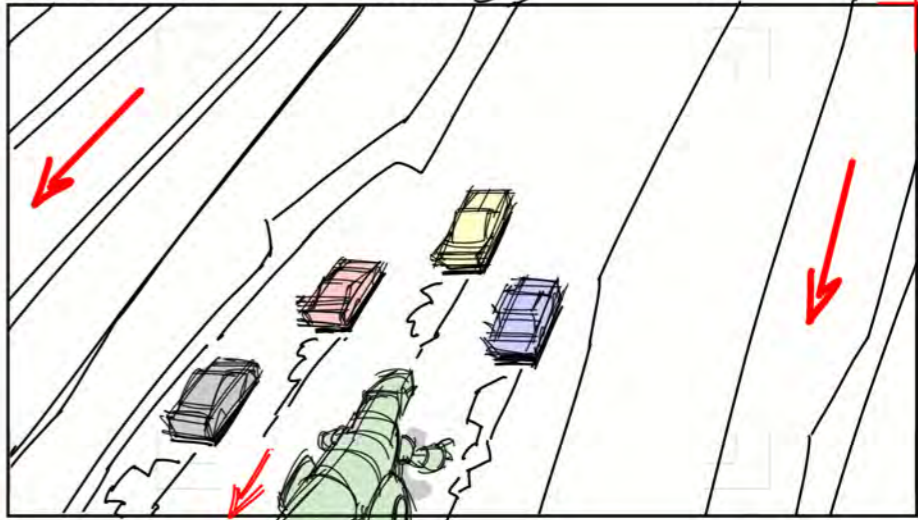

Scene: 100 Panel: 03 BG: