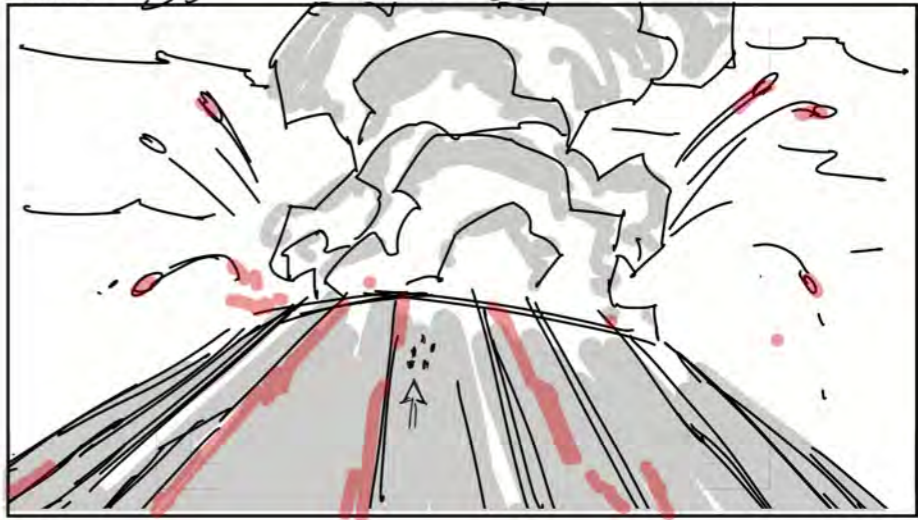

Show:
Act:

Page # _____

Scene: 35 Panel: 04 BG:

Scene: 35 Panel: 05 BG:

Scene: 35 Panel: 06 BG:

~~SMASH CUT TO BLACK END TASTER.~~

Action: CONT. ZOOM FULL OUT.
Dial:
Slug: Trans:

Action: FULL OUT SETTLES ON WIDE SHOT OF VOLCANO.
Dial:
Slug: Trans: