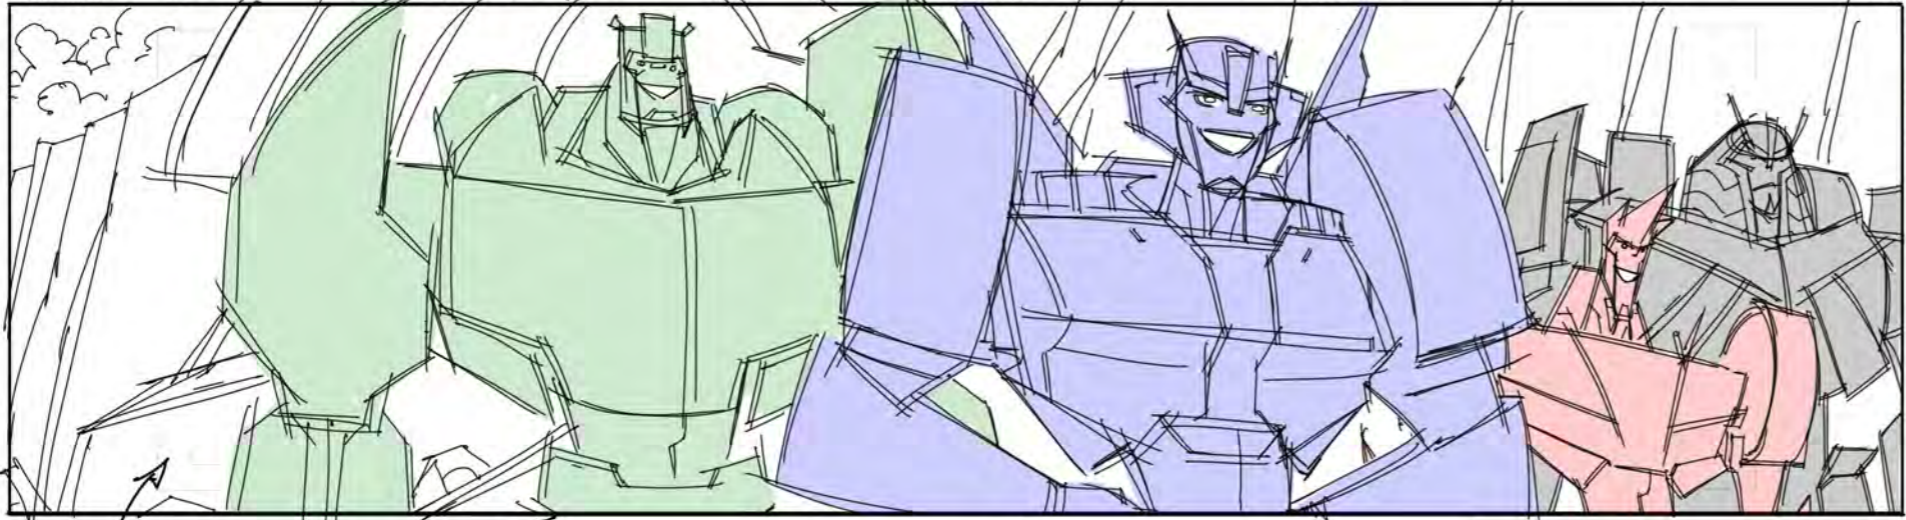

TRANSFORMERS

SEASON 1

Show:

Act:

Page # _____

Scene: 29 Panel: 01 BG: Scene: Panel: BG: Scene: Panel: BG:

COMM. CENTER

PAN

START CLOSE ON (SD) THEN
PULL OUT AND PAN OVER TO
(ST) AND (GR) AS THEY LAUGH.

(SD) SIDESWIPE
"CYBERTRON!"

(GR) ST
→ << LAUGHTER >>

Action: PULL OUT AND PAN OVER TO (ST) AND (GR) AS THEY LAUGH.		Action:	
Dial: (SD) SIDESWIPE "CYBERTRON!"		Dial: (GR) ST → << LAUGHTER >>	
Slug:	Trans:	Slug:	Trans: