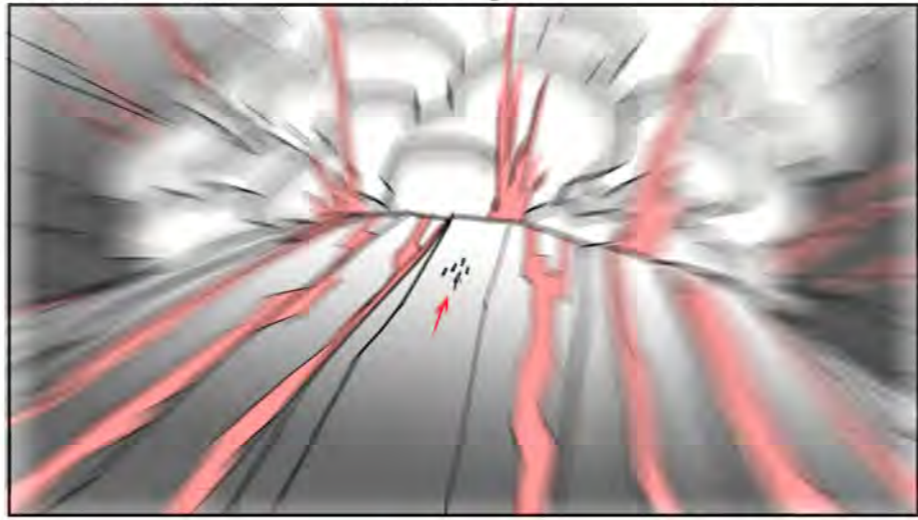

TRANSFORMERS

SEASON 1

Show: 000

Act:

Page # _____

Scene: 100 Panel: 01 BG:

Scene: 100 Panel: 02 BG:

Scene: 100 Panel: 03 BG:

HAND HELD CAM
FX. ON SCENE.

Action: FADE IN ON ERUPTING VOLCANO PAN DOWN.

Dial:

Slug: Trans:

Action: SMASHTRUCK IN ON AUTOBOTS ON SIDE OF VOLCANO.

Dial: GROUP
"SCRAPAAP!"

Slug: Trans:

Action: CLOSE AS AUTOBOTS MOVE UP THE SIDE OF THE VOLCANO. PAN BG.

Dial:

Slug: Trans: