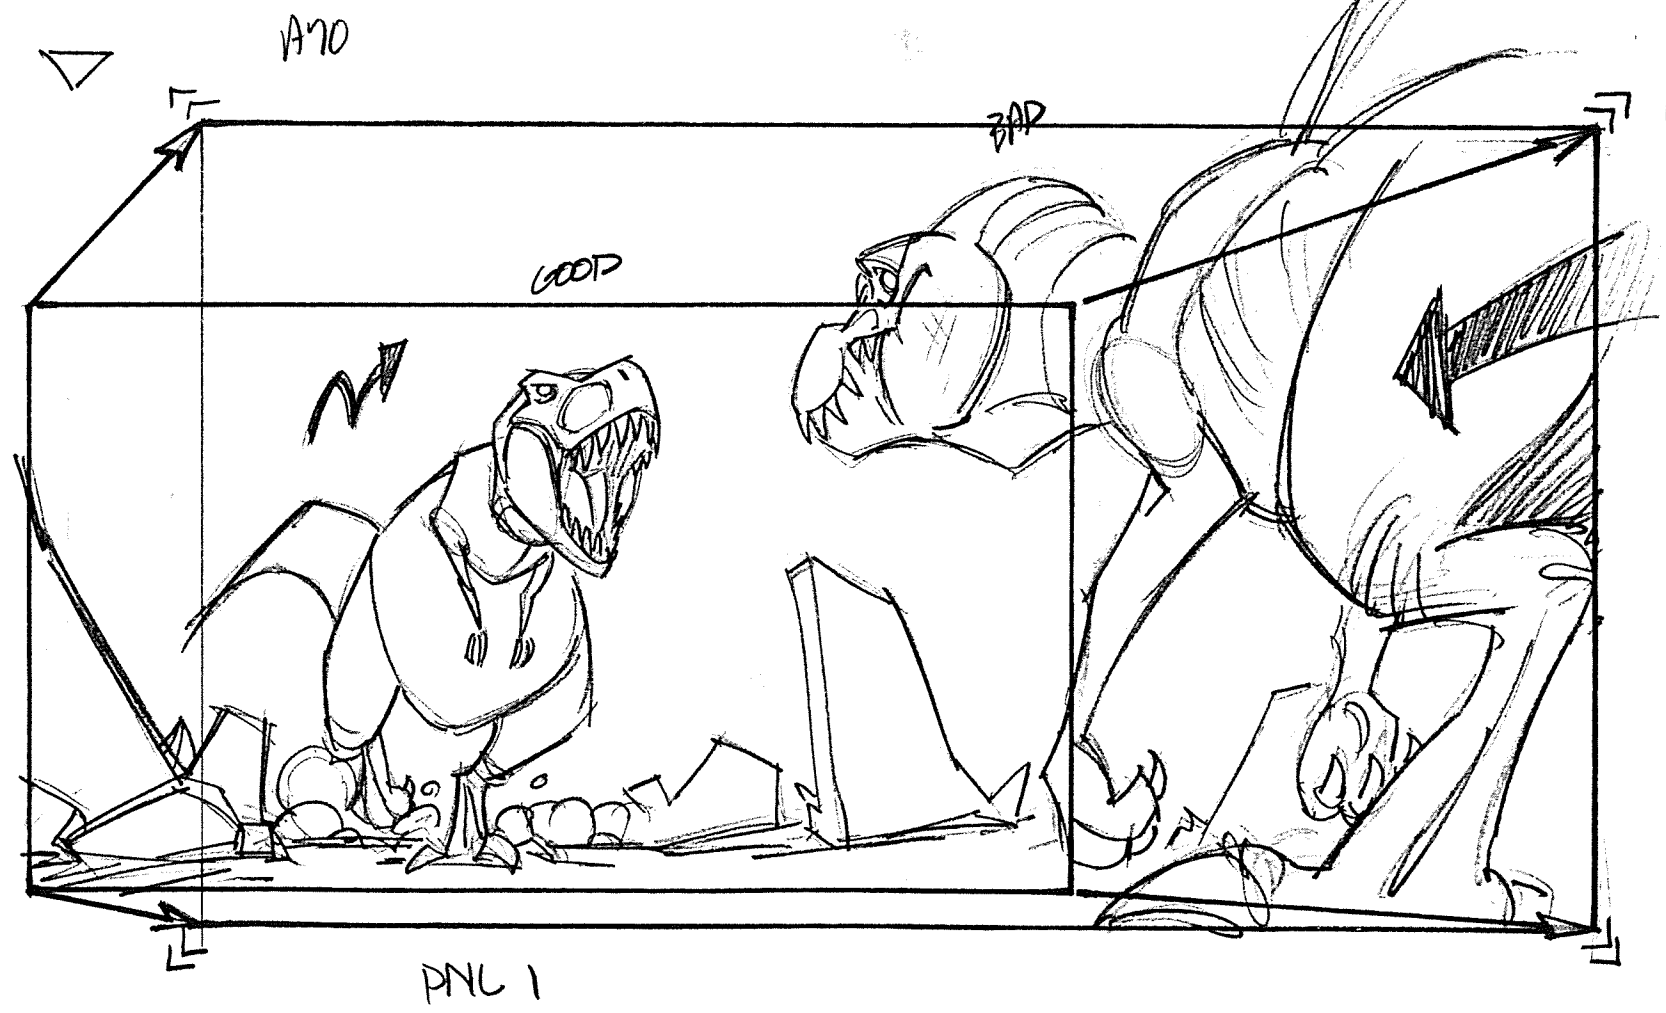

© Warner Bros. Animation Inc. All rights reserved. This material is property of Warner Bros. Animation Inc. Do not reproduce without written authorization.

11/4

TRUCK OUT AS GOOD BEAST BOY / T-REX AND EVIL BEAST BOY / SPINOSAURUS APPROACH EACH OTHER.

257-506