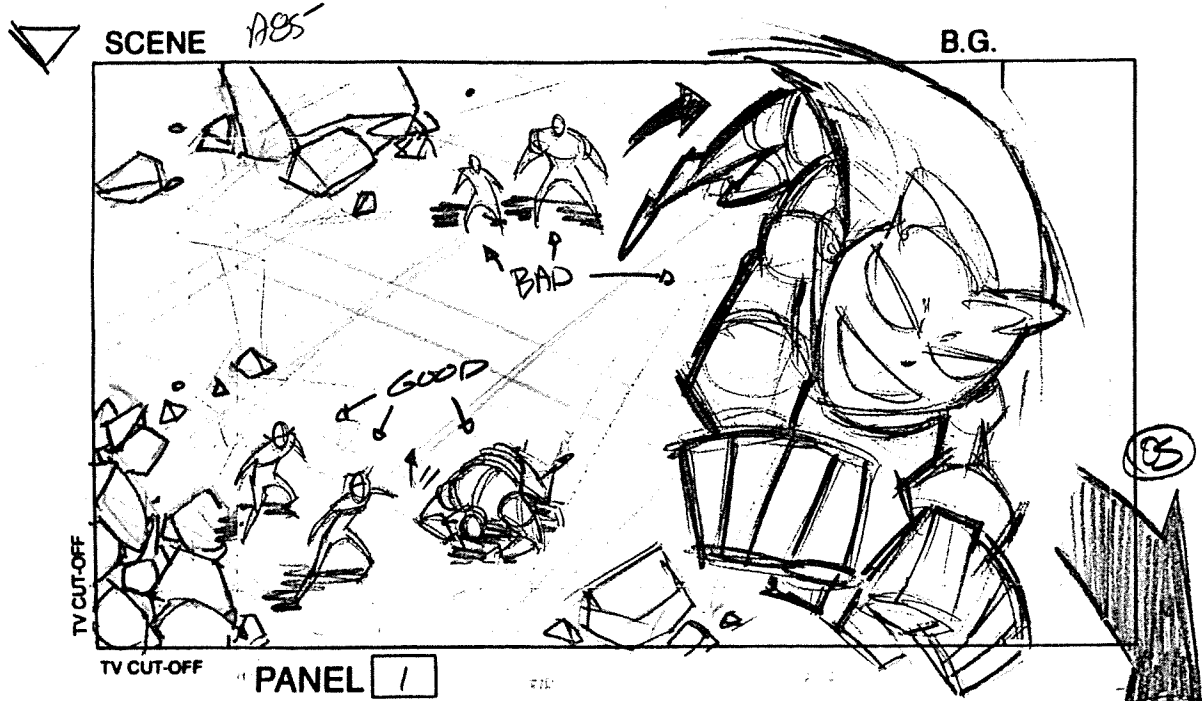

TEEN TITANS

© Warner Bros. Animation Inc. All Rights Reserved. This material is the PROPERTY OF WARNER BROS. ANIMATION INC. It is unpublished and must not be taken from the studio, duplicated or used in any manner, except for production purposes, and may not be sold or transferred.

16 : 9 WIDESCREEN FORMAT

ACTION

HIGH ANGLE AS EVIL STAR FLIES THRU SCENE AND OS TOWARD TRILON.

DIAL

STARFIRE "NO!"

TIMING

257-506