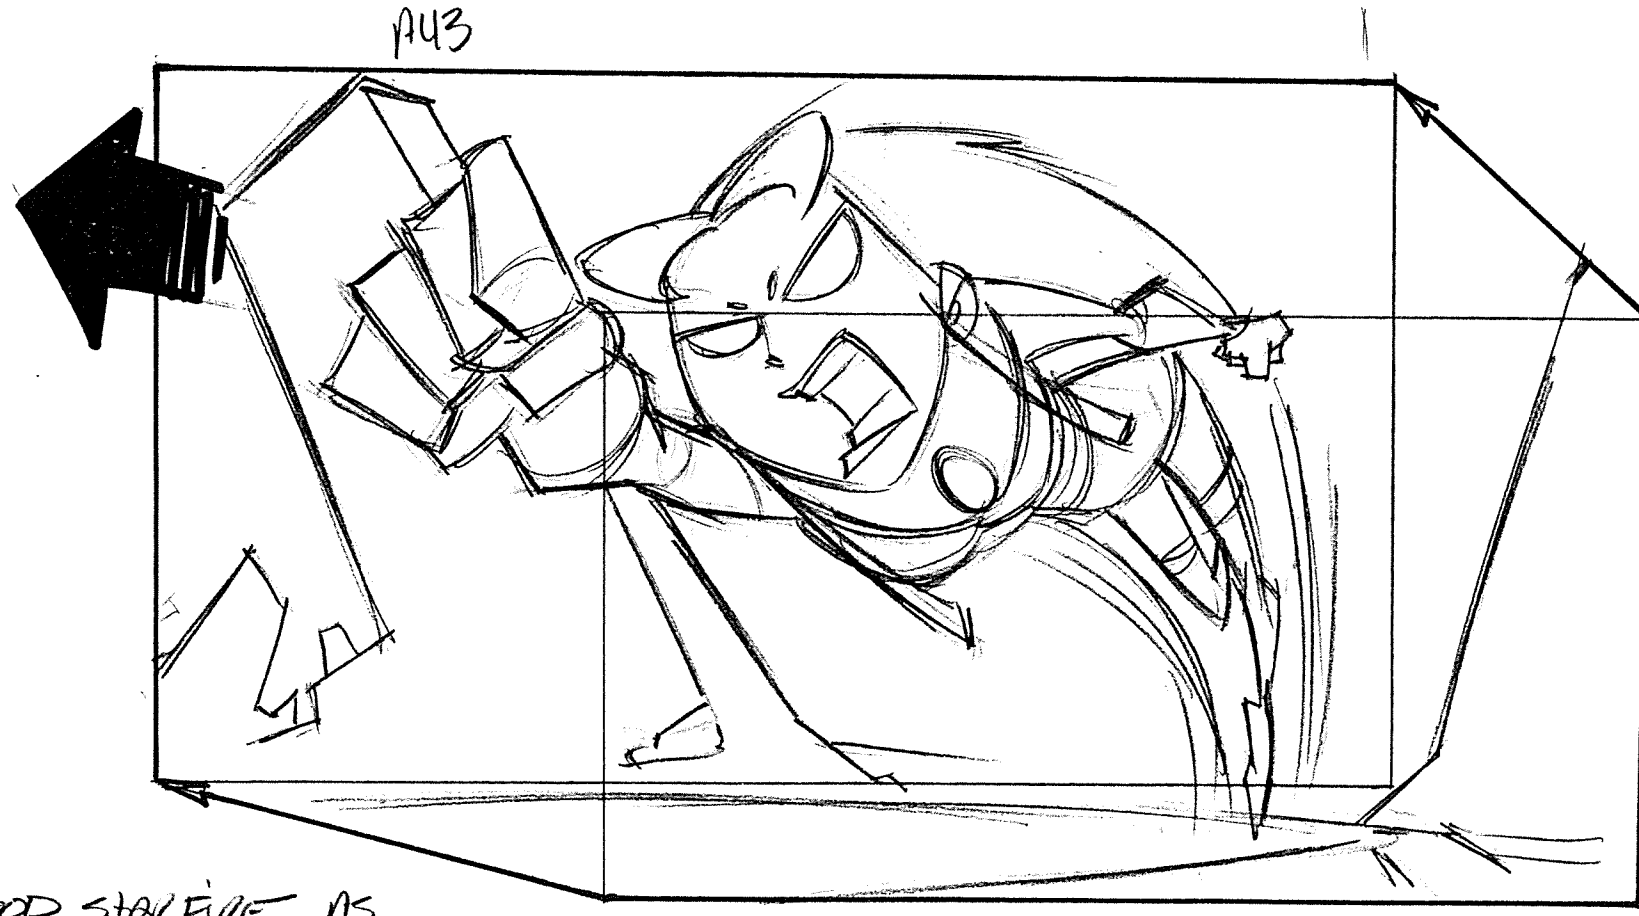

© Warner Bros. Animation Inc. All rights reserved. This material is property of Warner Bros. Animation Inc. Do not reproduce without written authorization.

A43

PNC 2

PAN W/ GOOD STARFIRE AS SHE FLIES TOWARD EVIL STARFIRE.

STARFIRE (CONT) "... THE END!"

257-506 =