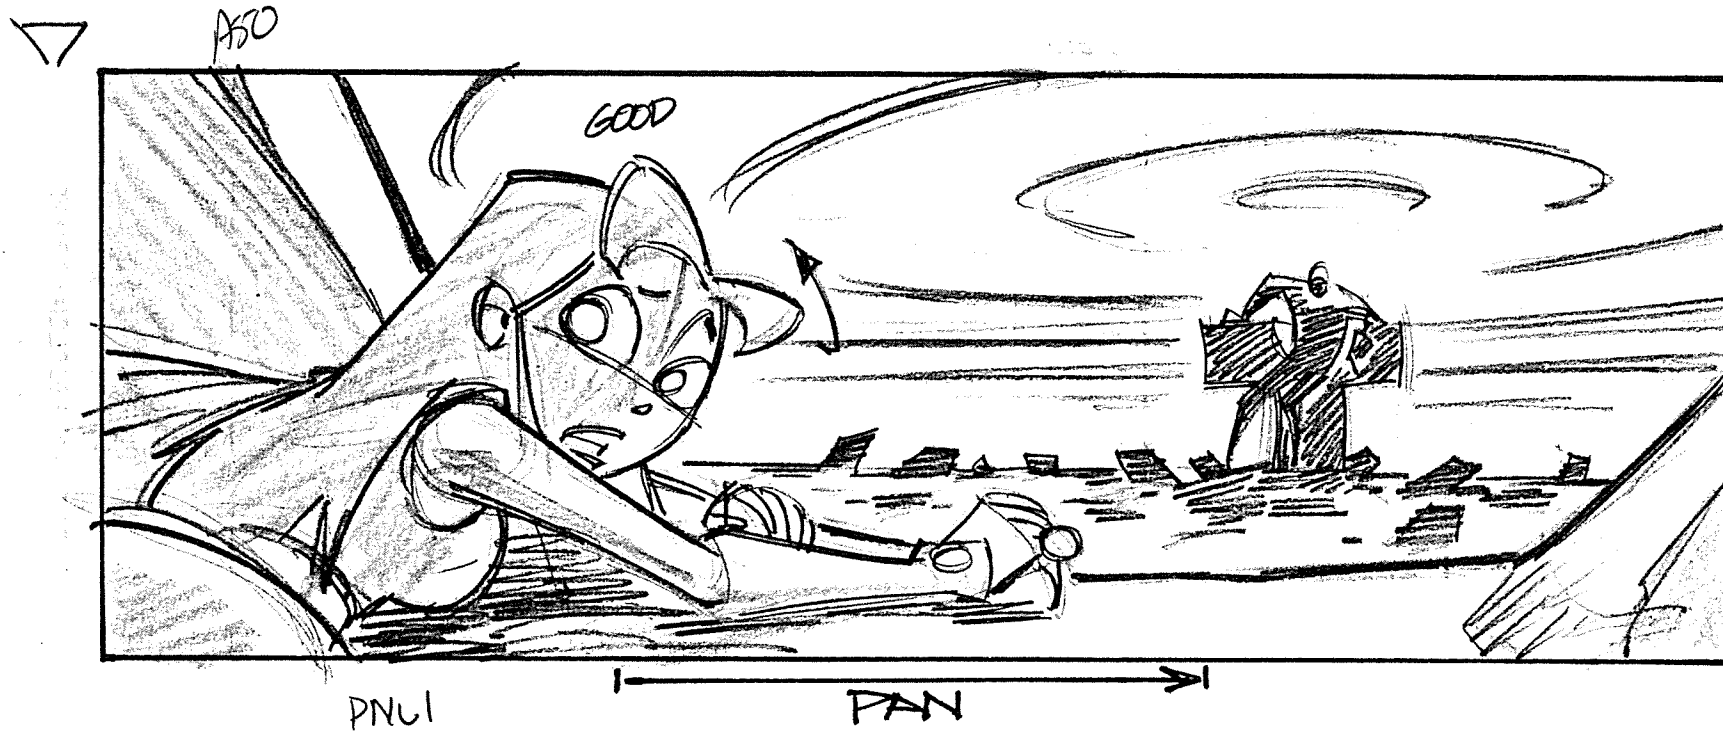

GOOD STAR LOOKS BACK AT EVIL STAR
PAN OVER TO TRIGON IN BG.

TRIGON " MOST AMUSING INDEED..." "