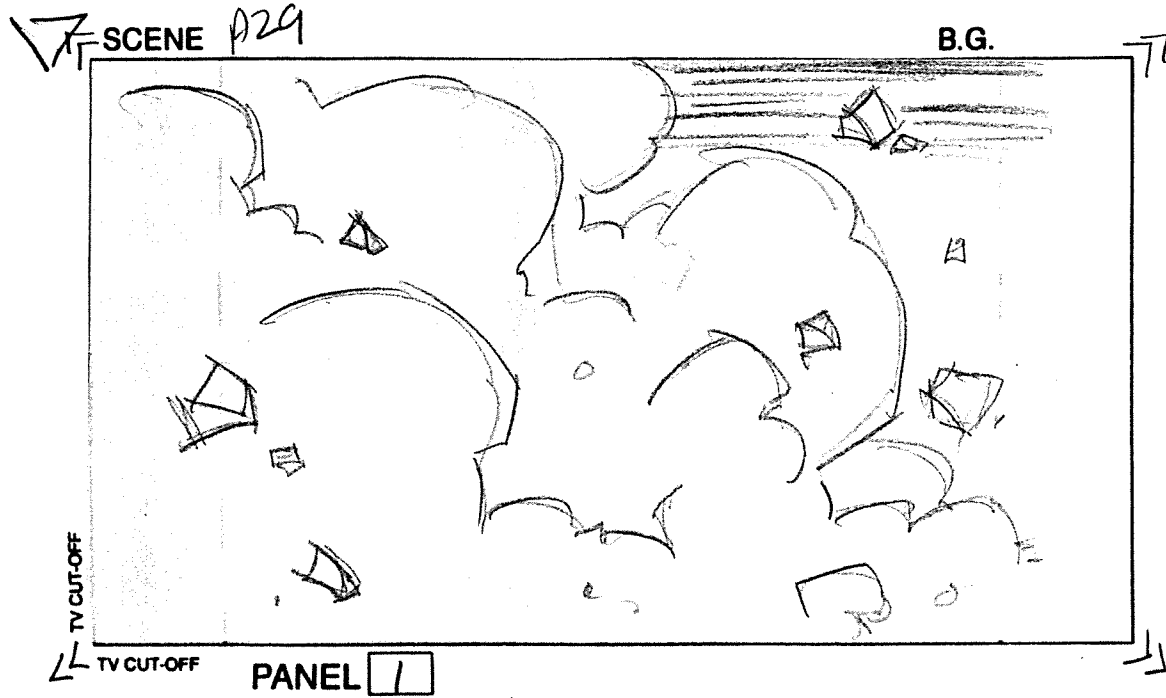

ACTION

CLOSE ON EXPLOSION CAM SHAKE

DIAL

TIMING

GOOD CYBORG RUNS OUT OF EXPLOSION, LOOKING BACK. PAN BG.

16:9 WIDESCREEN FORMAT

257-506