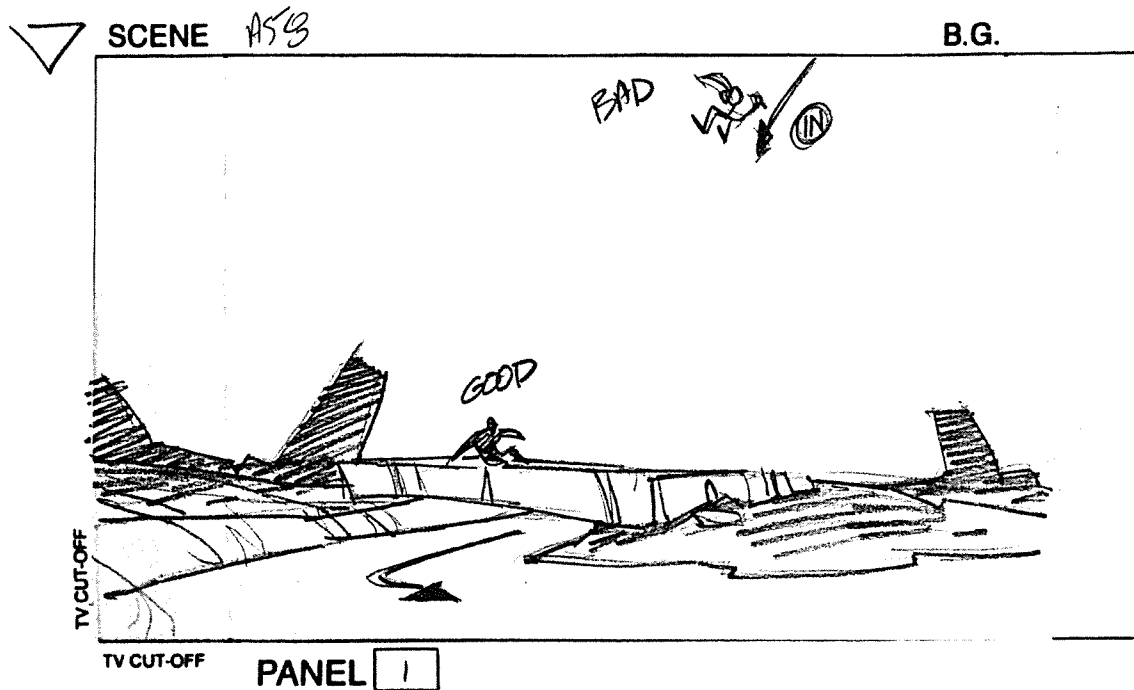

16:9 WIDESCREEN FORMAT

ACTION

EVIL CYBORG INTO SCENE.

DIAL

TIMING

EVIL CYBORG HITS ROCK, BREAKING IT.
CAM. SHAKE.

257-506