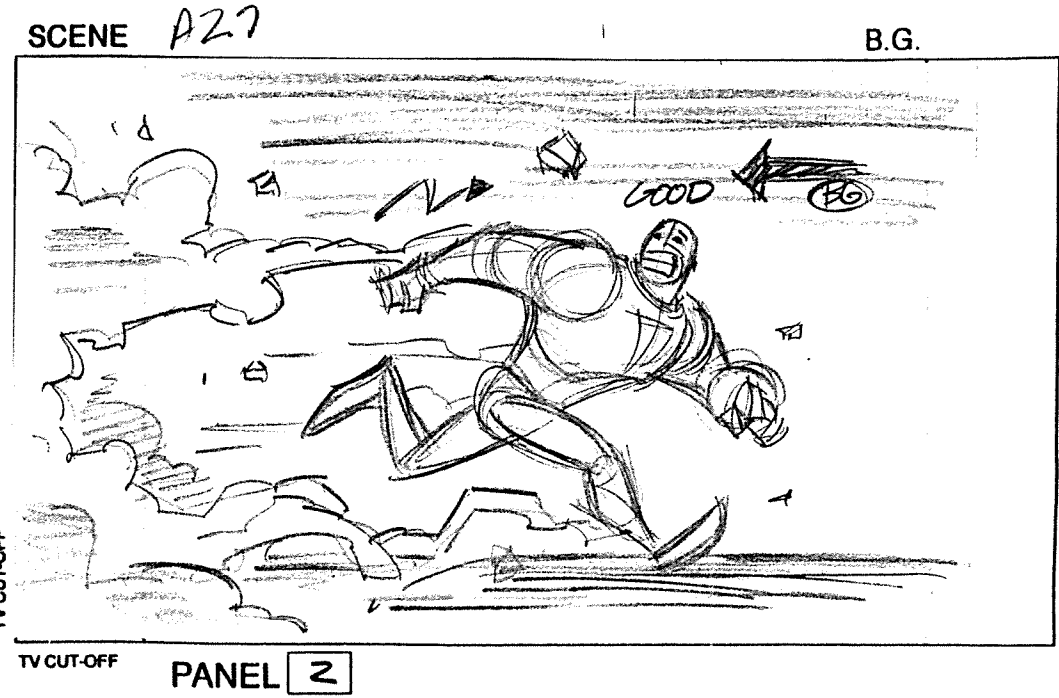

ACTION

CLOSE ON EXPLOSION CAM SHAKE

DIAL

TIMING

GOOD CYBORG RUNS OUT OF EXPLOSION, LOOKING BACK. PAN BG.

16:9 WIDESCREEN FORMAT

257-506