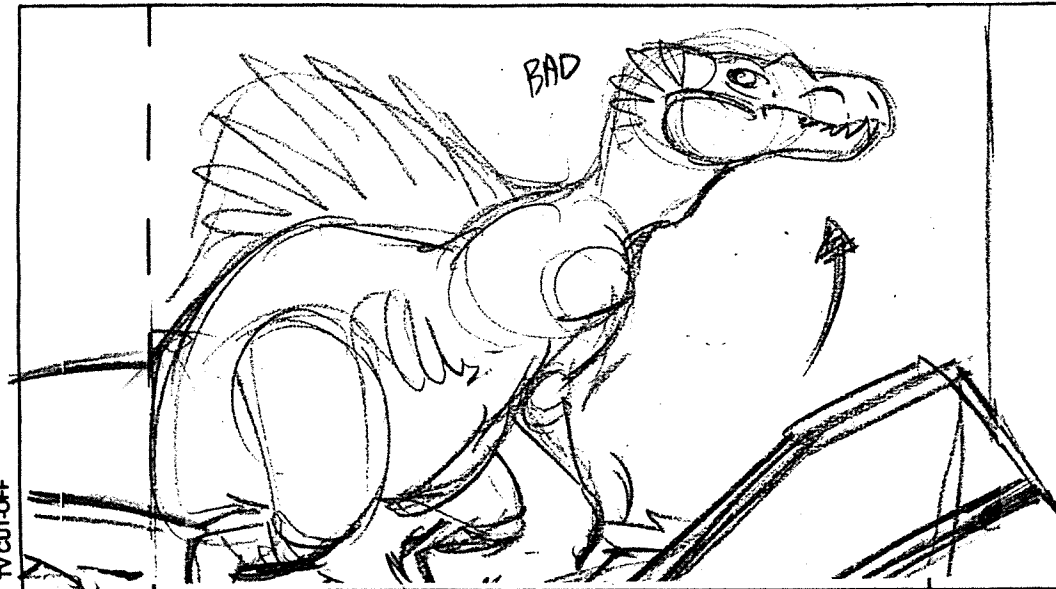

TEEN TITANS

© Warner Bros. Animation Inc. All Rights Reserved. This material is the PROPERTY OF WARNER BROS. ANIMATION INC. It is unpublished and must not be taken from the studio, duplicated or used in any manner, except for production purposes, and may not be sold or transferred.

SCENE A81

B.G.

TV CUT-OFF

TV CUT-OFF

PANEL 1

SCENE

B.G.