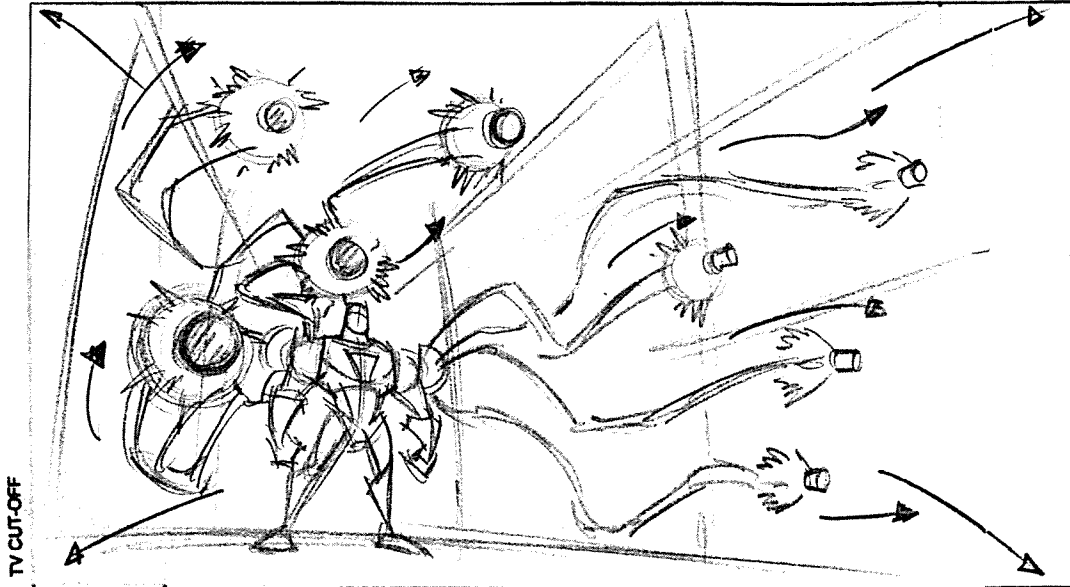

© Warner Bros. Animation Inc. All Rights Reserved. This material is the PROPERTY OF WARNER BROS. ANIMATION INC. It is unpublished and must not be taken from the studio, duplicated or used in any manner, except for production purposes, and may not be sold or transferred.

SCENE A29

B.G.

TV CUT-OFF

PANEL 3

SCENE A29

B.G.