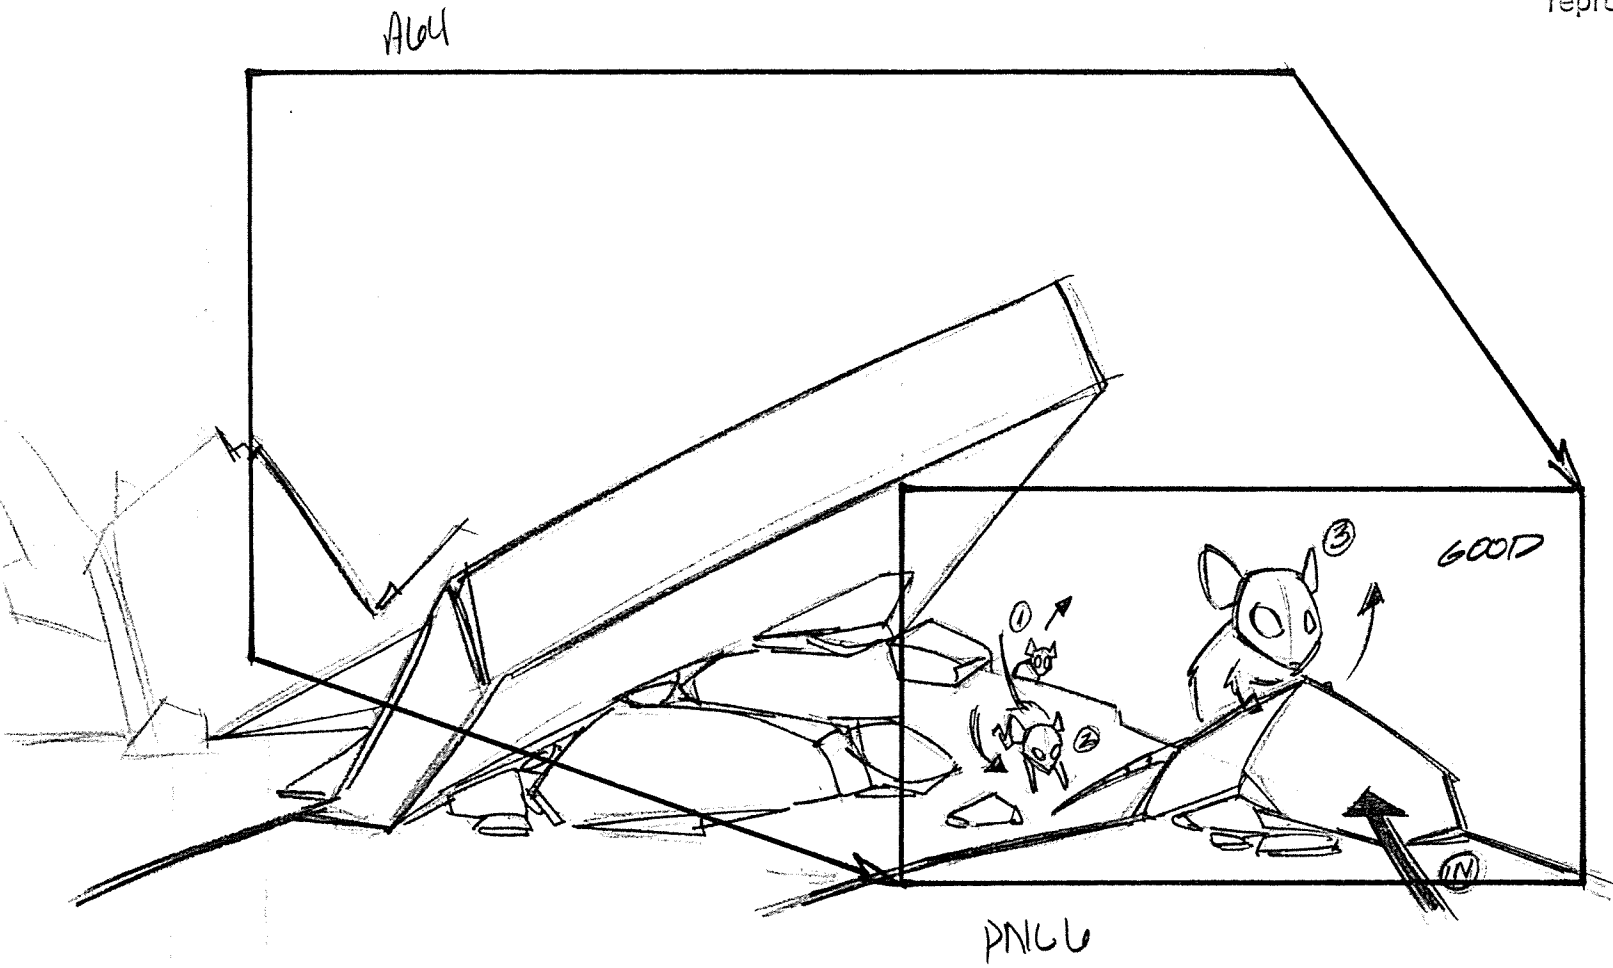

© Warner Bros. Animation Inc. All rights reserved. This material is property of Warner Bros. Animation Inc. Do not reproduce without written authorization.

A102

PANI DOWN AND TRACK IN ON GOOD BEAST BOY / MOUSE AS HE RUNS UP INTO SCENE.

257-506