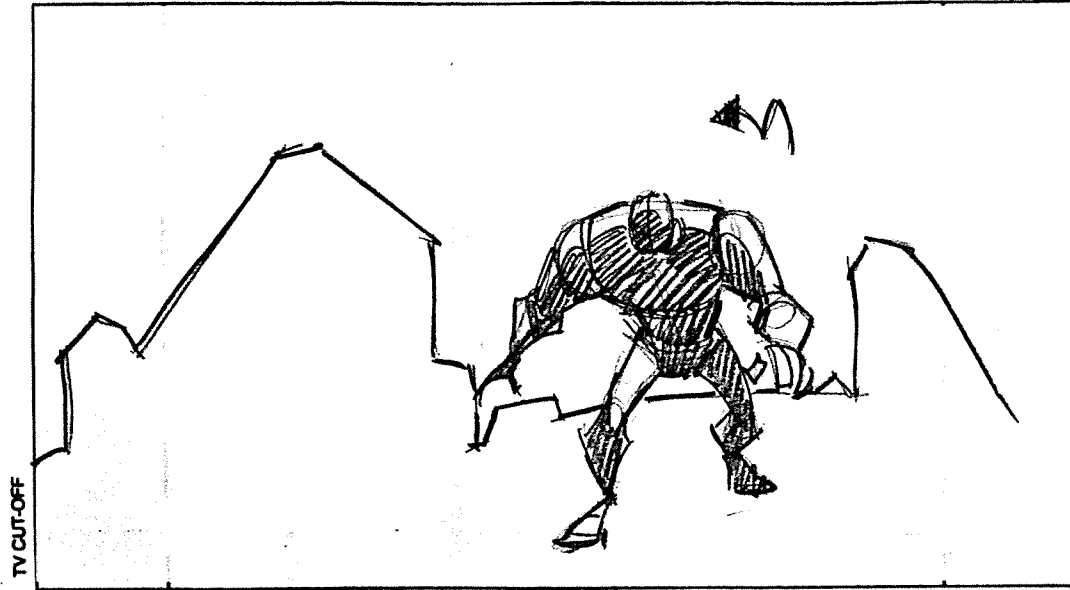

TEEN TITANS

© Warner Bros. Animation Inc. All Rights Reserved. This material is the PROPERTY OF WARNER BROS. ANIMATION INC. It is unpublished and must not be taken from the studio, duplicated or used in any manner, except for production purposes, and may not be sold or transferred.

SCENE A76

B.G.

TV CUT-OFF

PANEL 4

SCENE A77

B.G.