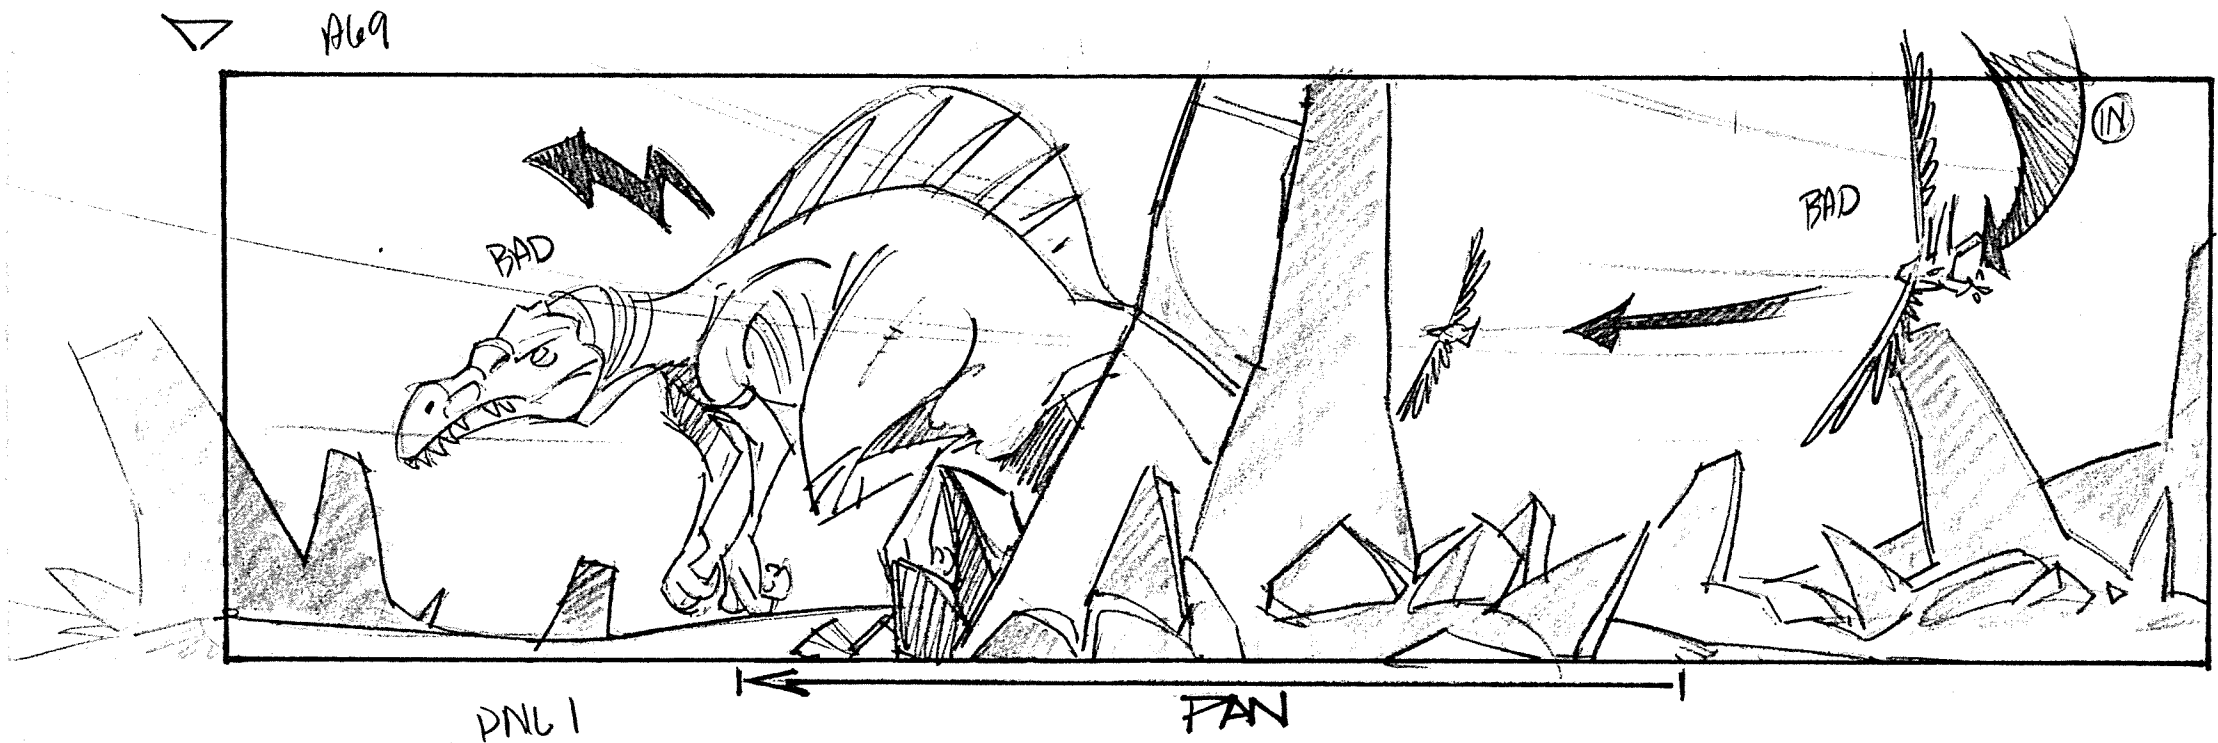

© Warner Bros. Animation Inc. All rights reserved. This material is property of Warner Bros. Animation Inc. Do not reproduce without written authorization.

ALL

PAN W/ EVIL BLAST BOG/ EAGLE AS IT FLIES BEHIND ROCK,
CHANGING INTO EVIL BLAST BOG/ SPINDSAURUS.

257-506 - =