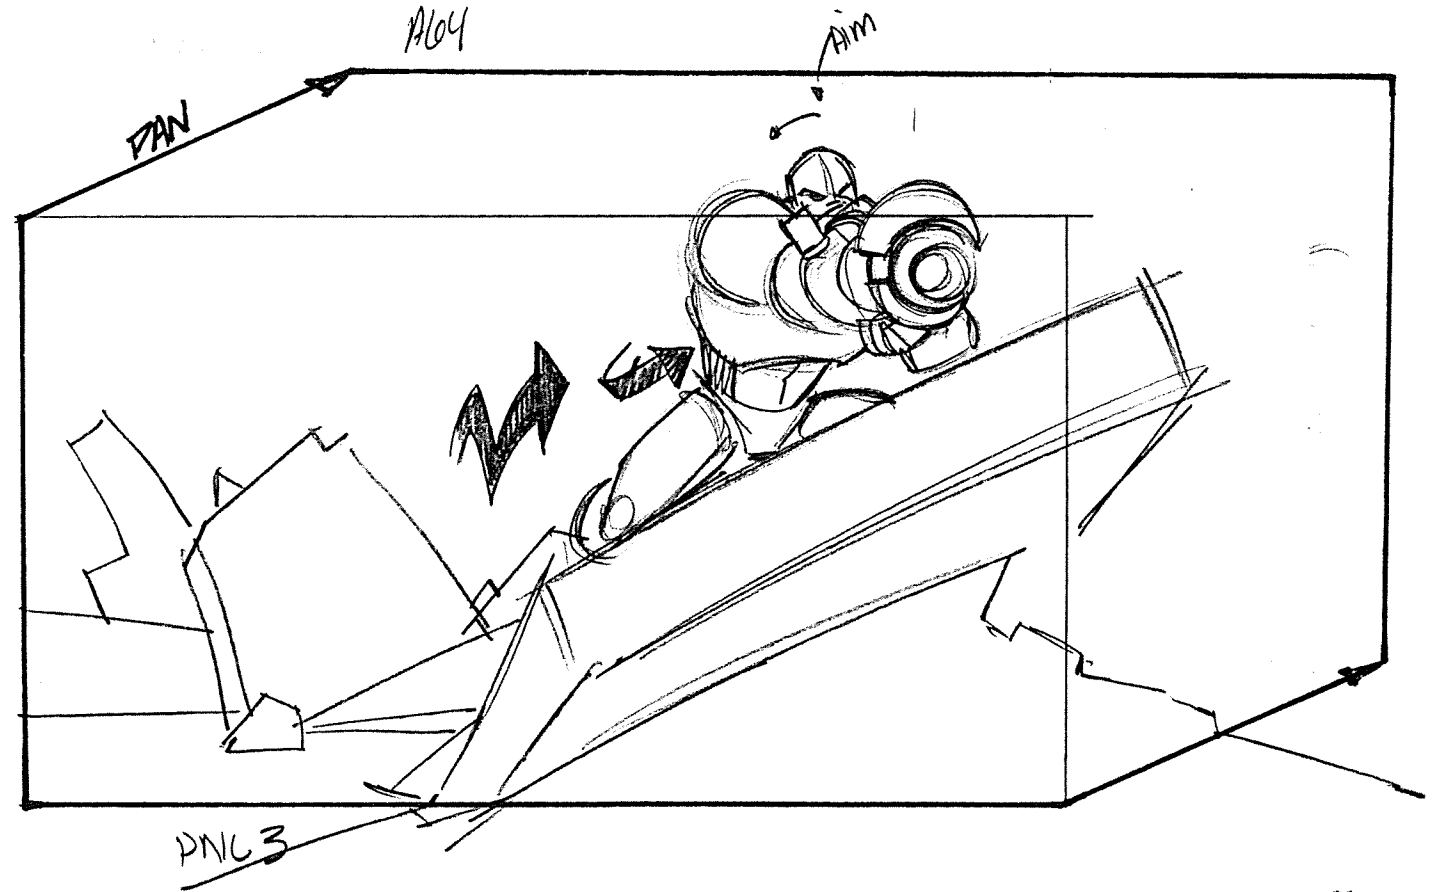

© Warner Bros. Animation Inc. All rights reserved. This material is property of Warner Bros. Animation Inc. Do not reproduce without written authorization.

A100

PAN w/ ^{GOOD} CYBORG AS HE RUNS UP ROCK,
PULLS OUT SONIC CANNON.

257-506 ==