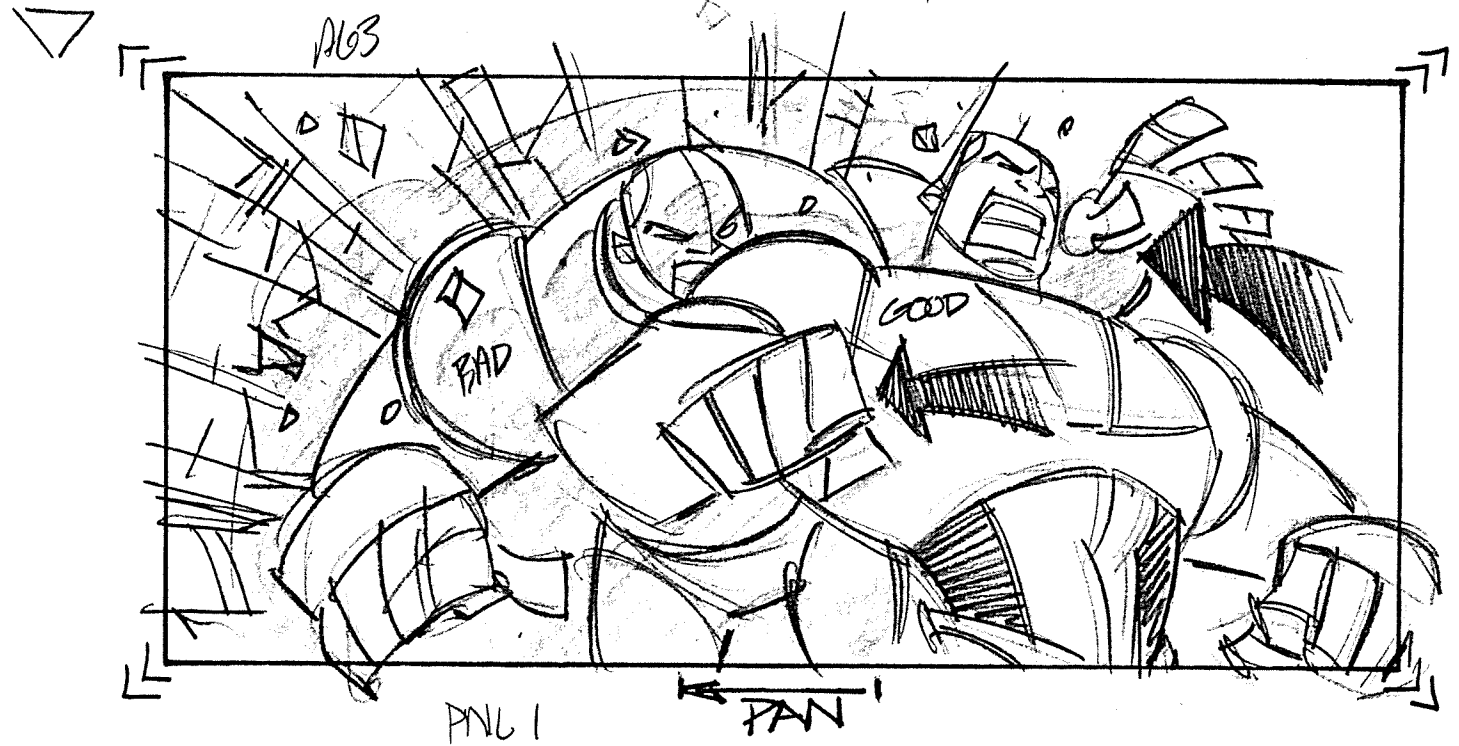

A97

PAN W/ GOOD CYBORG AS HE KNOCKS EVIL CYBORG INTO ROCK. CAM. SHAKE.

257-506

© Warner Bros. Animation Inc. All Rights Reserved. This material is the PROPERTY OF WARNER BROS. ANIMATION INC. It is unpublished and must not be taken from the studio, duplicated or used in any manner, except for production purposes, and may not be sold or transferred.