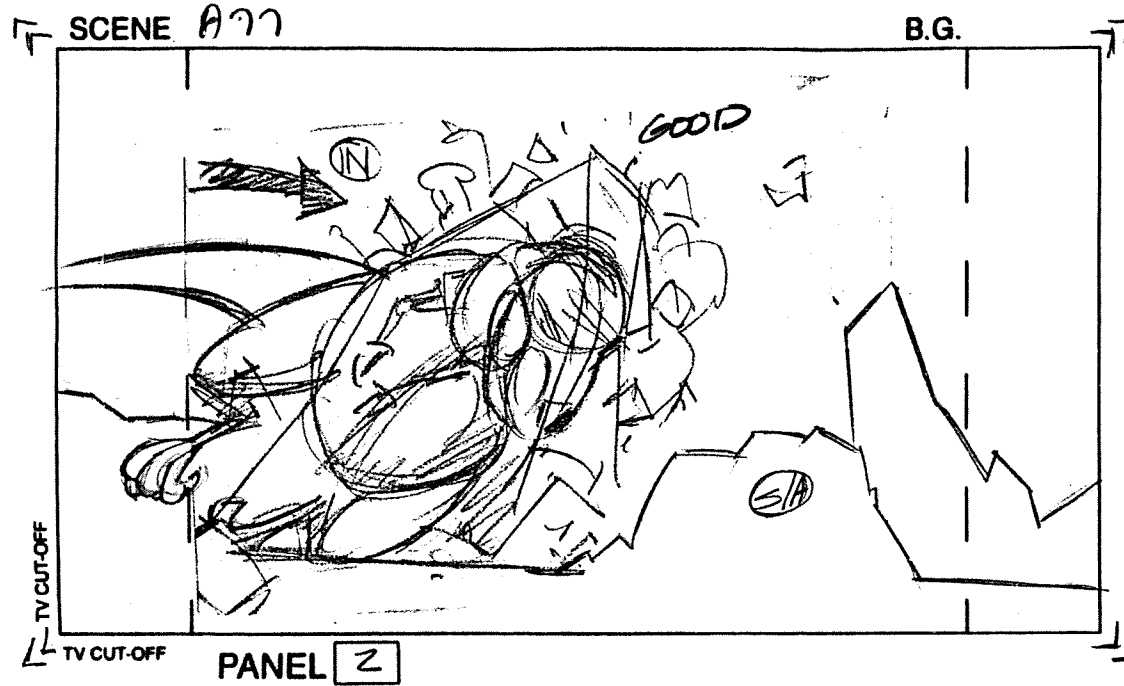

ACTION

GOOD BEAST BOY / TIREX INTO SCENE, HITTING LARGE ROCK IN BG. CAM SHAKE.

DIAL

TIMING

257-506 =