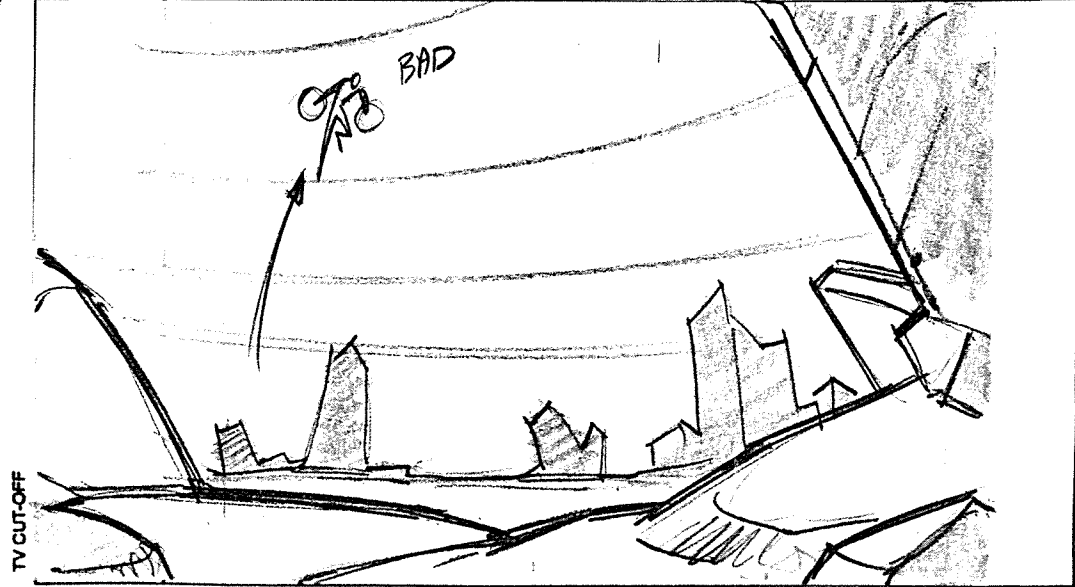

TV CUT-OFF

TV CUT-OFF

PANEL 1

WIDER AS EVIL STAR FLIES UP INTO BL.

16 : 9 WIDESCREEN FORMAT

257-506