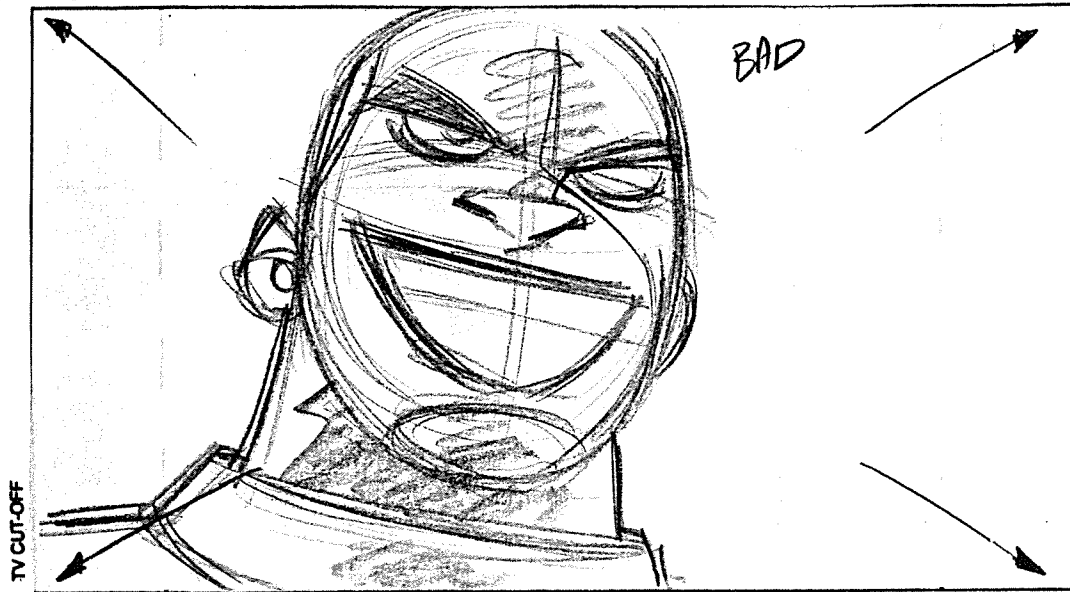

© Warner Bros. Animation Inc. All Rights Reserved. This material is the PROPERTY OF WARNER BROS. ANIMATION INC. It is unpublished and must not be taken from the studio, duplicated or used in any manner, except for production purposes, and may not be sold or transferred.

SCENE A29

B.G.

TV CUT-OFF

PANEL 1

SCENE A29

B.G.