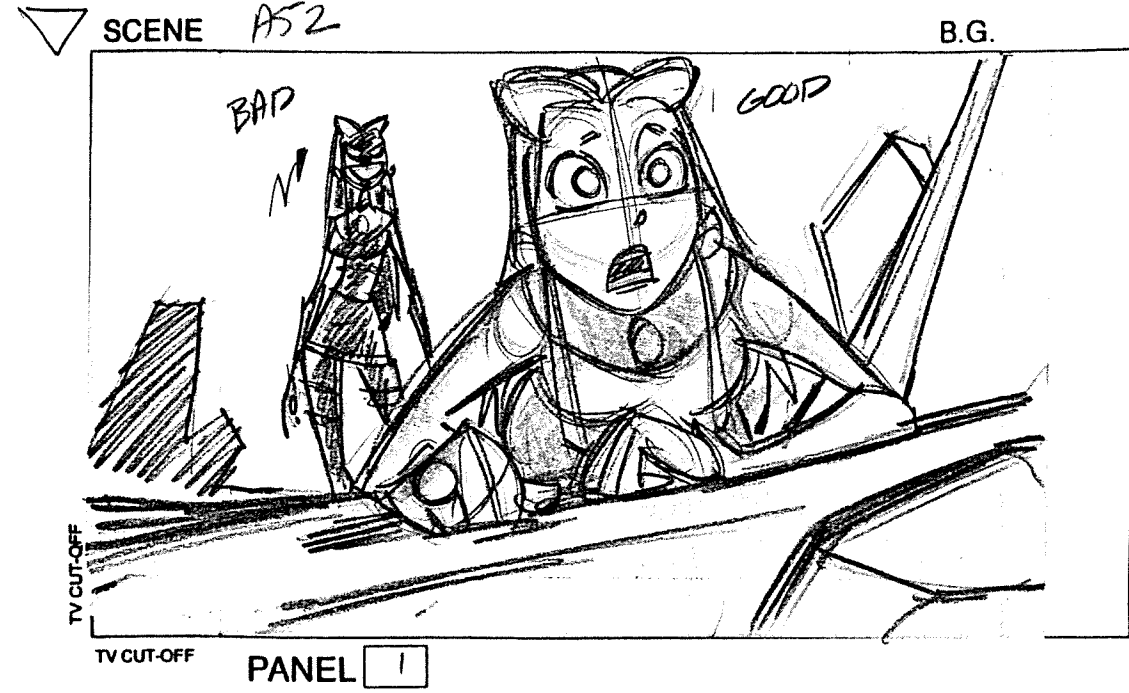

16 : 9 WIDESCREEN FORMAT

ACTION

CLOSE ON TRIGON.

DIAL

TRIGON (CONT) "... YOU MARTIANS PROVIDE EXCELLENT SPORT THOUGH YOUR FIGHT, LIKE YOUR LIVES, ... IS POINTLESS.

TIMING

CLOSE ON GOOD STAR LOOKING AT TRIGON (OS)
EVIL STAR WALKS UP BEHIND HER.