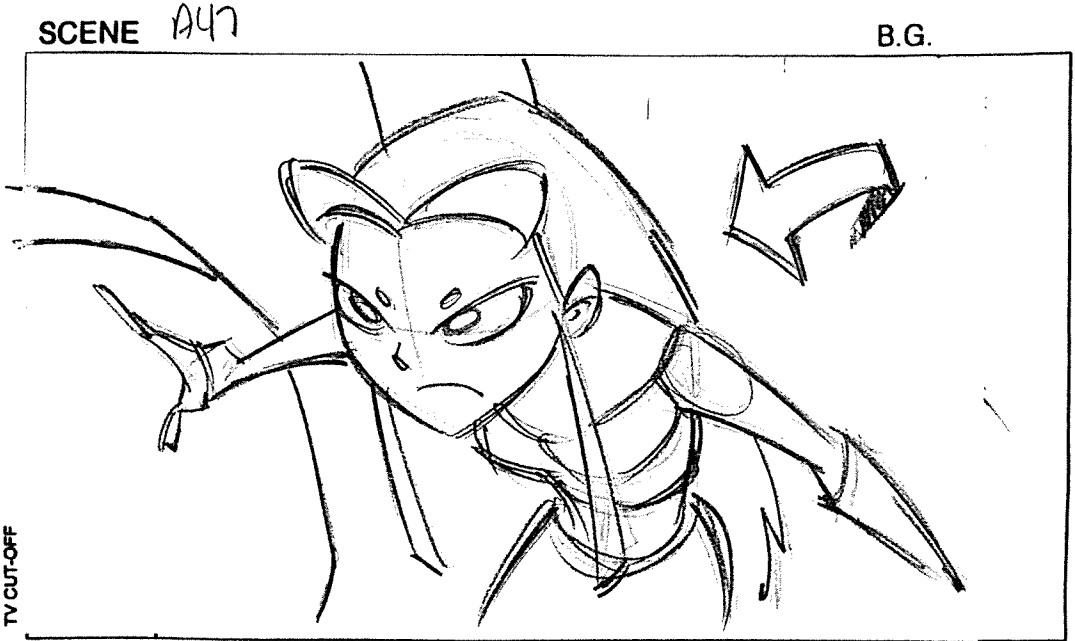

A76

PANI w/ EVIL STAR FIRE AS IS KNOCKED THRU
ROCKS AND HIT IN BL. CAM. SHAKE.

=
257-506

© Warner Bros. Animation Inc. All Rights Reserved. This material is the PROPERTY OF WARNER BROS. ANIMATION INC. It is unpublished and must not be taken from the studio, duplicated or used in any manner, except for production purposes, and may not be sold or transferred.