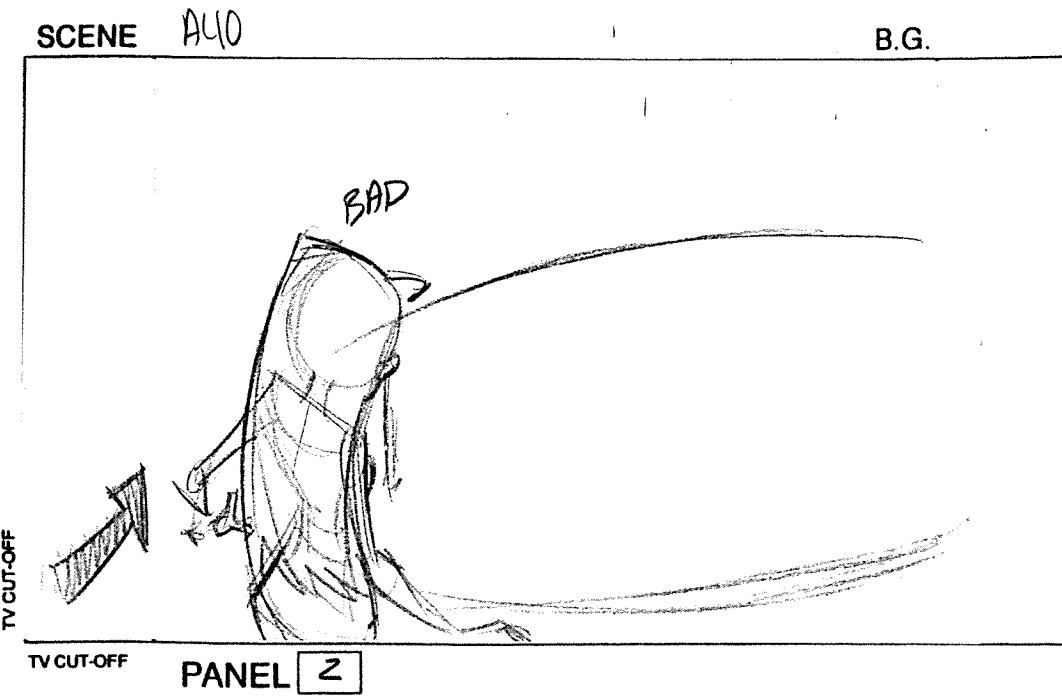

ACTION

TRUCK OUT FROM LARGE CRATER (w/GOOD STARFIRE AT THE BOTTOM).

DIAL

TIMING

EVIL STARFIRE INTO SCENE.

16 : 9 WIDESCREEN FORMAT

257-506