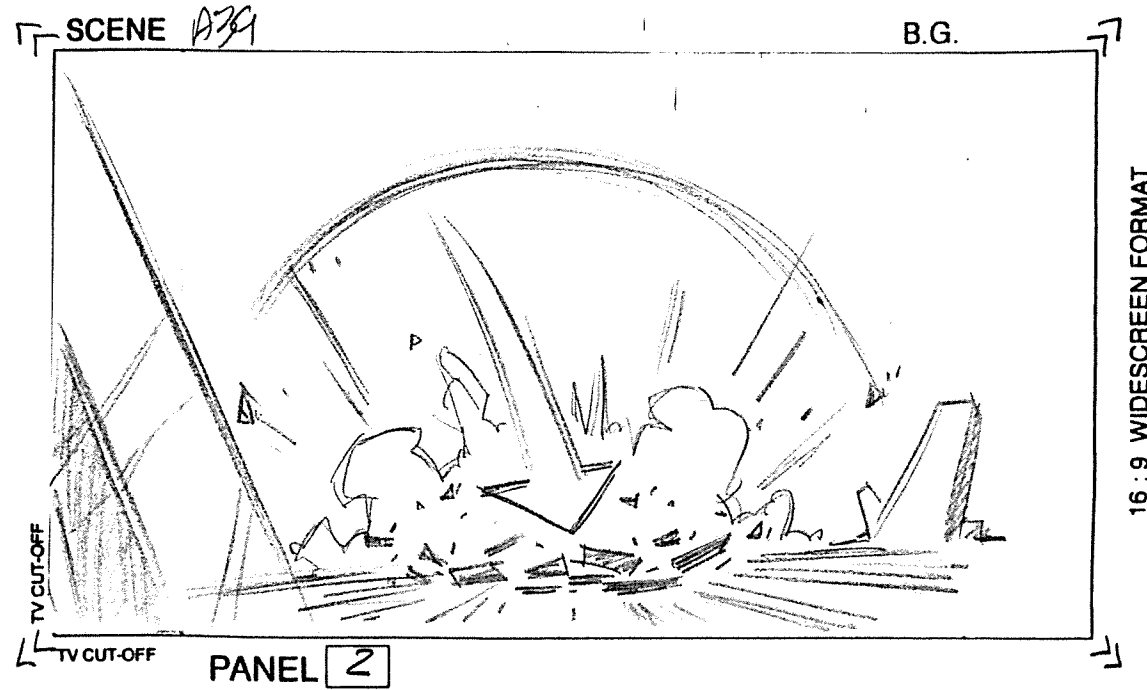

light HITS GROUND, CAM SHAKE.

16:9 WIDESCREEN FORMAT

257-506