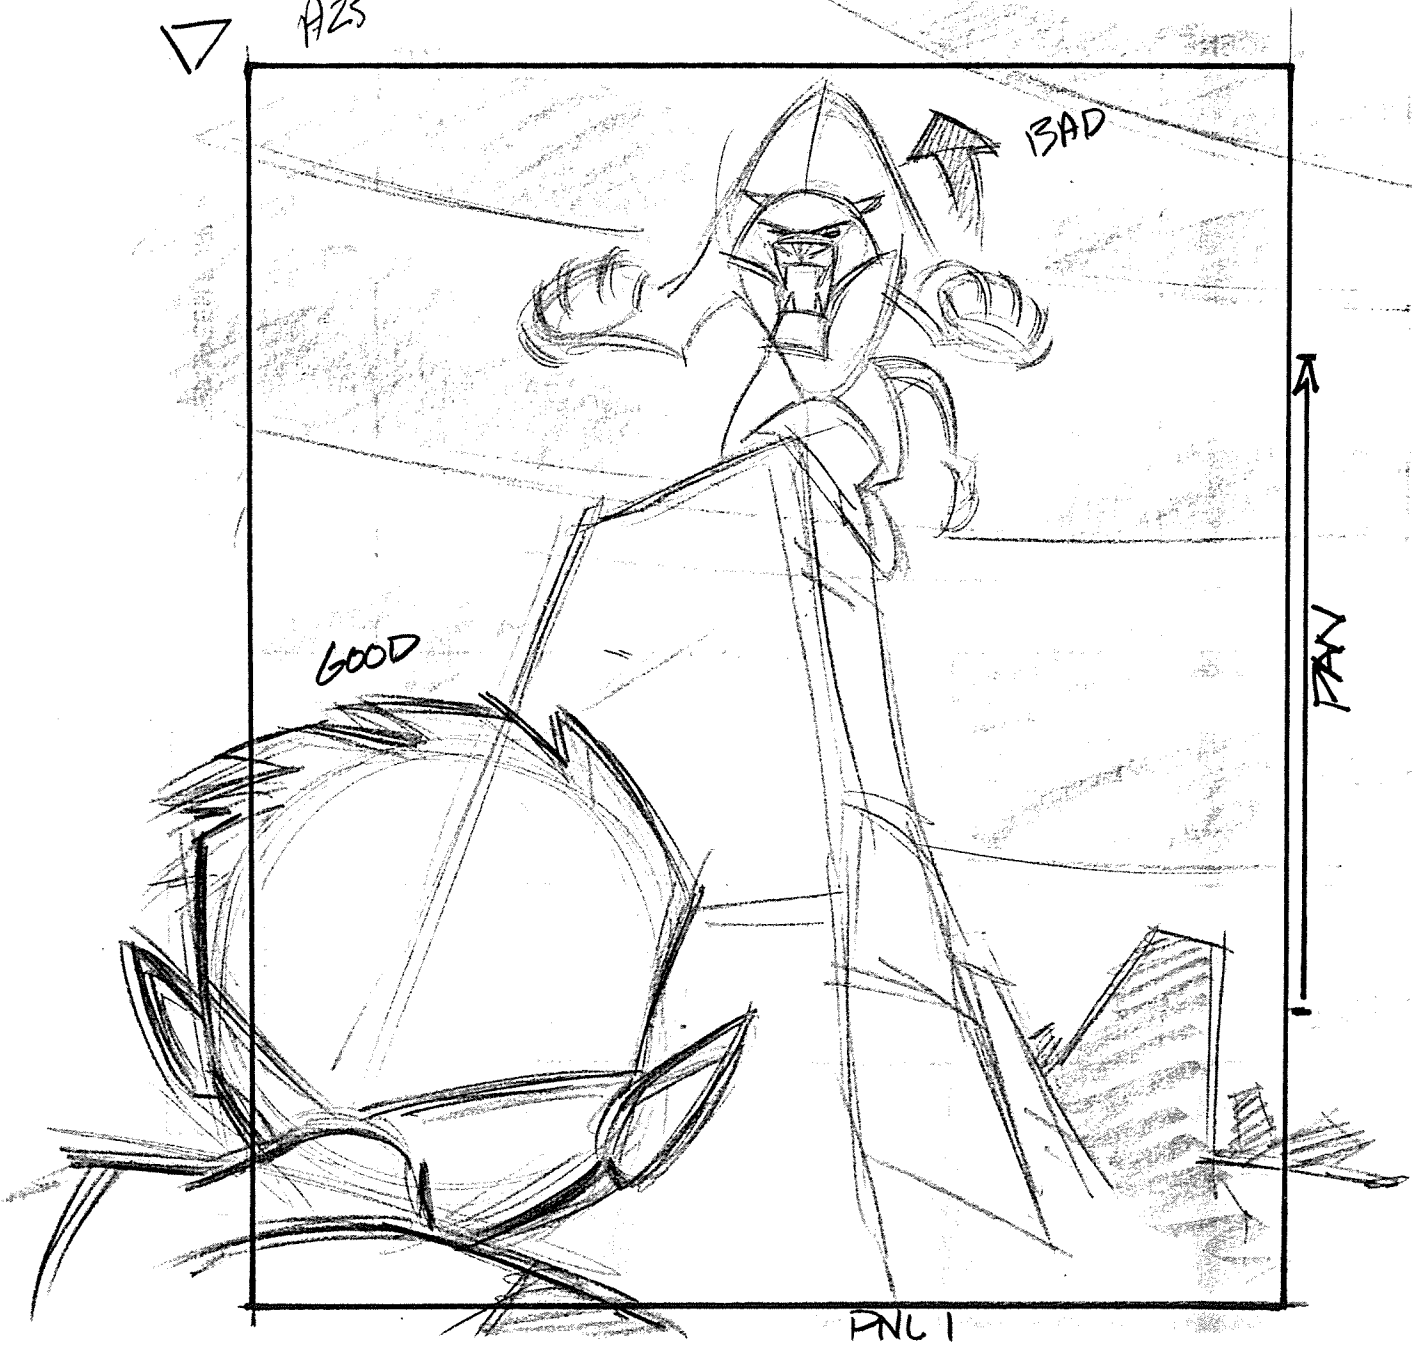

© Warner Bros. Animation Inc. All rights reserved. This material is property of Warner Bros. Animation Inc. Do not reproduce without written authorization.

A47

▽ A25

OTS BEAST BOY, PAN UP TO EVIL BEAST BOY / HIGER
AS HE LEAPS FOR BEAST BOY IN FLO.

257-506 - 4