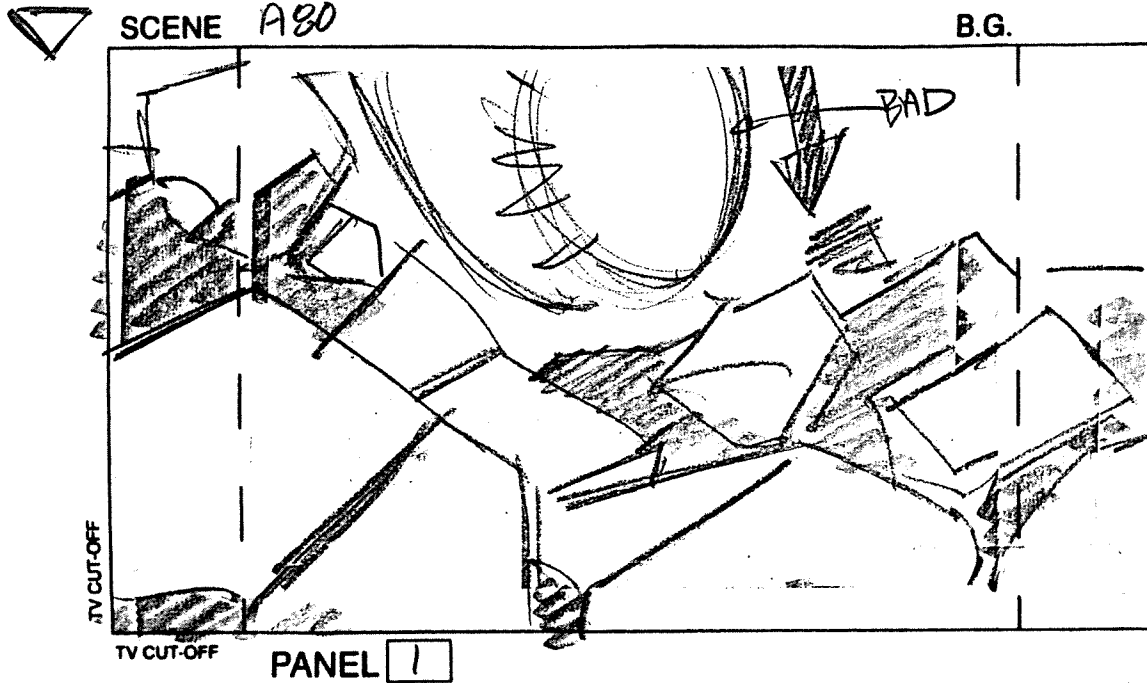

16 : 9 WIDESCREEN FORMAT

ACTION SPINOSPARDUS NOSE INTO SCENE SNIFFING AROUND

CONT. ACTION.

DIAL <SNIFF SNIFF> —————>

TIMING

257-506