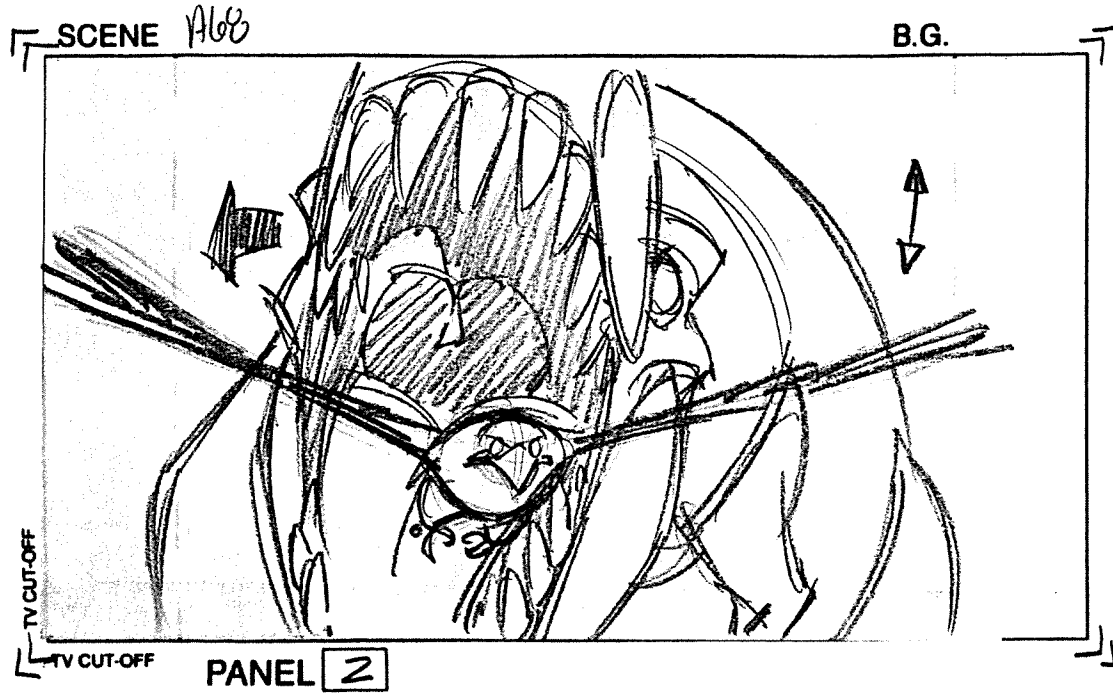

ACTION

T-Rex (GOOD) LUNGES AT EAGLE (BAD).

DIAL

TIMING

T-Rex MOUTH SHOTS, AS EAGLE FLIES
OS.

257-506