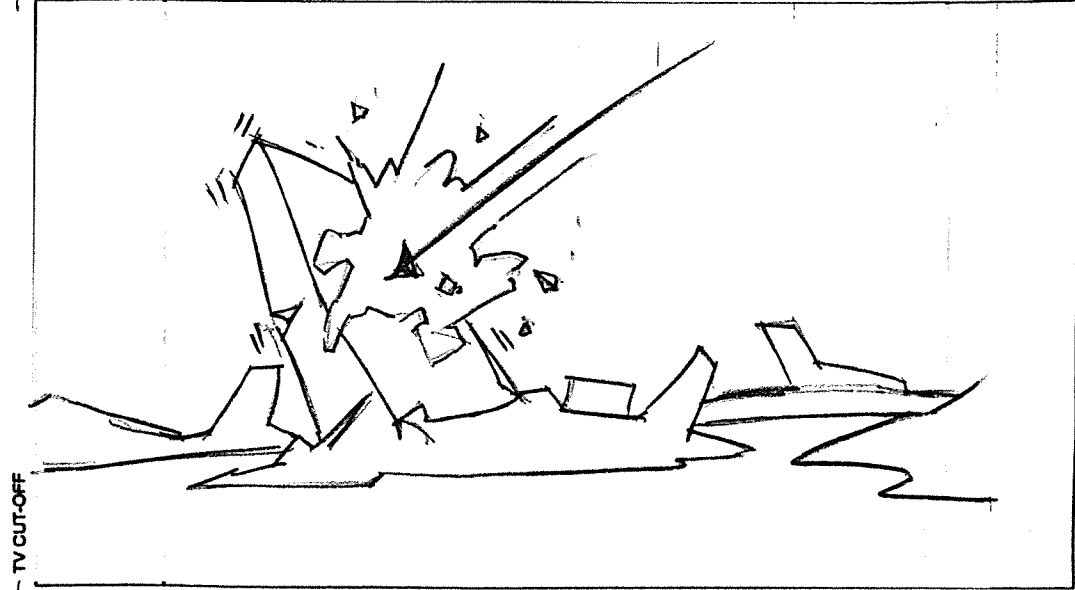

TV CUT-OFF

TV CUT-OFF

PANEL 3

16:9 WIDESCREEN FORMAT

ACTION

GOOD CYBORG INTO SCENE,

DIAL

TIMING

CRASH. SHAKE AS GOOD CYBORG HITS ROCK.

257-506 =