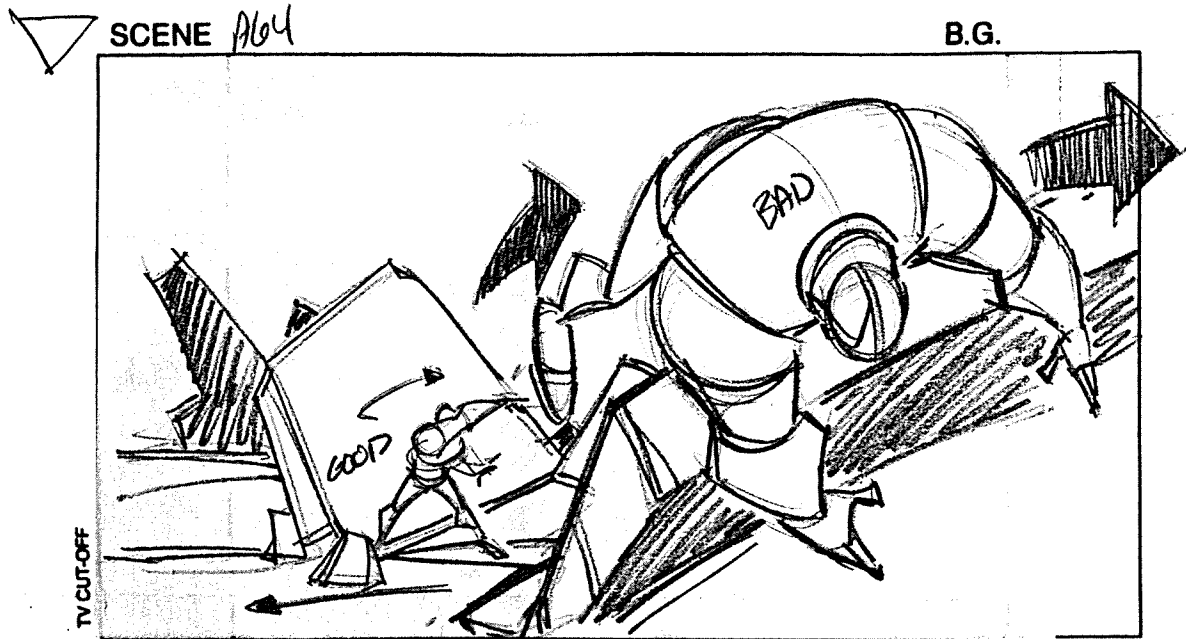

16 : 9 WIDESCREEN FORMAT

TV CUT-OFF PANEL 1

ACTION

GOOD CYBORG THROWS EVIL CYBORG ON LAVA

GOOD CYBORG LEAPS OVER LAVA FLOW.

DIAL

TIMING

257-506