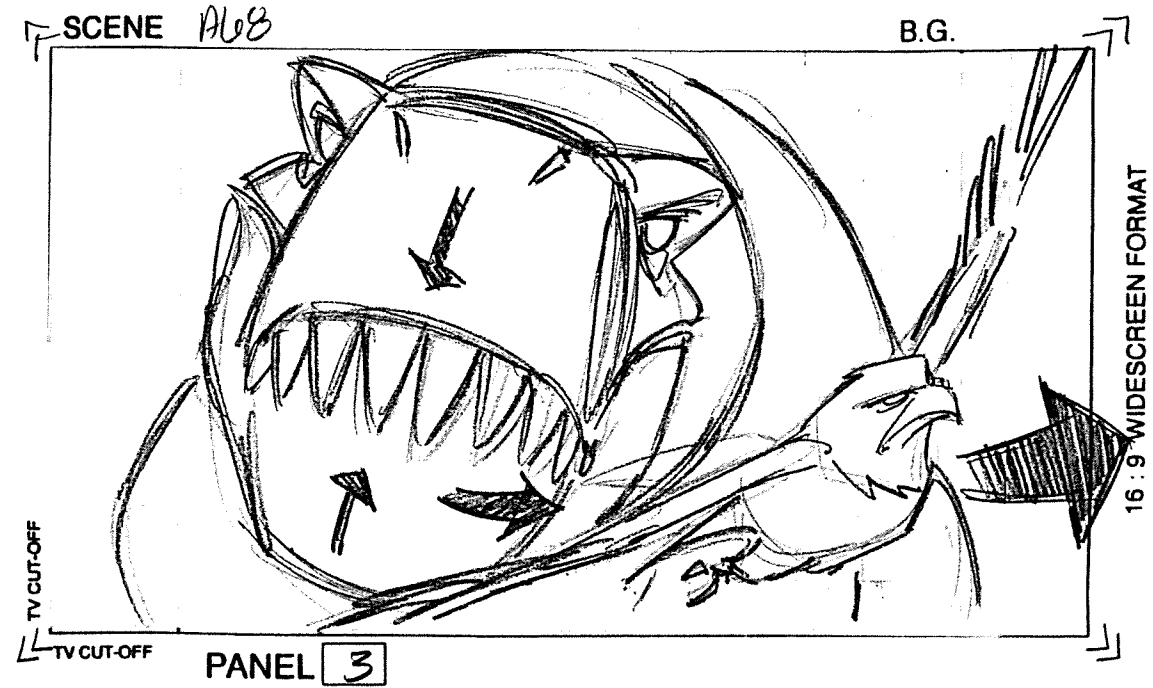

ACTION

T-Rex (GOOD) LUNGES AT EAGLE (BAD).

DIAL

TIMING

T-Rex MOUTH SHOTS, AS EAGLE FLIES
OS.

257-506