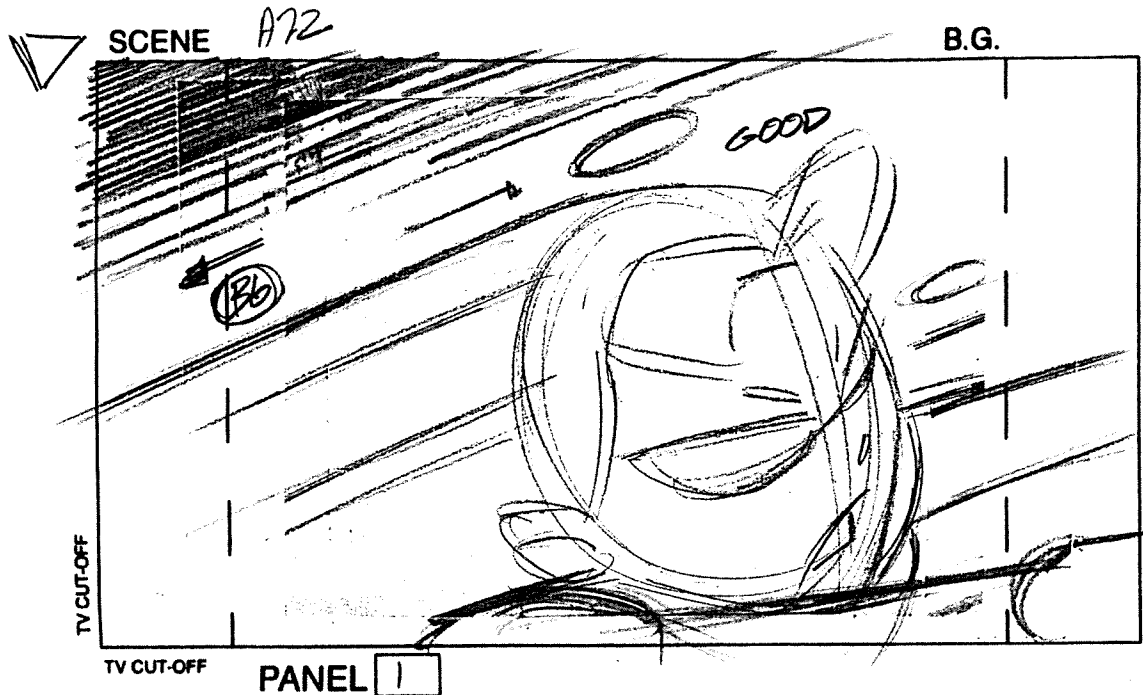

TEEN TITANS

© Warner Bros. Animation Inc. All Rights Reserved. This material is the PROPERTY OF WARNER BROS. ANIMATION INC. It is unpublished and must not be taken from the studio, duplicated or used in any manner, except for production purposes, and may not be sold or transferred.

ACTION ACTION BLUR BG AS GOOD STAR DODGES STAR BOLTS.

GOOD STAR FLIES AWAY FROM CAM.

DIAL

TIMING

16 : 9 WIDESCREEN FORMAT

257-506