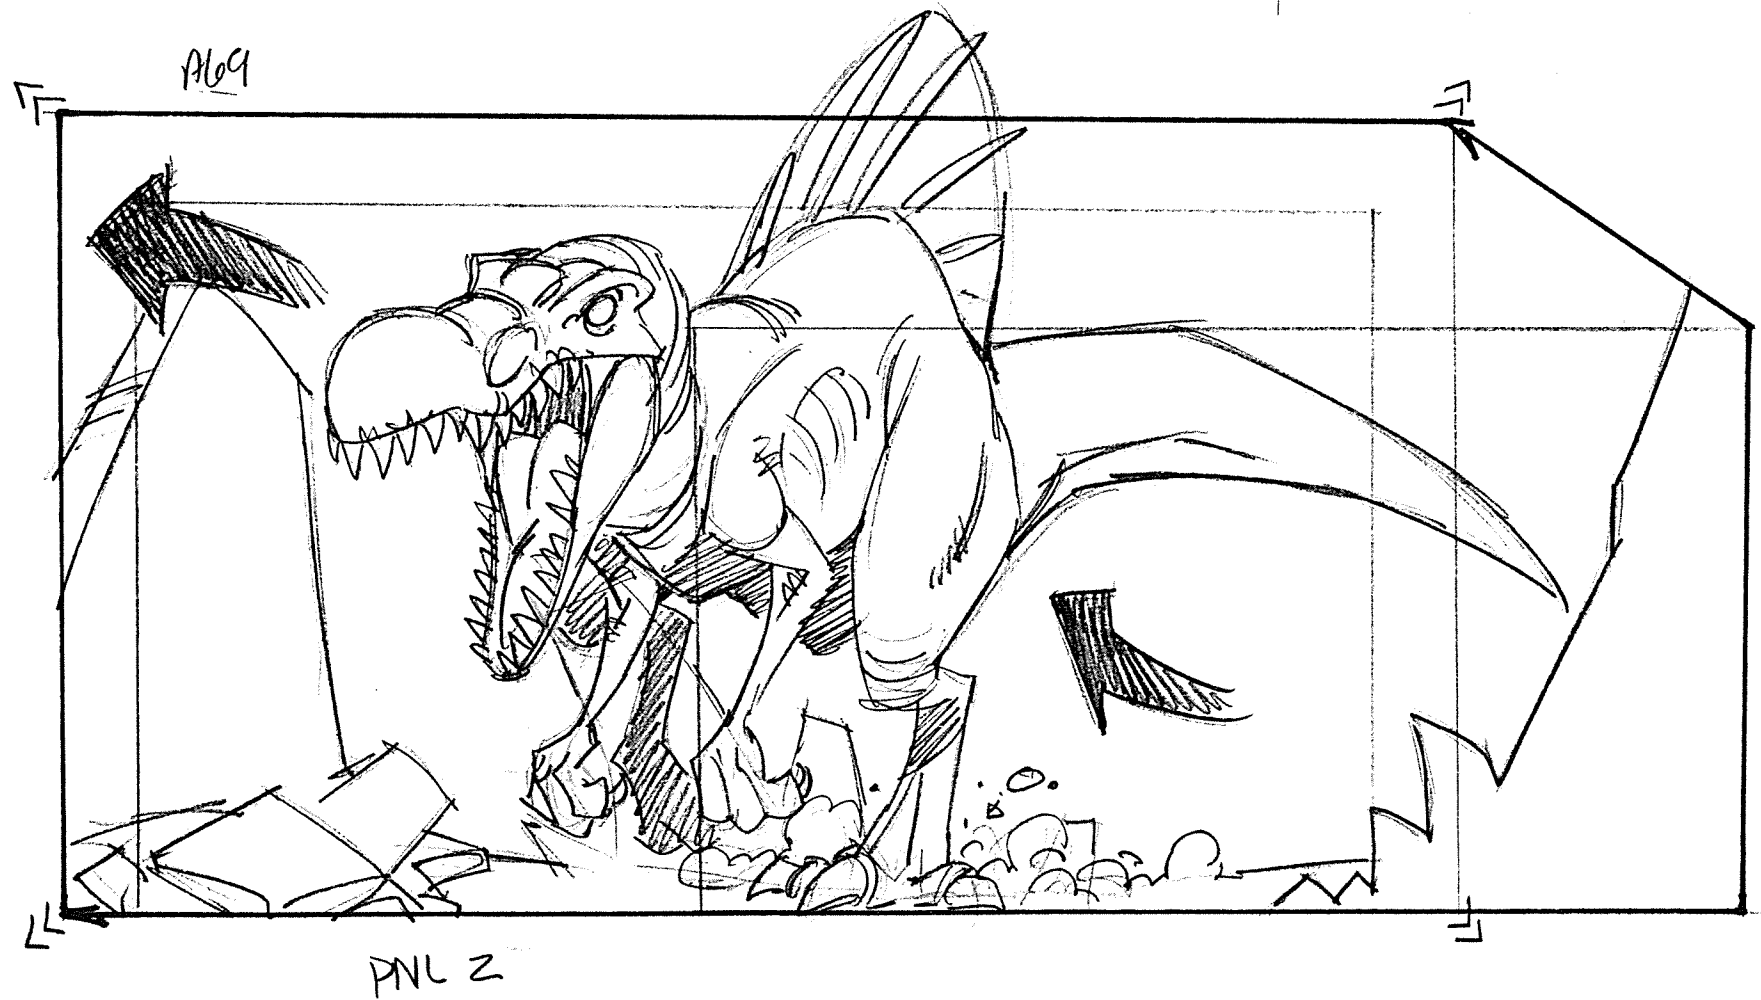

PAN OVER AND TRUCK OUT AS EVIL BEAST BOY / SPINOSAURUS STOMPS THRU SCENE, CAM SHAKE W/ FOOT STEPS.