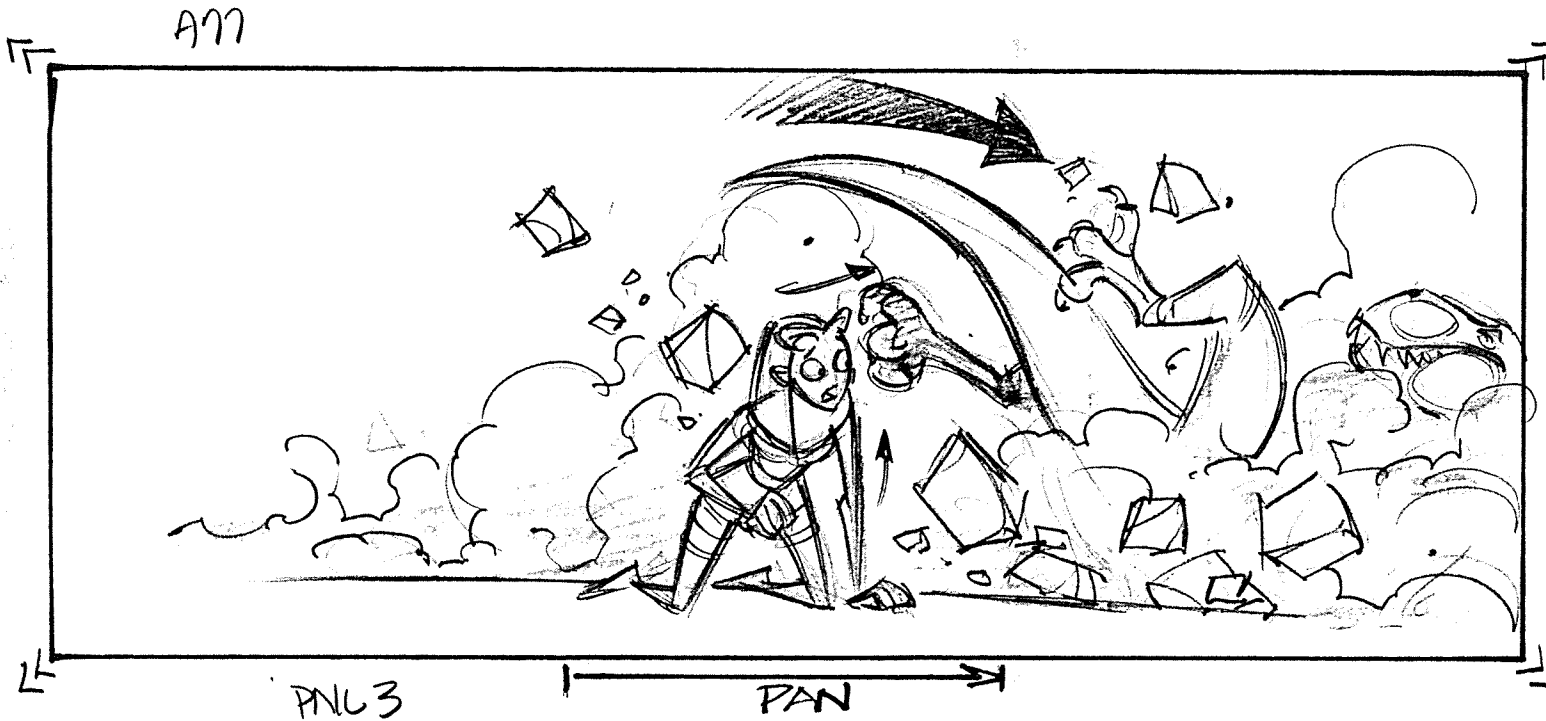

© Warner Bros. Animation Inc. All rights reserved. This material is property of Warner Bros. Animation Inc. Do not reproduce without written authorization.

A131

PAN W/ ^{GOOD} BEAST BOY / T-REX AS HE FALLS THRU SCENE
CAM-SHAKE.

257-506 - =