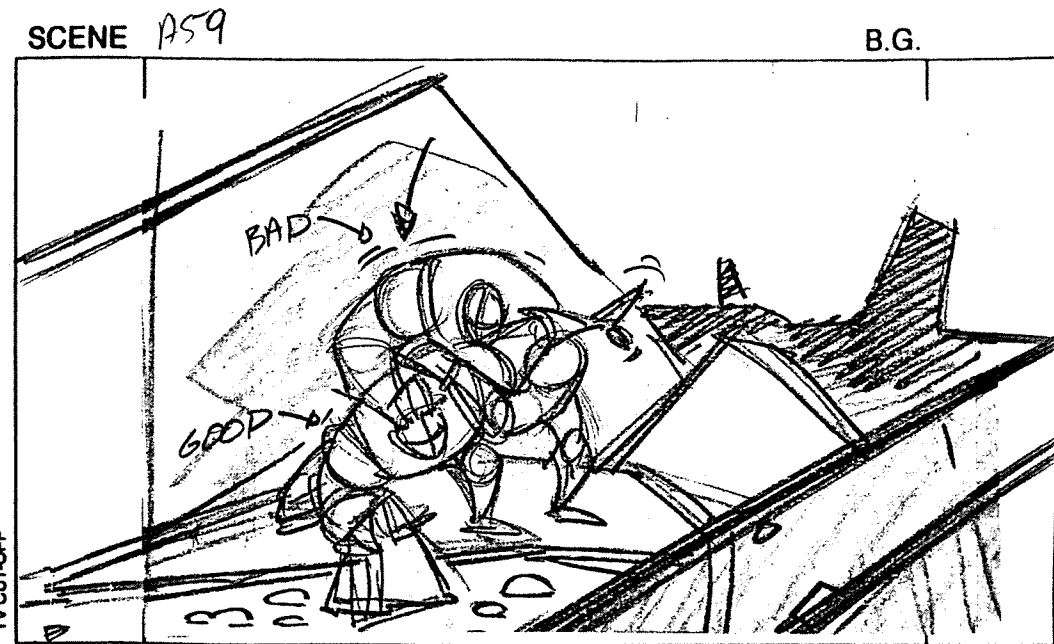

TV CUT-OFF PANEL 1

TV CUT-OFF PANEL 2

16:9 WIDESCREEN FORMAT

ACTION

ON DUST THRU SCENE

DIAL

LAVA ON EVIL CYBORG HOLDING GOOD CYBORG. STRUGGLING.

TIMING