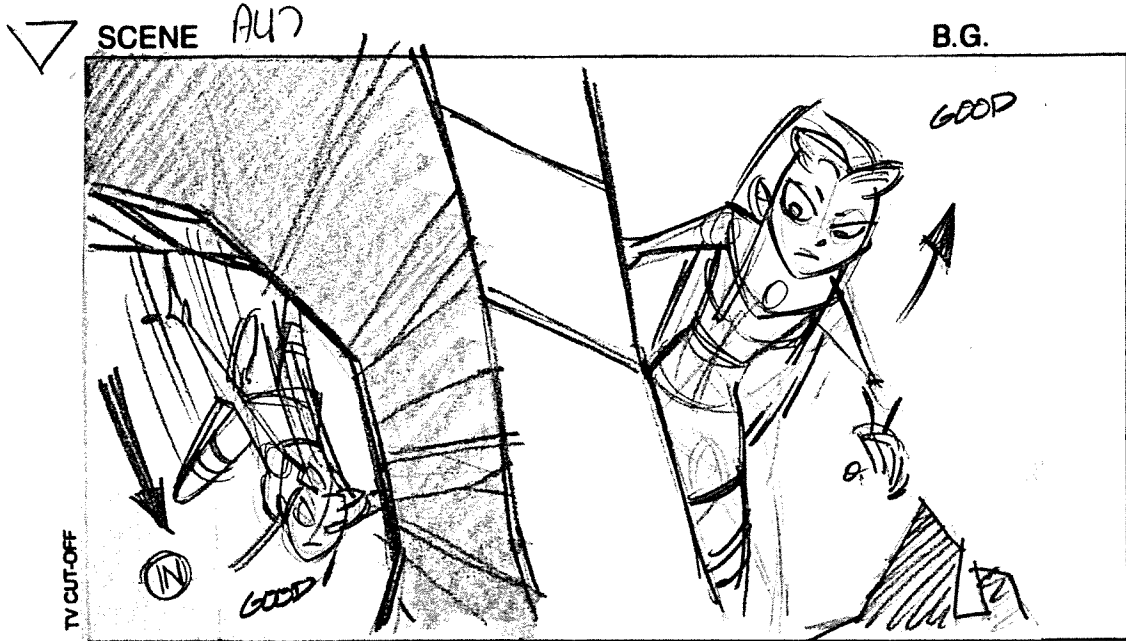

16:9 WIDESCREEN FORMAT

TV CUT-OFF PANEL 1

TV CUT-OFF PANEL 2

ACTION
 GOOD STAR FIRE FLIES INTO SCENE LOOKING FOR EVIL STAR FIRE.

GOOD STAR CLOSURE INTO SCENE.

DIAL

TIMING

257-506