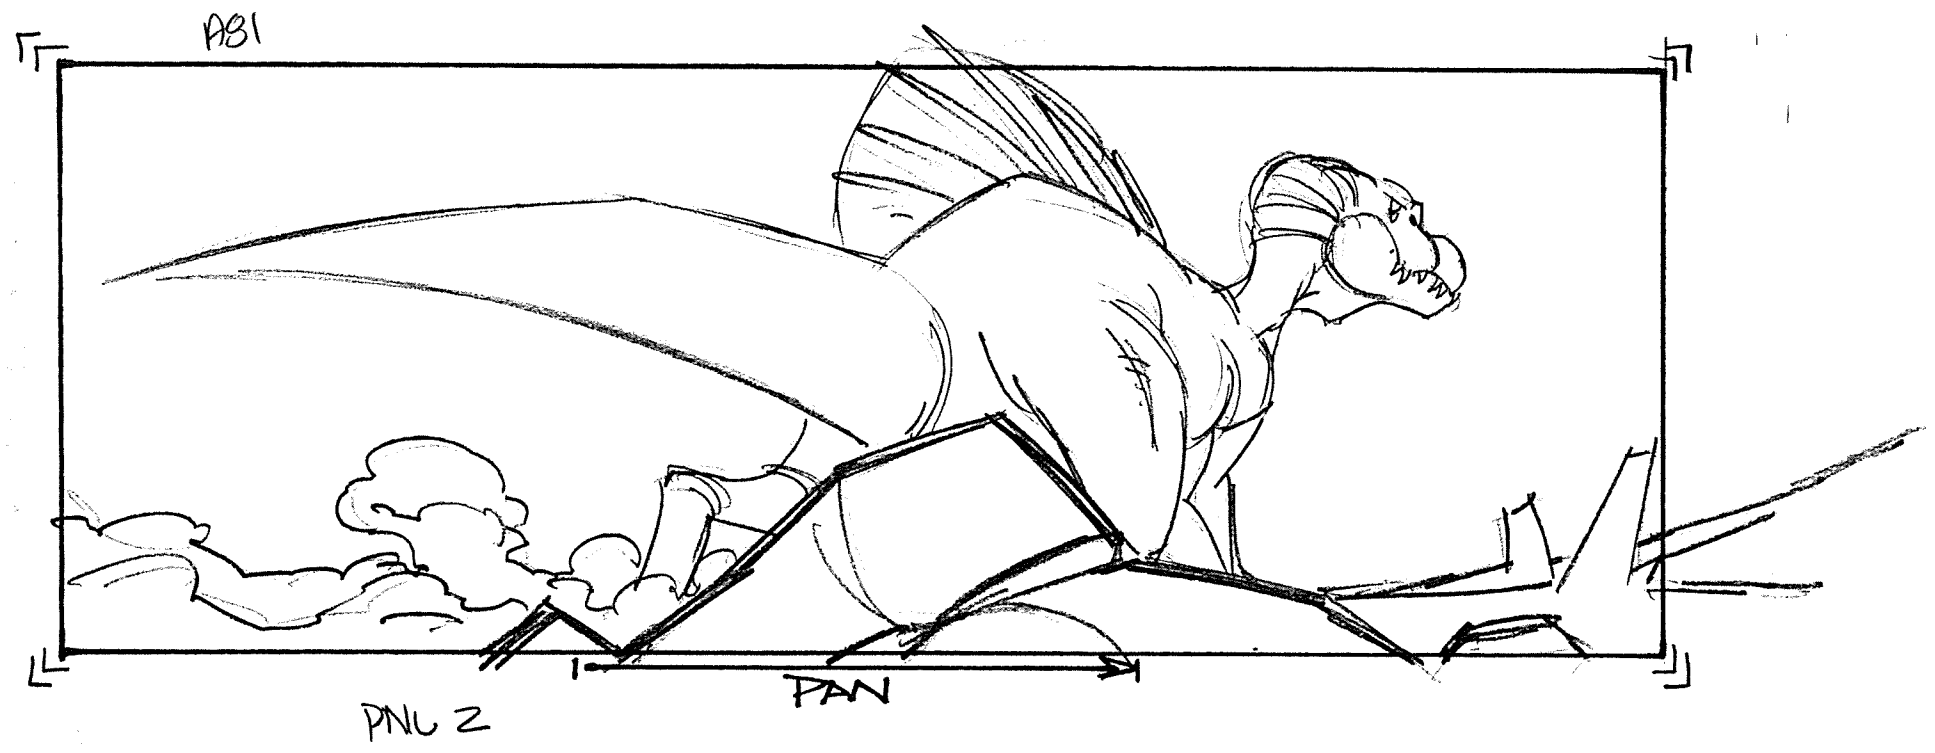

© Warner Bros. Animation Inc. All rights reserved. This material is property of Warner Bros. Animation Inc. Do not reproduce without written authorization.

A137

PAN W/ SPINOSAURUS AS IT WALKS AWAY (CAM SHAKE W/ FOOT STEPS.

257-506