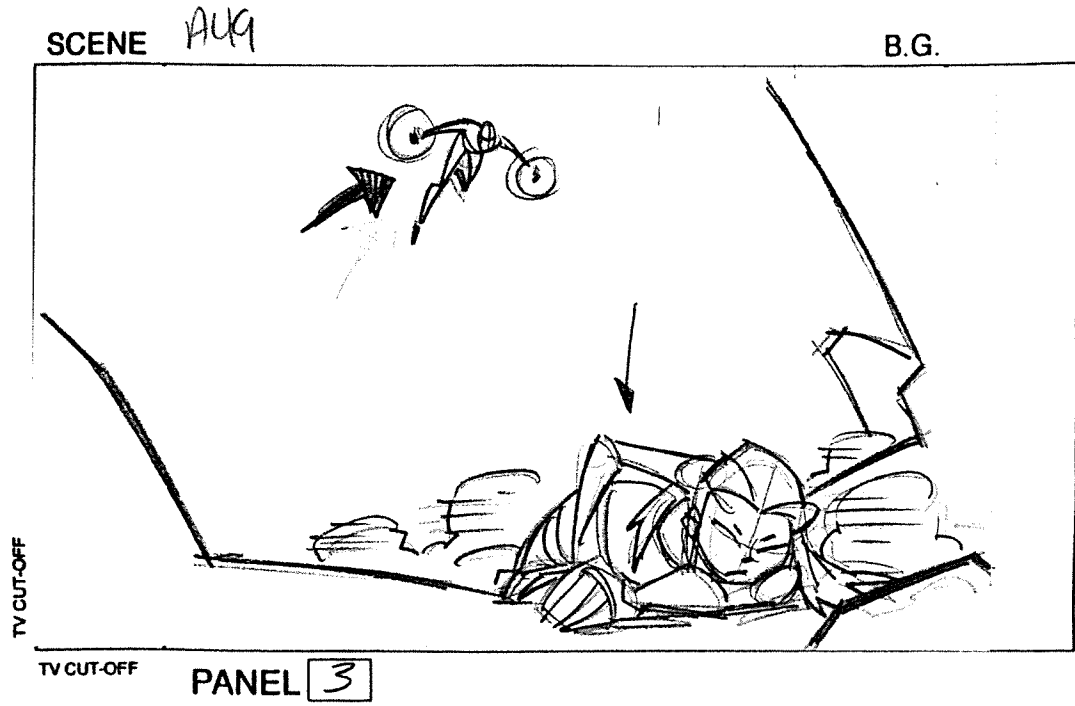

TEEN TITANS

© Warner Bros. Animation Inc. All Rights Reserved. This material is the PROPERTY OF WARNER BROS. ANIMATION INC. It is unpublished and must not be taken from the studio, duplicated or used in any manner, except for production purposes, and may not be sold or transferred.

ACTION GOOD STAR LANDS IN PL. CAM SHAKE.

WILL STAR FLIES TOWARD GOOD STAR IN PL.

DIAL

TIMING

16:9 WIDESCREEN FORMAT

257-506