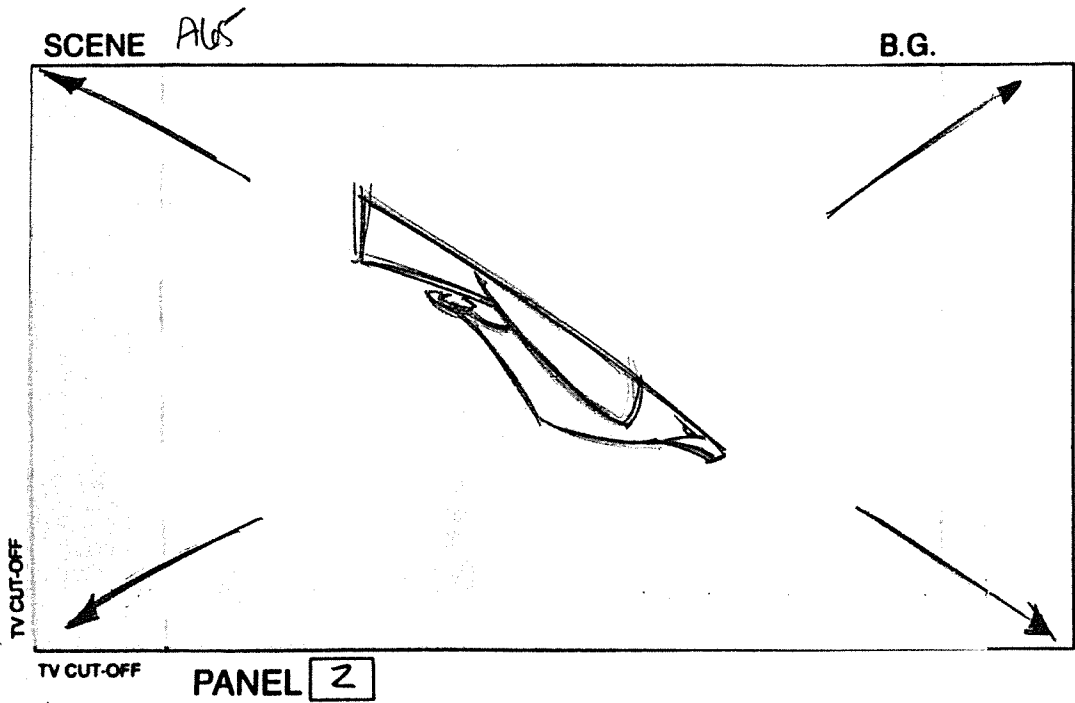

ACTION CONT - TRACK OUT AS EVIL BEAST BOY / EAGLE DIVES TOWARD GOOD BEAST BOY / MOUSE.

DIAL

TIMING

257-506