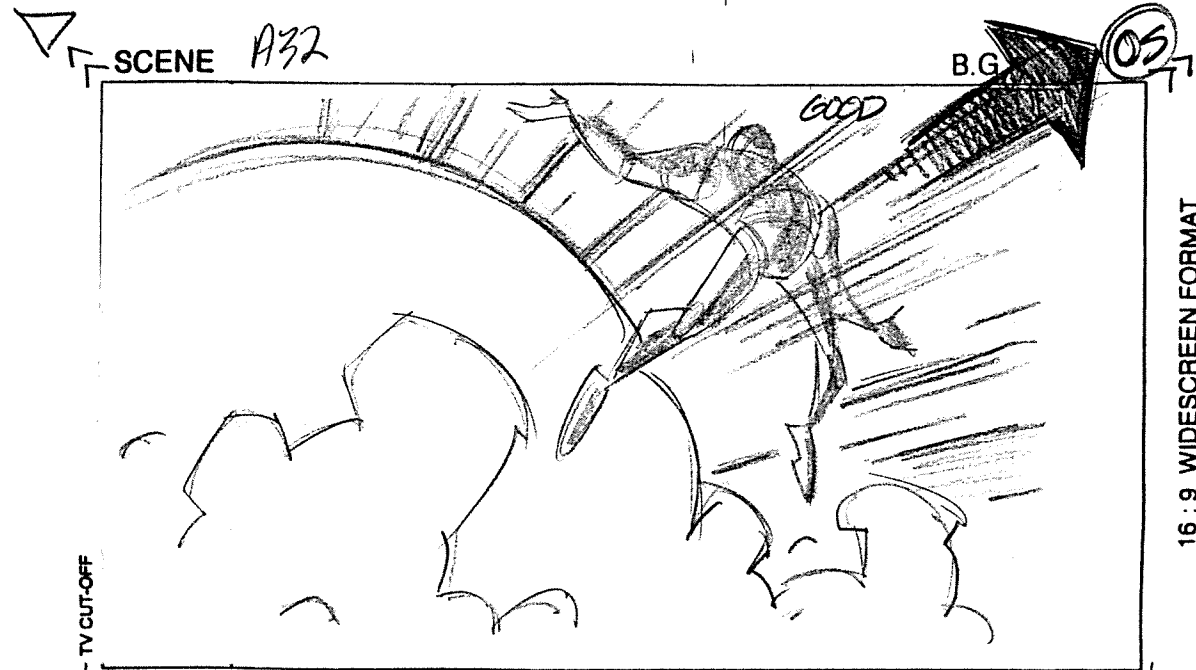

TV CUT-OFF PANEL 1

16 : 9 WIDESCREEN FORMAT

ACTION FAST TRACK IN ON MISSILES.

DIAL

TIMING

ANGLE ON EXPLOSION AS GOOD CYBERG IS BLOWN OS. CAM SHAKE.

257-506