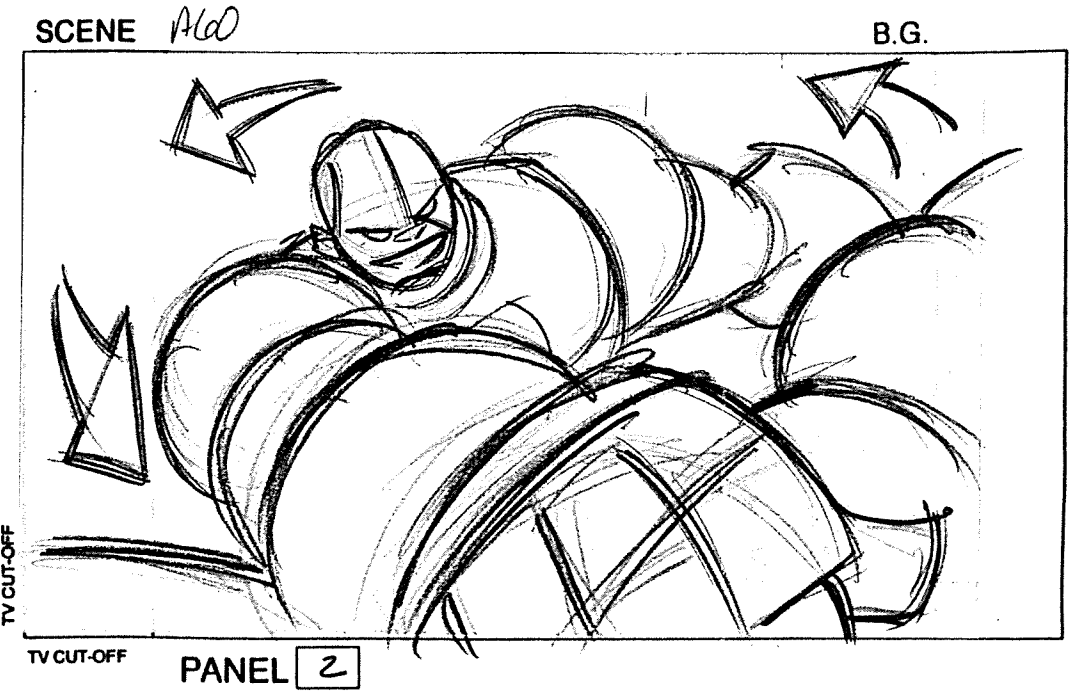

16 : 9 WIDESCREEN FORMAT

ACTION CLOSE ON CYBORGS AS THEY CONT. TO STRUGGLE.

DIAL

TIMING

257-506