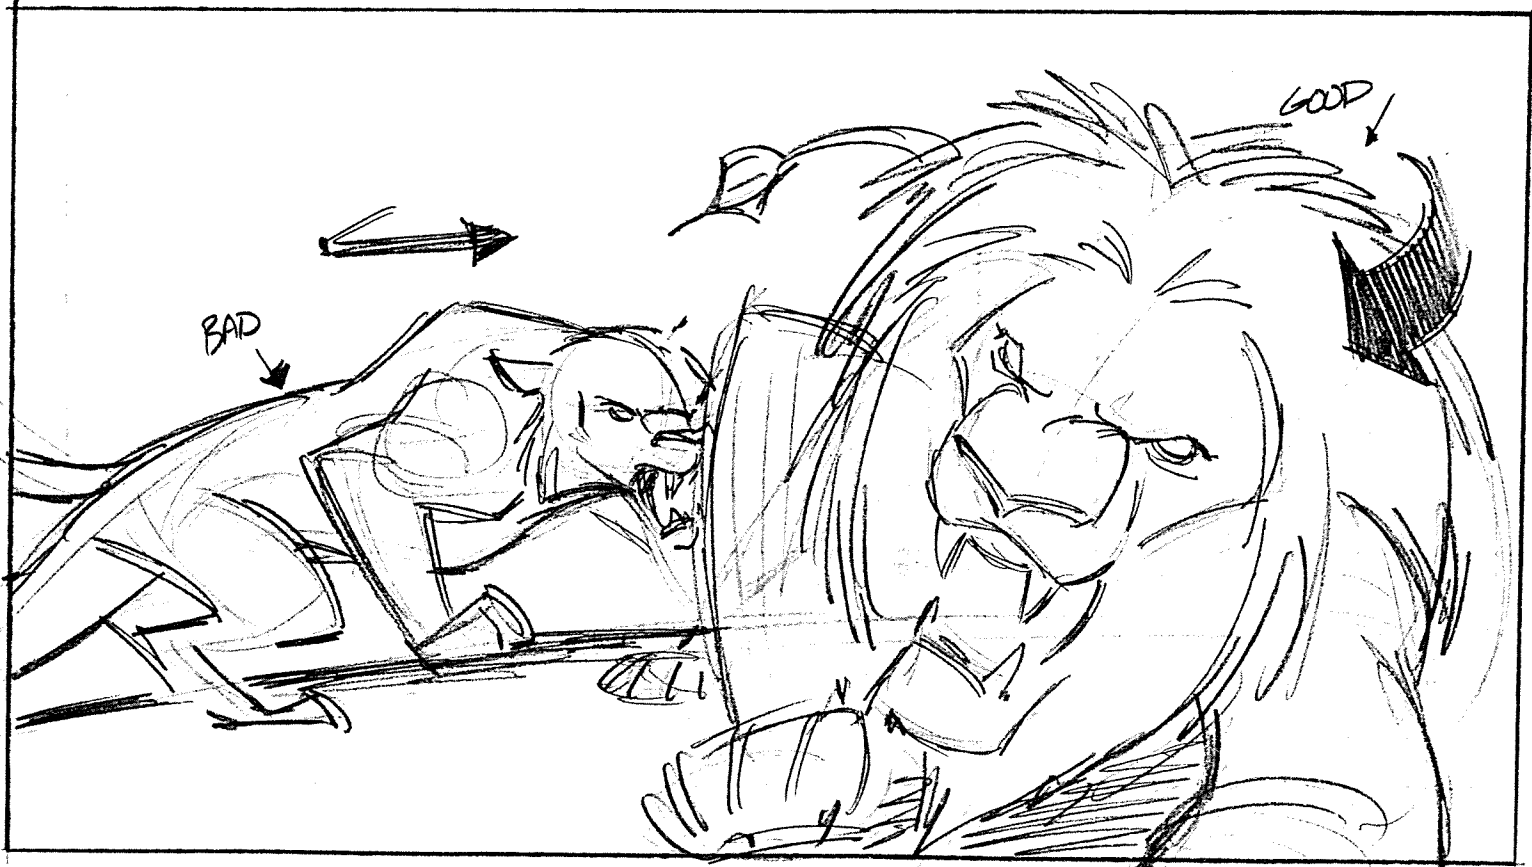

A20

PNC 2

257-506 =

ASD

© Warner Bros. Animation Inc. All rights reserved. This material is property of Warner Bros. Animation Inc. Do not reproduce without written authorization.

A26

GOOD BEAST BOY/LION TOWARD
CAM AS EVIL BEAST BOY/TIGER
TURNS TO FACE HIM.

257-506 =

© Warner Bros. Animation Inc. All rights reserved. This material is property of Warner Bros. Animation Inc. Do not reproduce without written authorization.

A51

A26

EVIL BEAST BOY / TIGER
ATTACKS GOOD BEAST BOY / LION,
THEY TUMBLE PAST CAM.