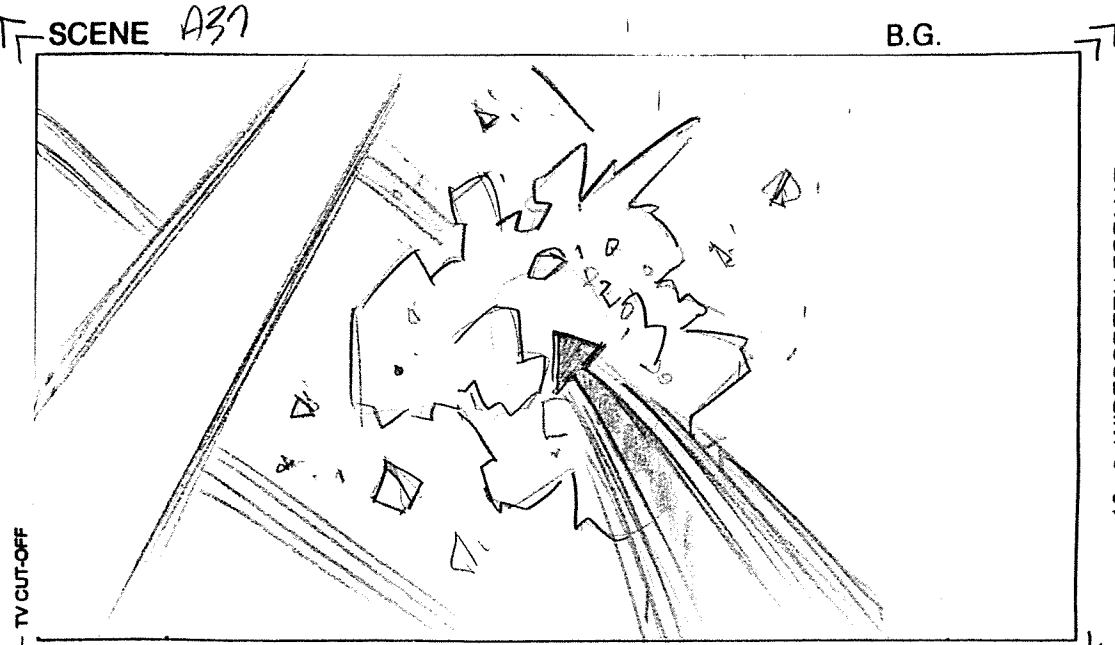

PANEL 2

16:9 WIDESCREEN FORMAT

ACTION
DIAL
TIMING

ANGLE ON BUILDINGS

CAM SHAKE AS GOOD CYBORG HITS BUILDINGS

257-506 - =