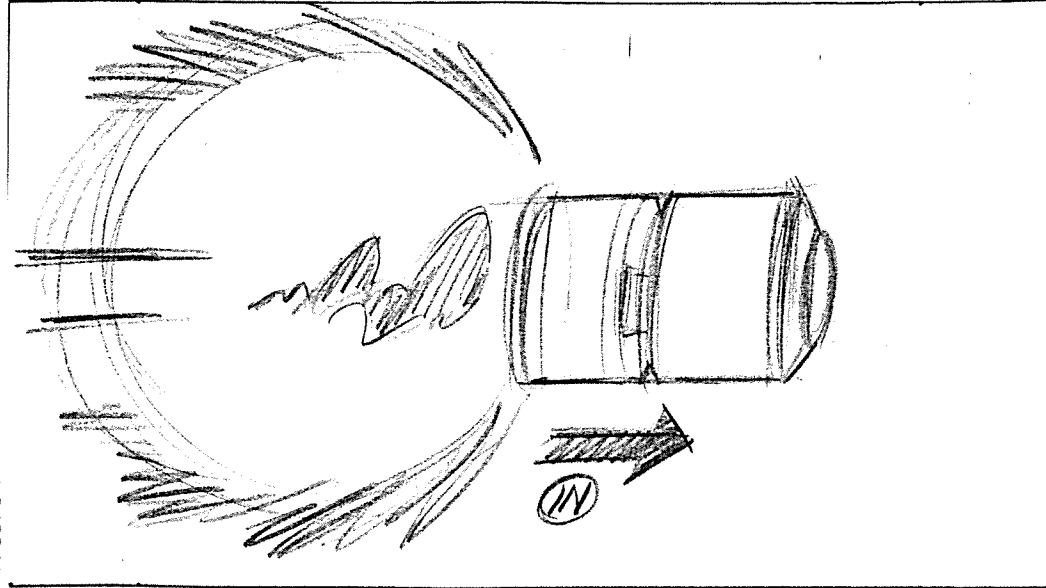

TV CUT-OFF

TV CUT-OFF

PANEL 2

ACTION

PAN BG AS MISSILES FLY TOWARD
CYBORG OS.

DIAL

TIMING

MISSILE CLOSE INTO SCENE.

16 : 9 WIDESCREEN FORMAT

257-506 - =