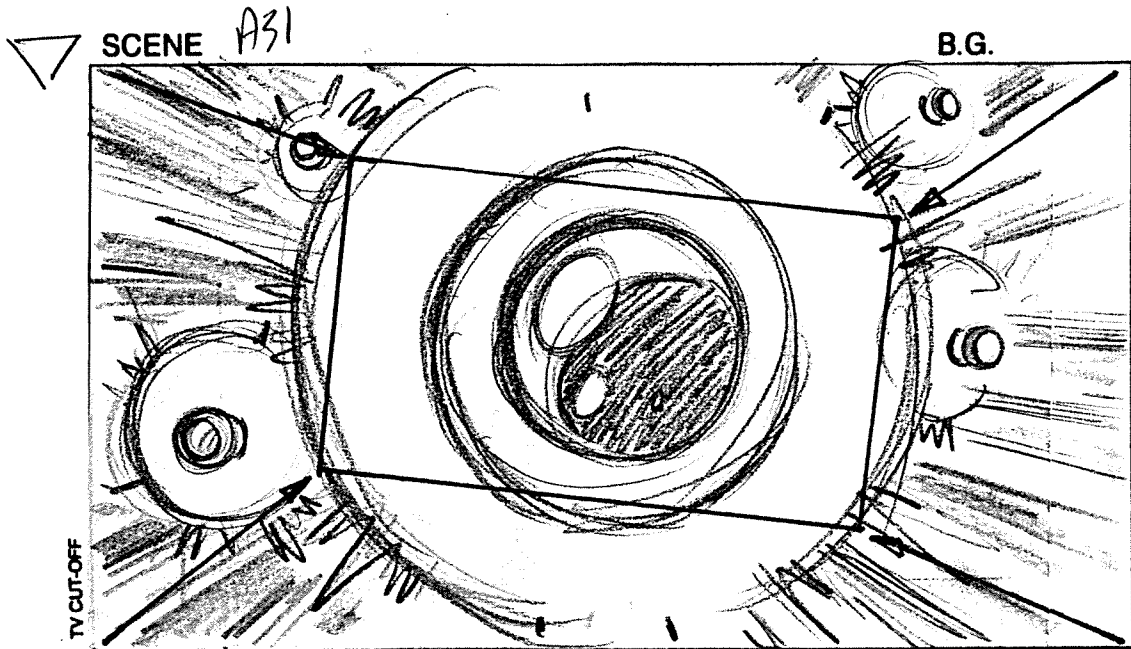

TEEN TITANS

© Warner Bros. Animation Inc. All Rights Reserved. This material is the PROPERTY OF WARNER BROS. ANIMATION INC. It is unpublished and must not be taken from the studio, duplicated or used in any manner, except for production purposes, and may not be sold or transferred.

TV CUT-OFF PANEL 1