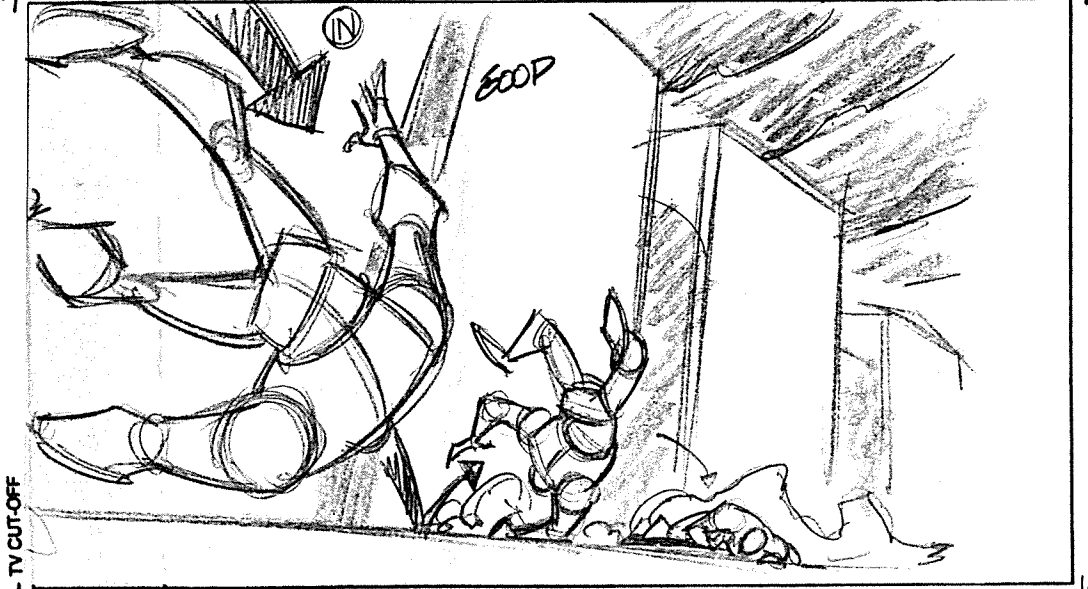

TEEN TITANS

© Warner Bros. Animation Inc. All Rights Reserved. This material is the PROPERTY OF WARNER BROS. ANIMATION INC. It is unpublished and must not be taken from the studio, duplicated or used in any manner, except for production purposes, and may not be sold or transferred.

▽ SCENE A33 B.G. 77

TV CUT-OFF

PANEL 1

ACTION GOOD CYBORG INTO SCENE, HITS GROUND, SLIDES TO A STOP. CAM SHAKE ON IMPACT.

DIAL

TIMING

▽ SCENE A34 B.G.