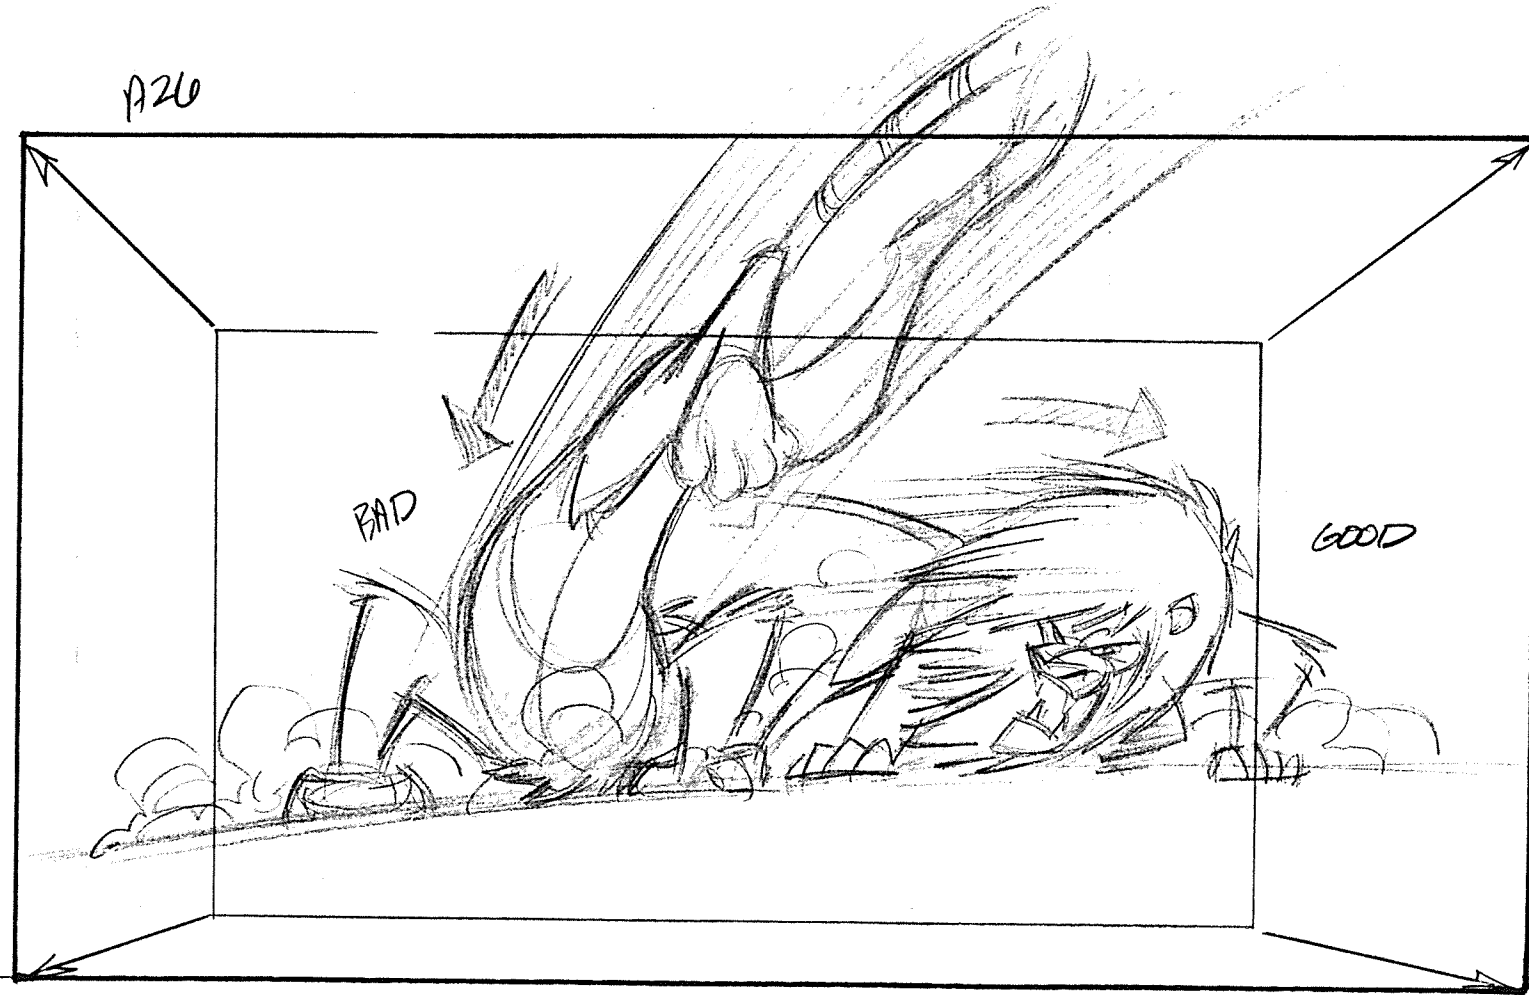

© Warner Bros. Animation Inc. All rights reserved. This material is property of Warner Bros. Animation Inc. Do not reproduce without written authorization.

A49

AS EVIL BEAST BOY/TIGER
LANDS, GOOD BEAST BOY/TIGER
DODGES.

A20

PNC 2

257-506 =