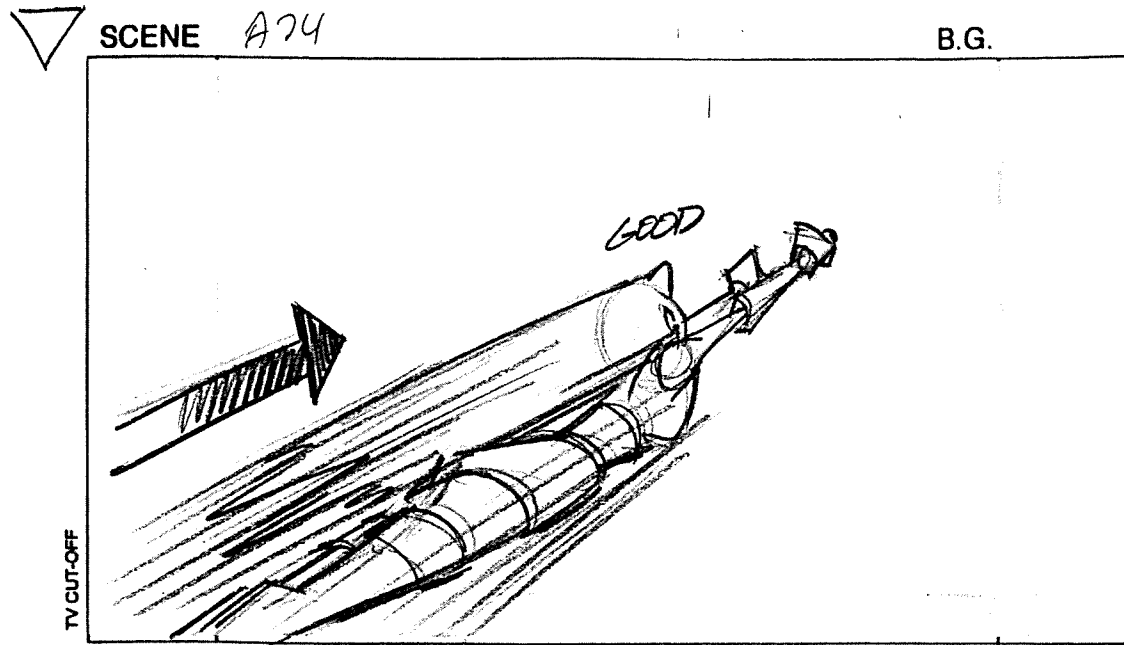

TV CUT-OFF PANEL 1

ON GOOD STAR INTO SCENE.

16:9 WIDESCREEN FORMAT

257-506