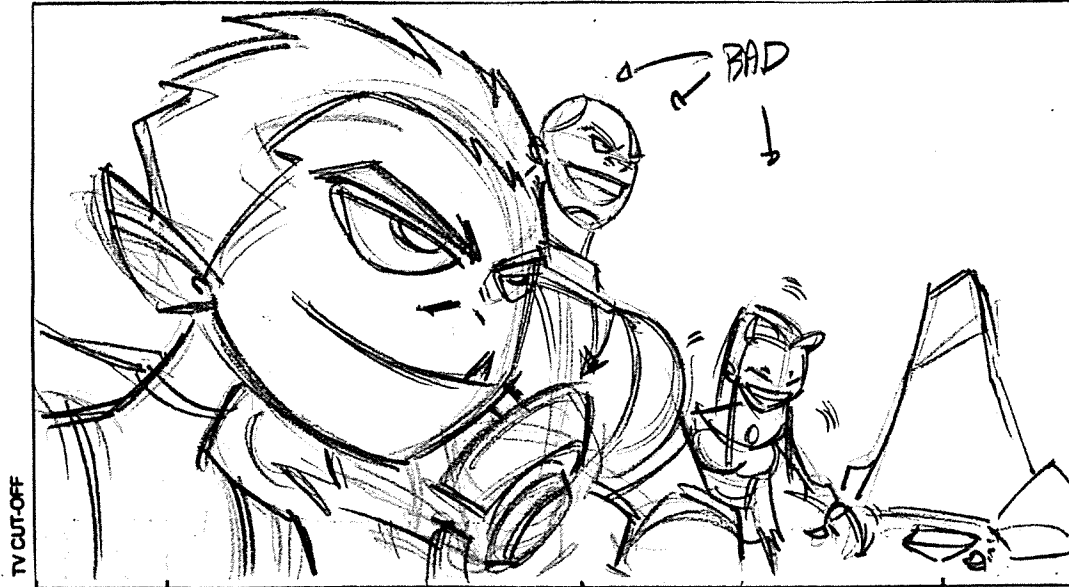

© Warner Bros. Animation Inc. All Rights Reserved. This material is the PROPERTY OF WARNER BROS. ANIMATION INC. It is unpublished and must not be taken from the studio, duplicated or used in any manner, except for production purposes, and may not be sold or transferred.

SCENE A84

B.G.

TV CUT-OFF

TV CUT-OFF

PANEL 1

SCENE A84

B.G.