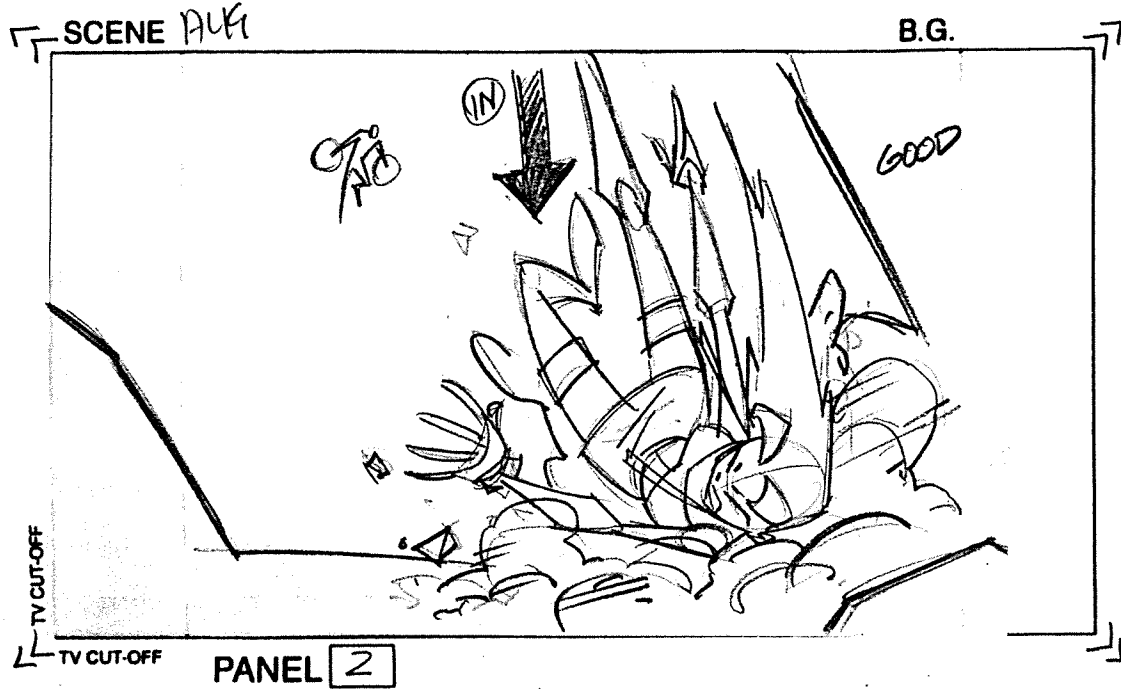

TEEN TITANS

© Warner Bros. Animation Inc. All Rights Reserved. This material is the PROPERTY OF WARNER BROS. ANIMATION INC. It is unpublished and must not be taken from the studio, duplicated or used in any manner, except for production purposes, and may not be sold or transferred.

ACTION GOOD STAR LANDS IN PL. CAM SHAKE.

WILL STAR FLIES TOWARD GOOD STAR IN PL.

DIAL

TIMING

16:9 WIDESCREEN FORMAT

257-506