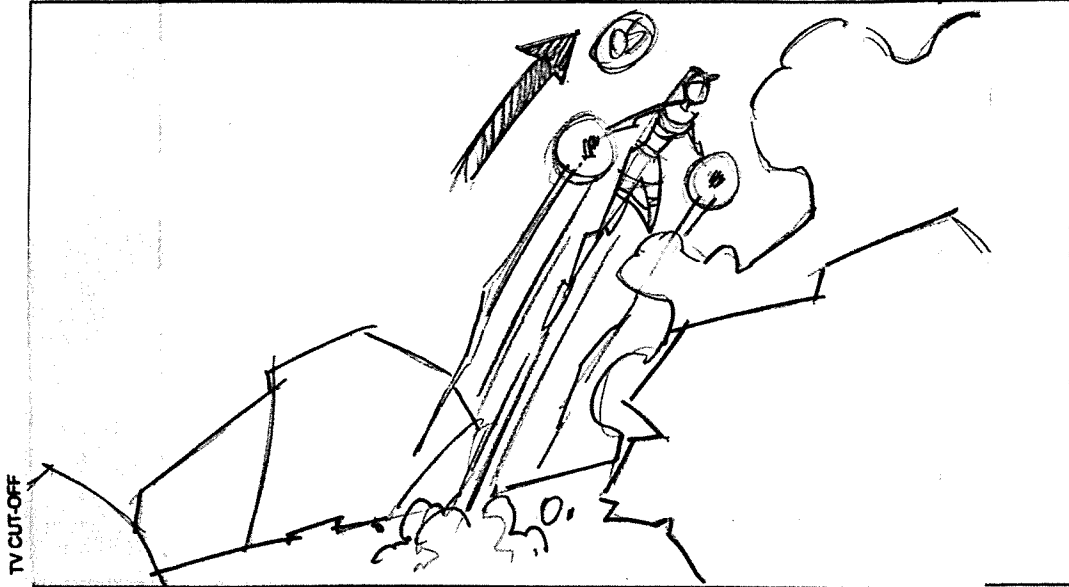

© Warner Bros. Animation Inc. All Rights Reserved. This material is the PROPERTY OF WARNER BROS. ANIMATION INC. It is unpublished and must not be taken from the studio, duplicated or used in any manner, except for production purposes, and may not be sold or transferred.

SCENE A43

B.G.

TV CUT-OFF

PANEL 4

ACTION

EVIL STAR FLIES OS

DIAL

TIMING

SCENE A44

B.G.