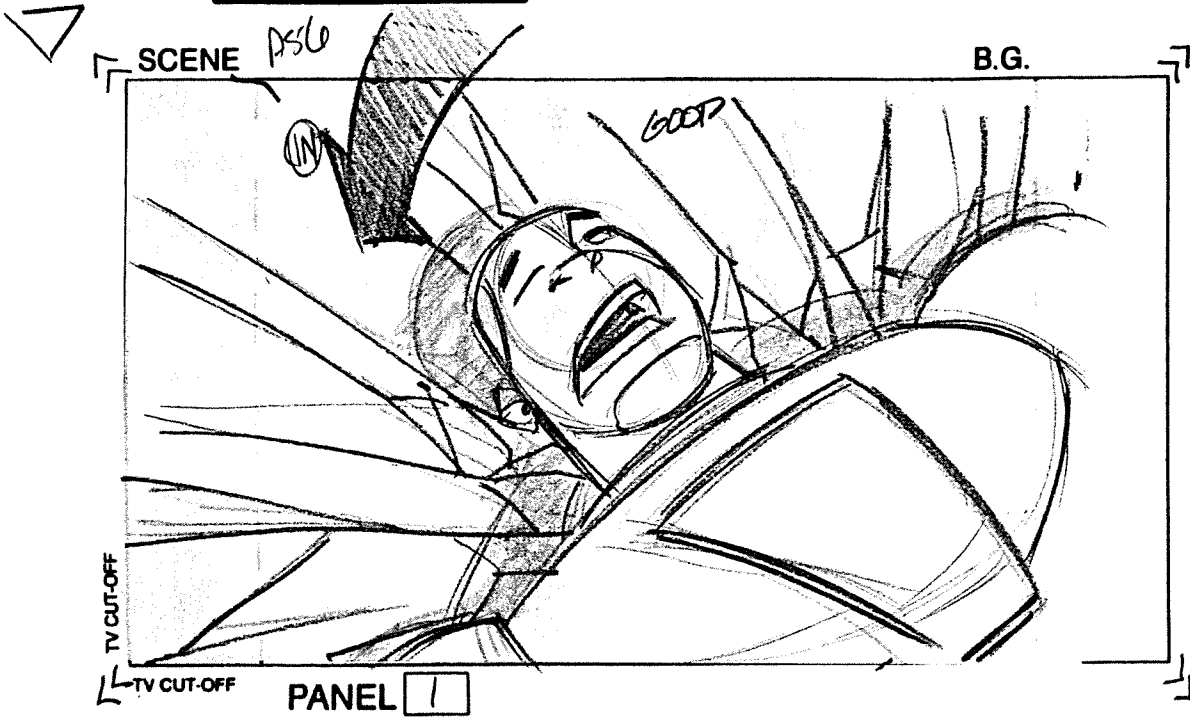

TEEN TITANS

© Warner Bros. Animation Inc. All Rights Reserved. This material is the PROPERTY OF WARNER BROS. ANIMATION INC. It is unpublished and must not be taken from the studio, duplicated or used in any manner, except for production purposes, and may not be sold or transferred.

16 : 9 WIDESCREEN FORMAT

ACTION CAM SHAKE AS GOOD CYBORG LANDS,

GOOD CYBORG OPENS EYES.

DIAL

TIMING

257-506 =