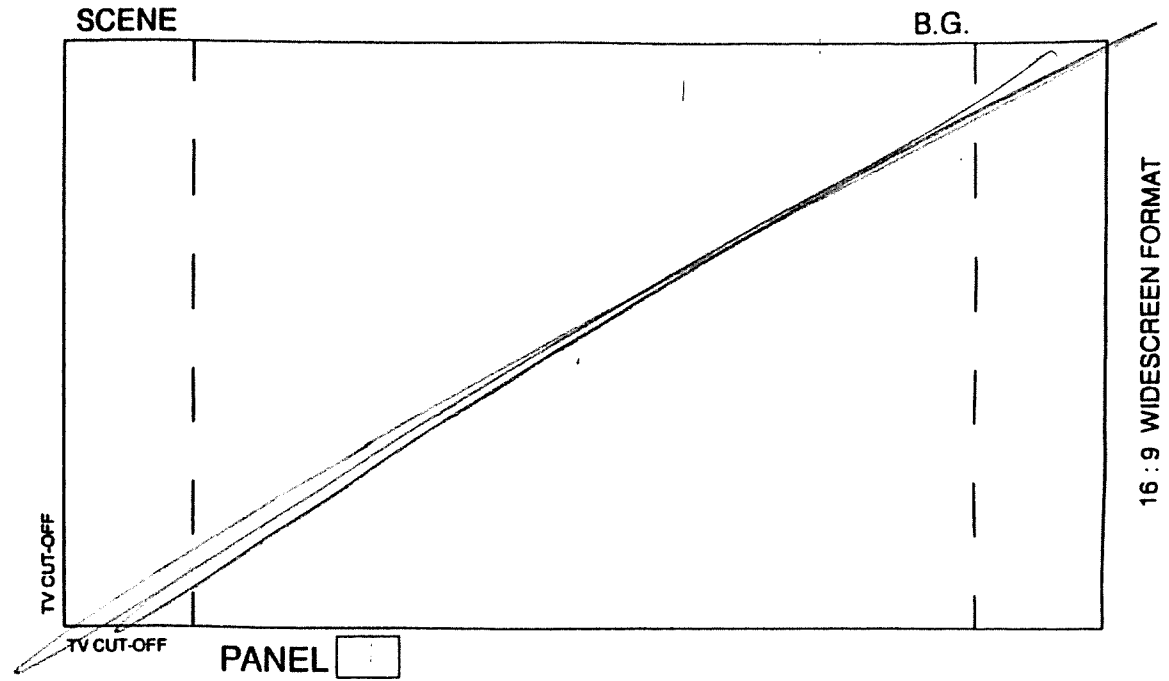

ACTION

HANDS START TO GLOW.

DIAL

TIMING

257-506