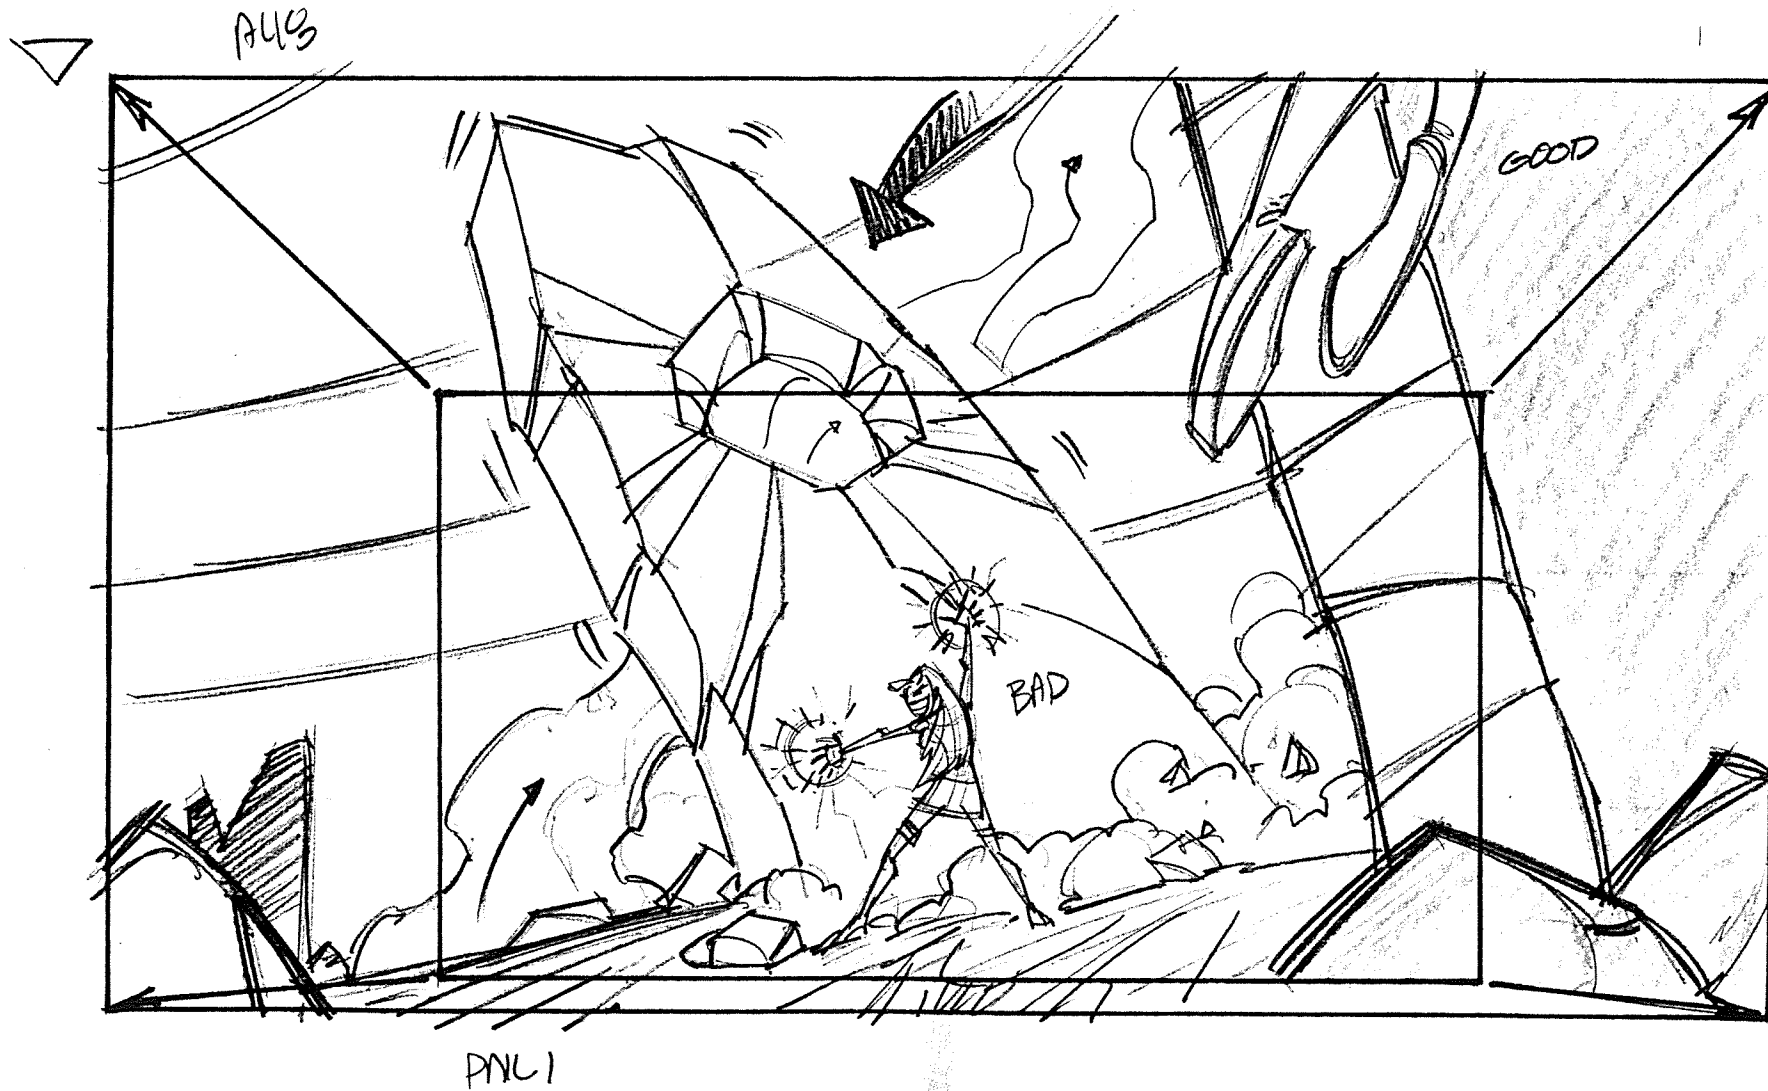

© Warner Bros. Animation Inc. All rights reserved. This material is property of Warner Bros. Animation Inc. Do not reproduce without written authorization.

A79

TRUCK CUT MS
EVIL STAR CRASHES
LARGE ROCK.

257-506