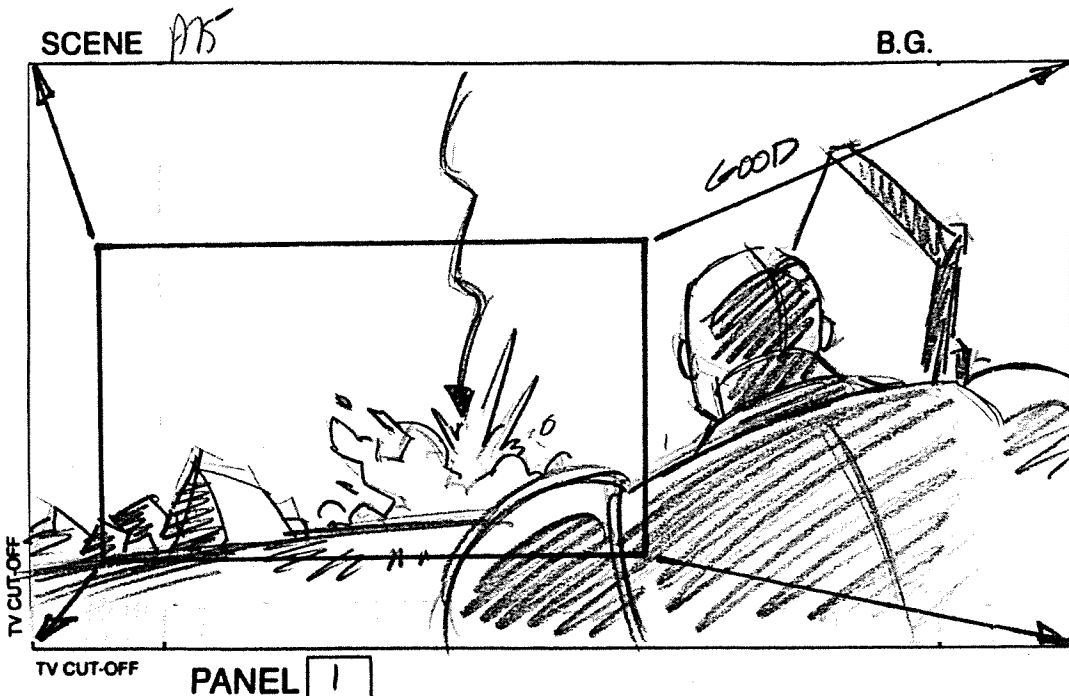

ACTION

TRUCK CUT AS GOOD STAR SPIRALS DOWN AND HITS GROUND. GOOD CYBORG INTO FL.

ACTION

CLOSE ON A SURPRISED GOOD CYBORG.

DIAL

TIMING

16 : 9 WIDESCREEN FORMAT

257-506