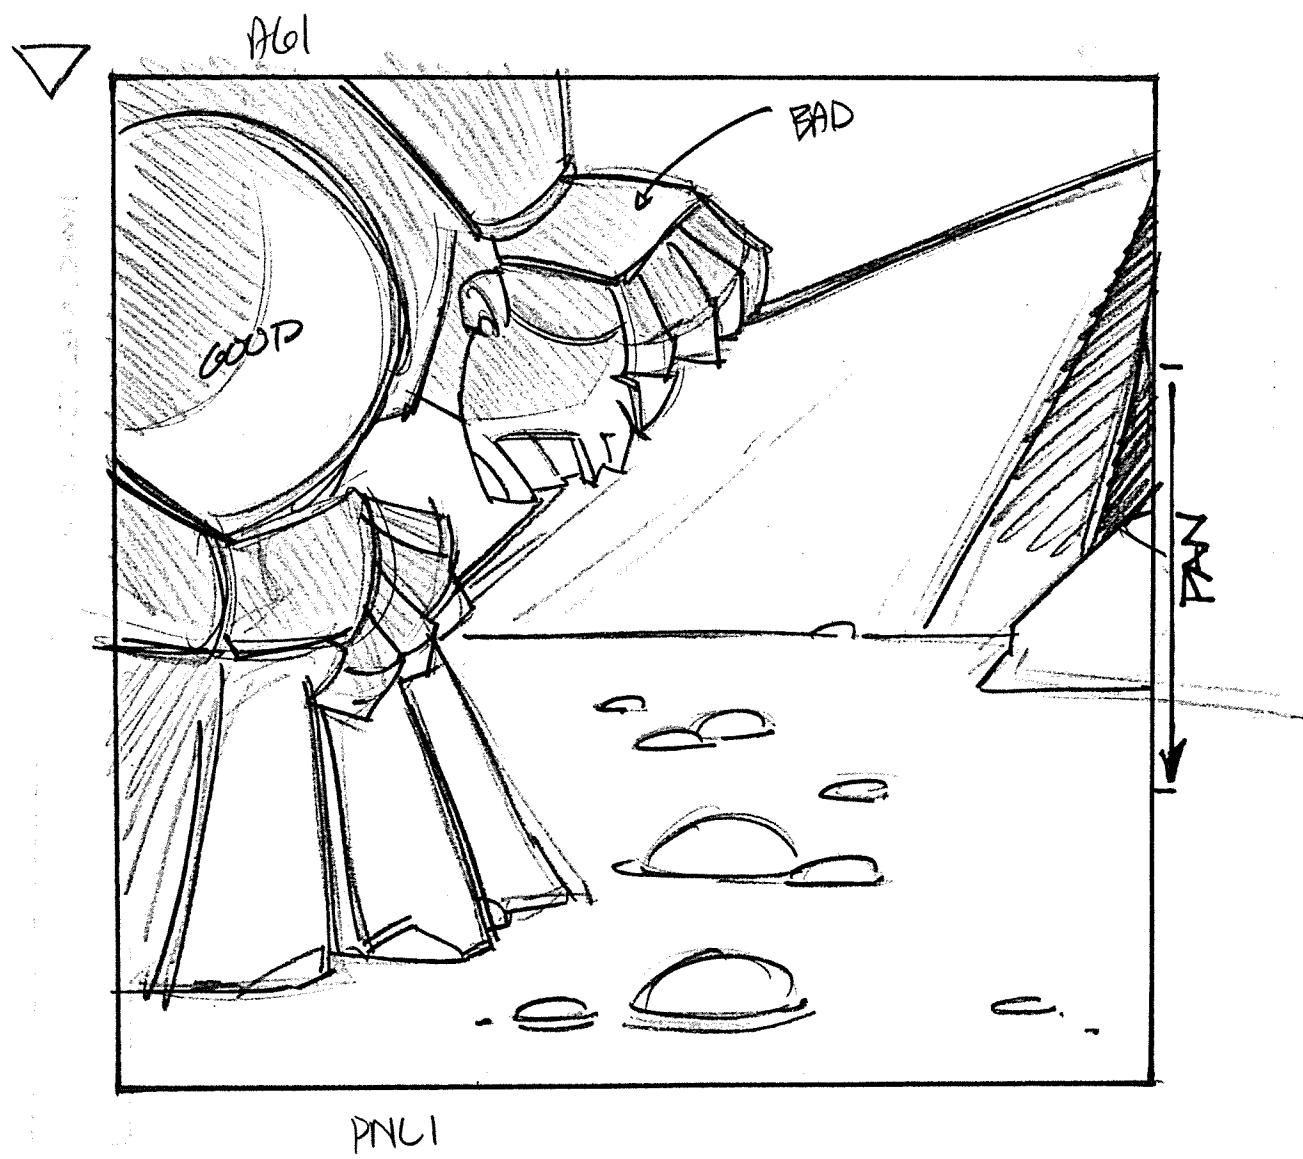

AGS

GOOD CYBORG PUSHED INTO SCENE
PAN DOWN TO LAVA. HEAT DISTORTION.

257-506

© Warner Bros. Animation Inc. All Rights Reserved. This material is the PROPERTY OF WARNER BROS. ANIMATION INC. It is unpublished and must not be taken from the studio, duplicated or used in any manner, except for production purposes, and may not be sold or transferred.