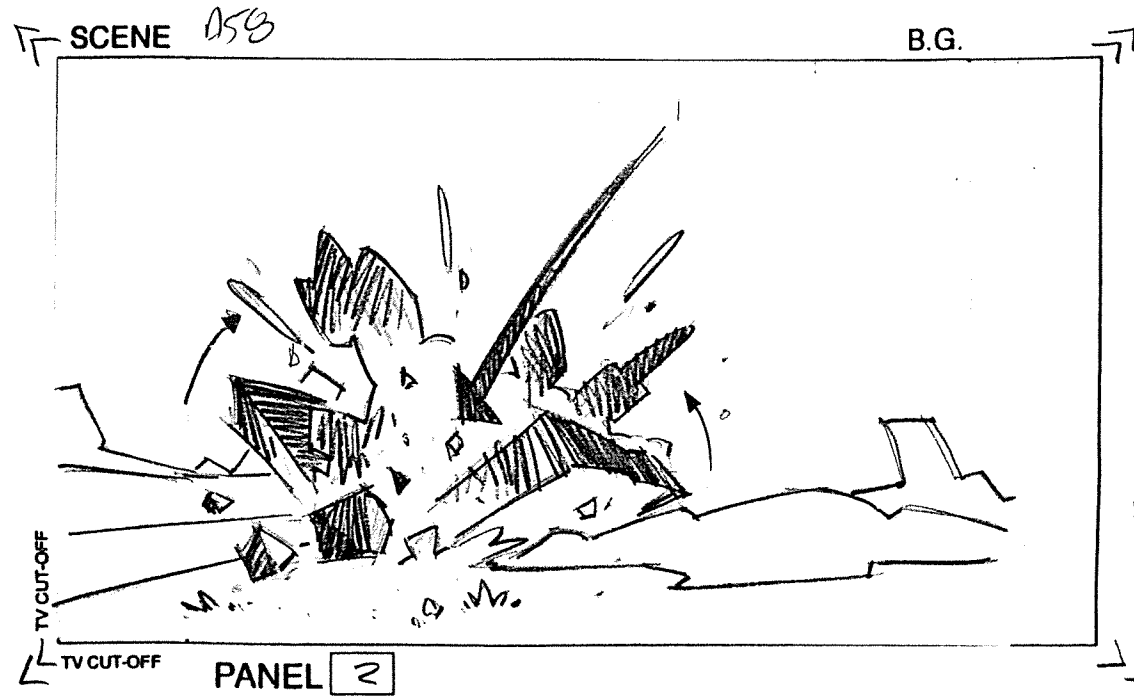

16:9 WIDESCREEN FORMAT

ACTION

EVIL CYBORG INTO SCENE.

DIAL

TIMING

EVIL CYBORG HITS ROCK, BREAKING IT.
CAM. SHAKE.

257-506