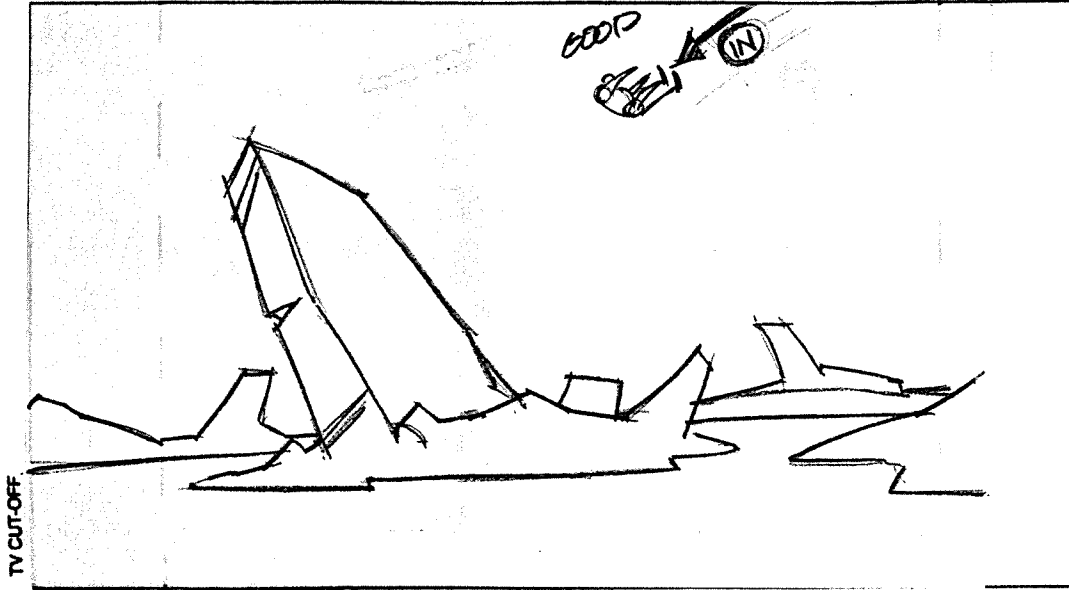

TEEN TITANS

© Warner Bros. Animation Inc. All Rights Reserved. This material is the PROPERTY OF WARNER BROS. ANIMATION INC. It is unpublished and must not be taken from the studio, duplicated or used in any manner, except for production purposes, and may not be sold or transferred.

SCENE A55

B.G.

TV CUT-OFF

TV CUT-OFF

PANEL 2

SCENE A55

B.G.