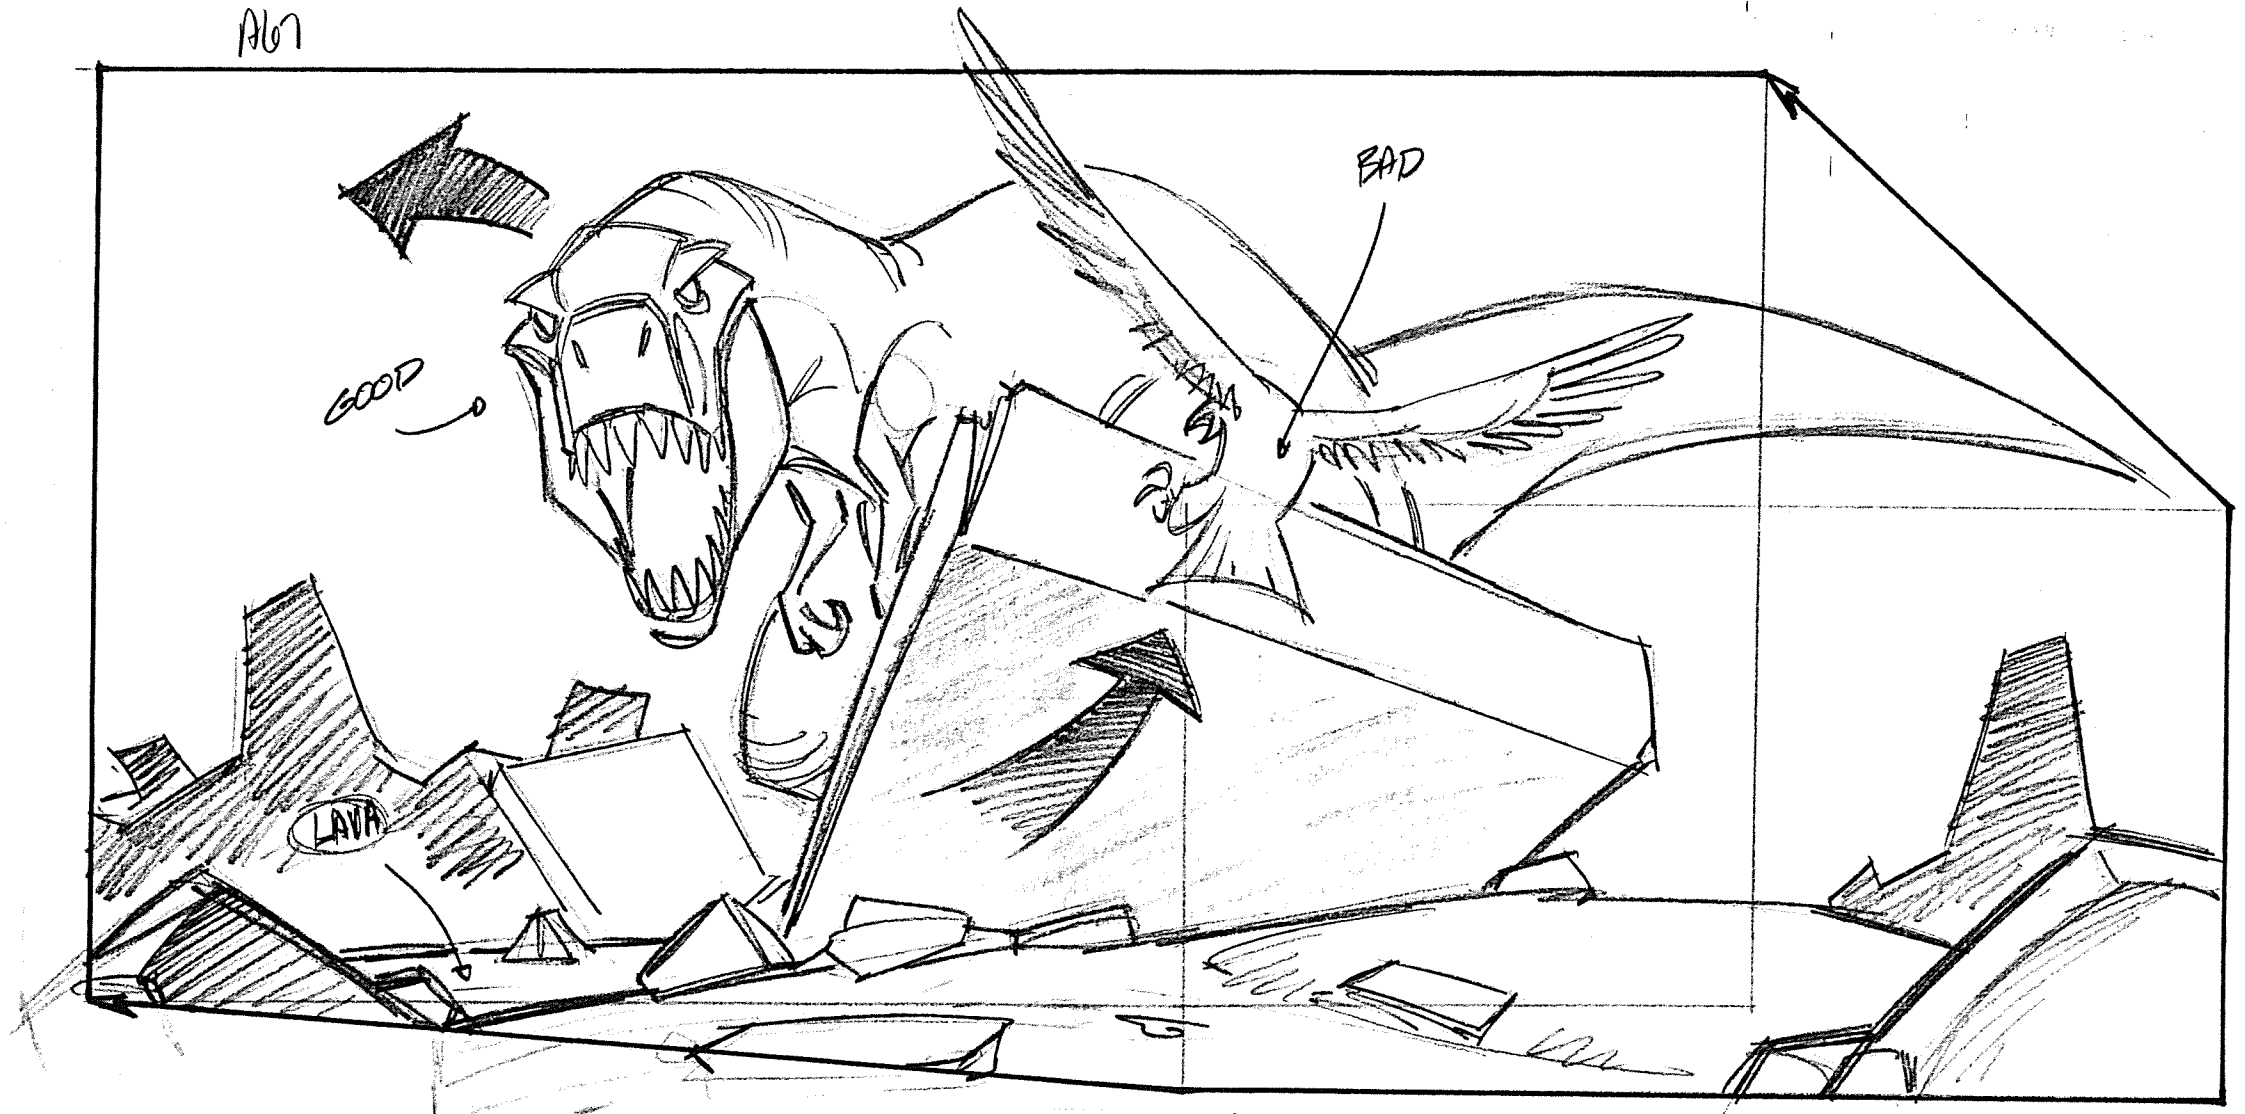

SCENE Alb

B.G.

TV CUT-OFF

TV CUT-OFF

PANEL 1

GOOD BEAST BOY / MOUSE RUNS THRU SCENE AND BE HIND ROCK.

16:9 WIDESCREEN FORMAT

257-506