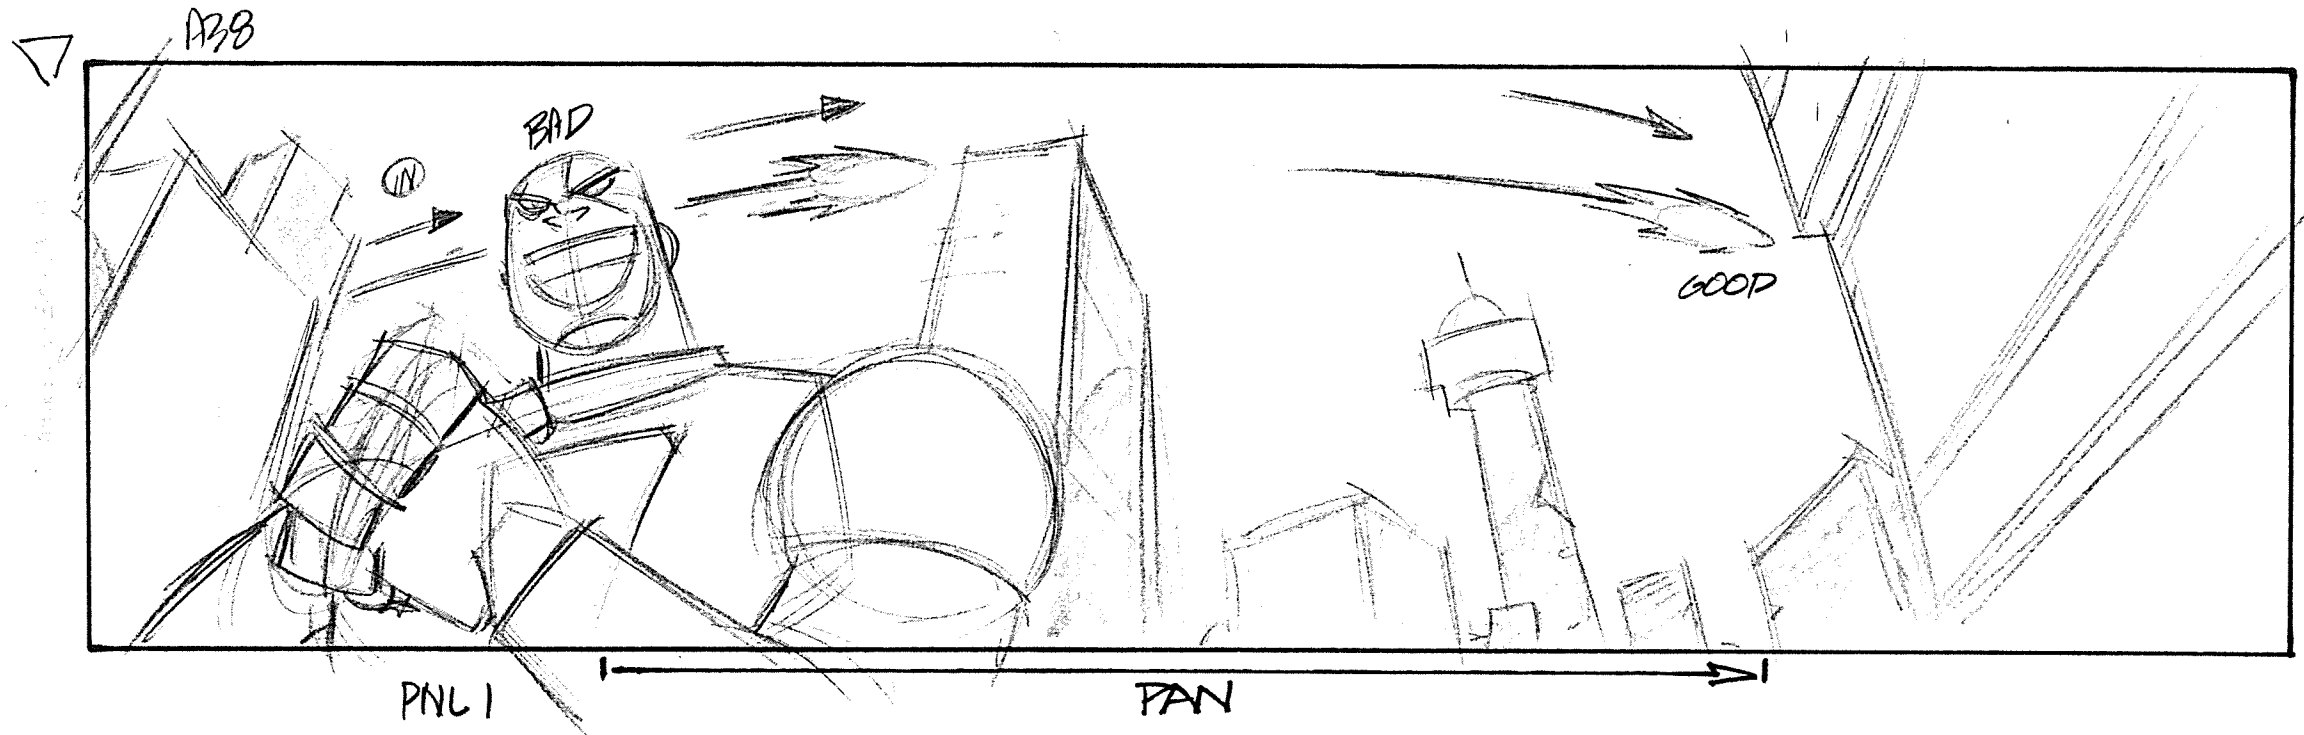

Alde

ANGLE ON EVIL CYBORG, CRACKING KNUCKLES. PAN W/ GOOD STARFIRE (GREEN LIGHT). AS SHE STREAKS THRU SKY IN BG.

257-506 =

© Warner Bros. Animation Inc. All Rights Reserved. This material is the PROPERTY OF WARNER BROS. ANIMATION INC. It is unpublished and must not be taken from the studio, duplicated or used in any manner, except for production purposes, and may not be sold or transferred.