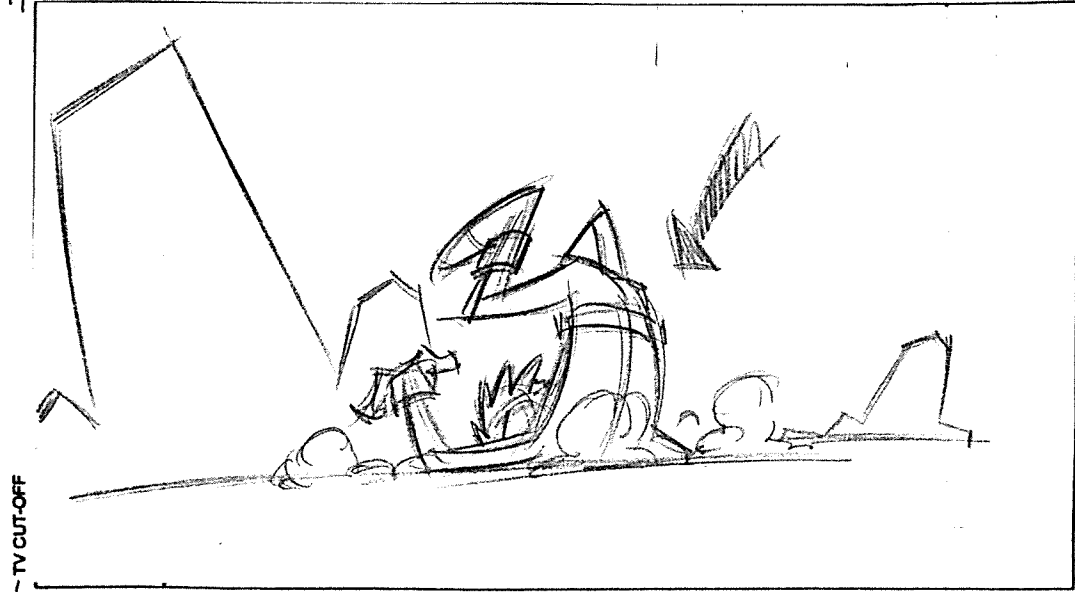

TV CUT-OFF

PANEL 3

16:9 WIDESCREEN FORMAT

ACTION

GOOD
BEAST BOY INTO SCENE.

DIAL

BEAST BOY <IMPACT GRUNT!>

TIMING

257-506