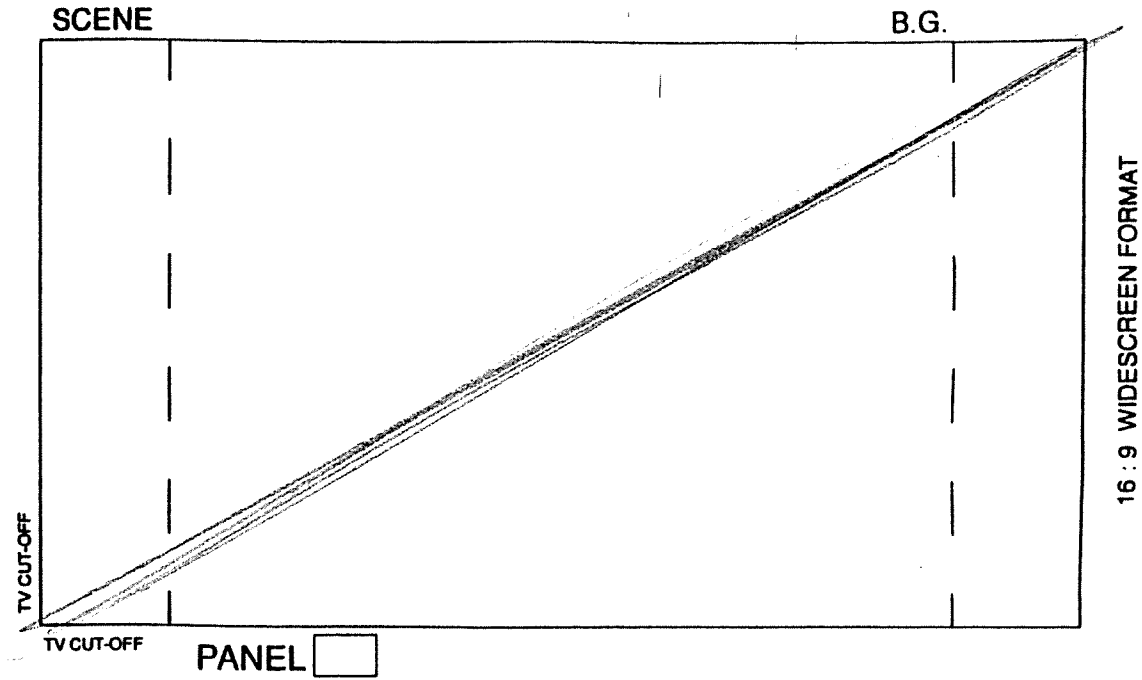

16:9 WIDESCREEN FORMAT

ACTION

EVIL BEAST BOY / SPINOSAURUS OS.

DIAL

TIMING

257-506