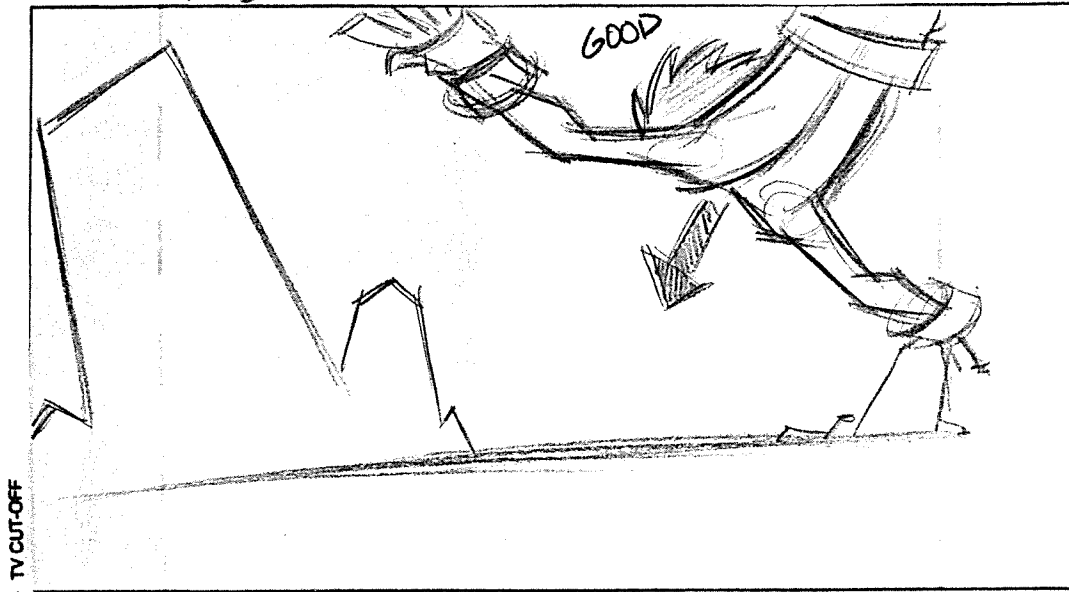

© Warner Bros. Animation Inc. All Rights Reserved. This material is the PROPERTY OF WARNER BROS. ANIMATION INC. It is unpublished and must not be taken from the studio, duplicated or used in any manner, except for production purposes, and may not be sold or transferred.

SCENE A23

B.G.

TV CUT-OFF

PANEL 2

SCENE A23

B.G.