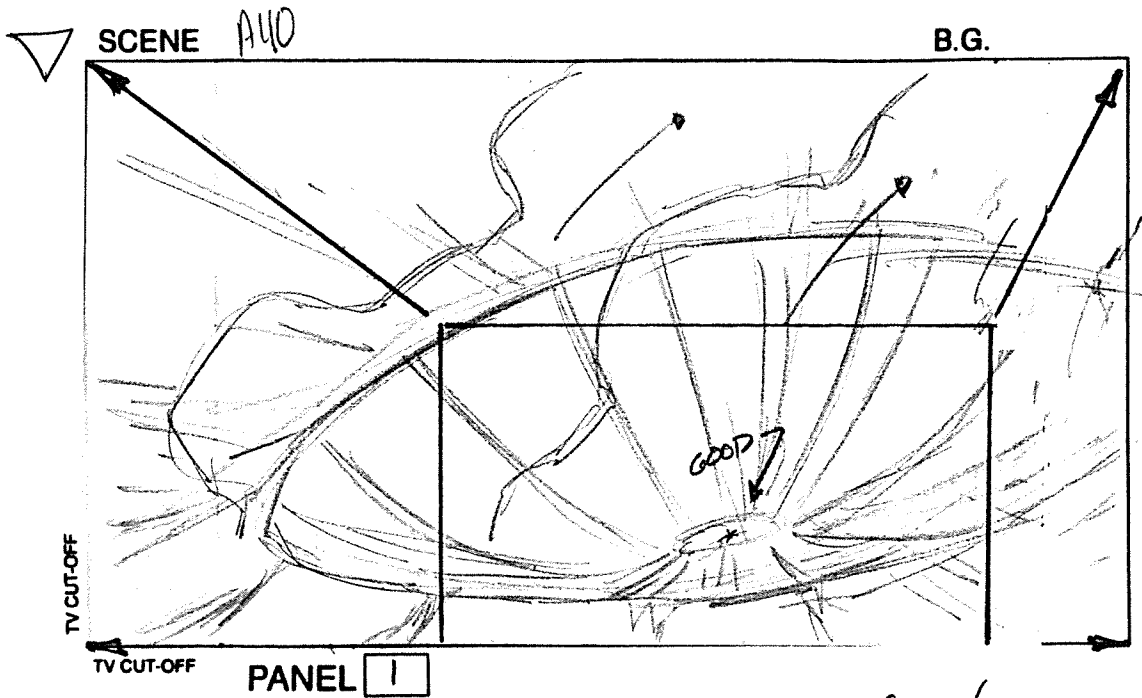

ACTION

TRUCK OUT FROM LARGE CRATER (w/GOOD STARFIRE AT THE BOTTOM).

DIAL

TIMING

EVIL STARFIRE INTO SCENE.

16 : 9 WIDESCREEN FORMAT

257-506