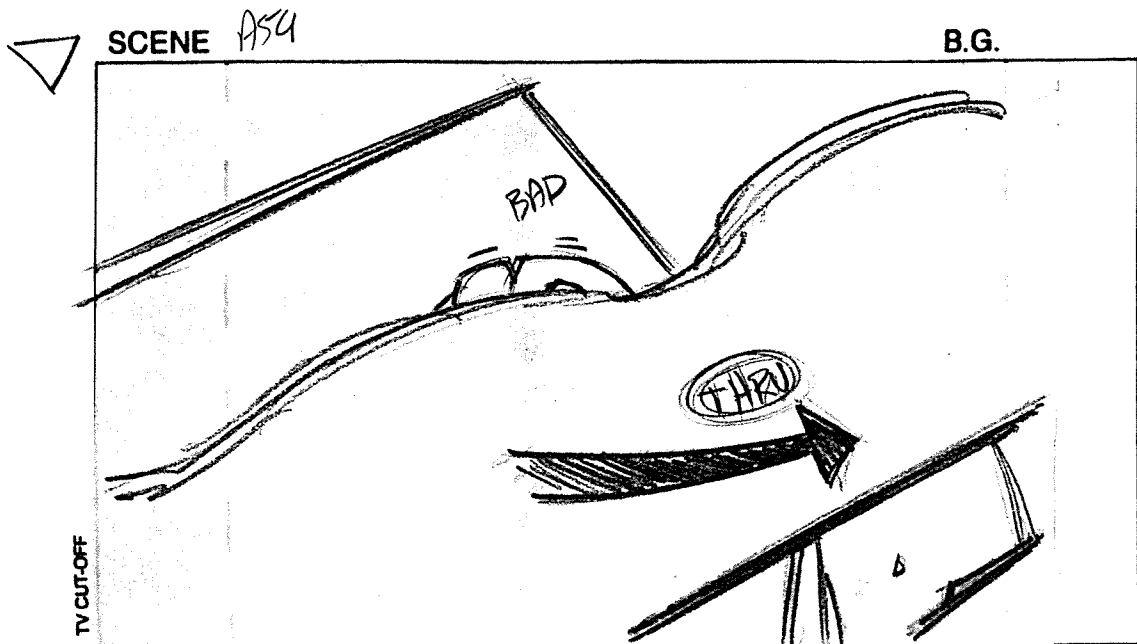

TEEN TITANS

© Warner Bros. Animation Inc. All Rights Reserved. This material is the PROPERTY OF WARNER BROS. ANIMATION INC. It is unpublished and must not be taken from the studio, duplicated or used in any manner, except for production purposes, and may not be sold or transferred.

TV CUT-OFF PANEL 1