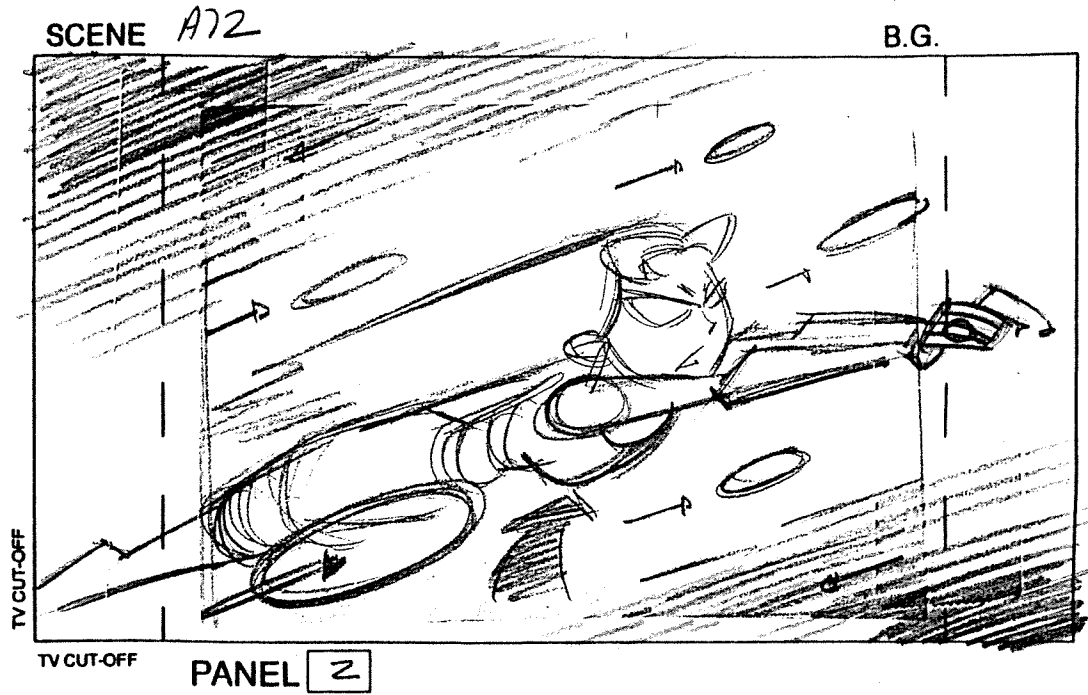

TEEN TITANS

© Warner Bros. Animation Inc. All Rights Reserved. This material is the PROPERTY OF WARNER BROS. ANIMATION INC. It is unpublished and must not be taken from the studio, duplicated or used in any manner, except for production purposes, and may not be sold or transferred.

ACTION ACTION BLUR BG AS GOOD STAR DODGES STAR BOLTS.

GOOD STAR FLIES AWAY FROM CAM.

DIAL

TIMING

16 : 9 WIDESCREEN FORMAT

257-506