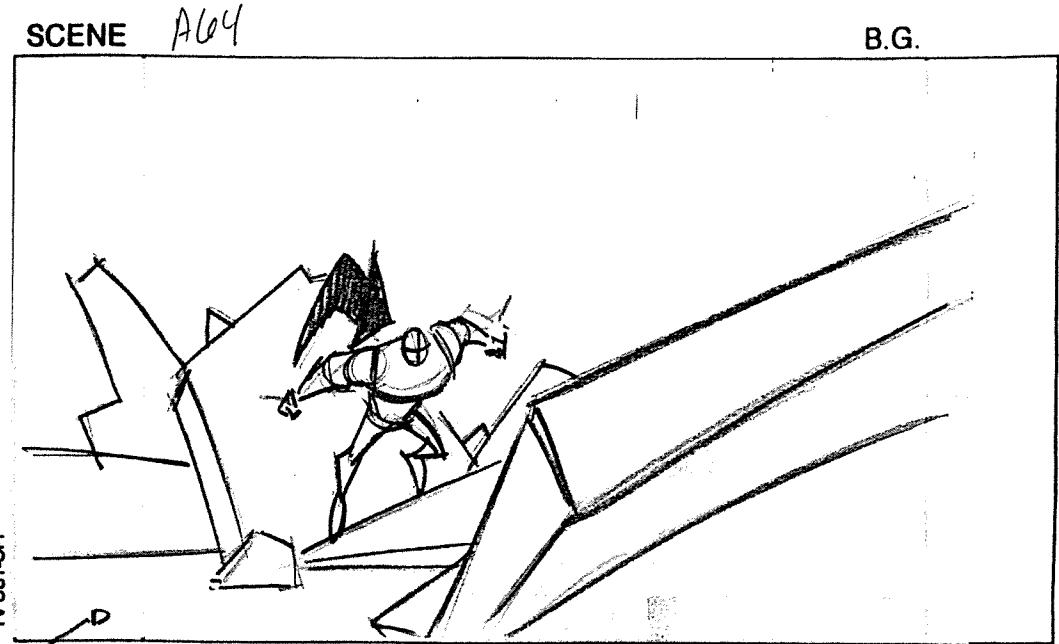

16 : 9 WIDESCREEN FORMAT

TV CUT-OFF PANEL 2

ACTION

GOOD CYBORG THROWS EVIL CYBORG ON LAVA

GOOD CYBORG LEAPS OVER LAVA FLOW.

DIAL

TIMING

257-506