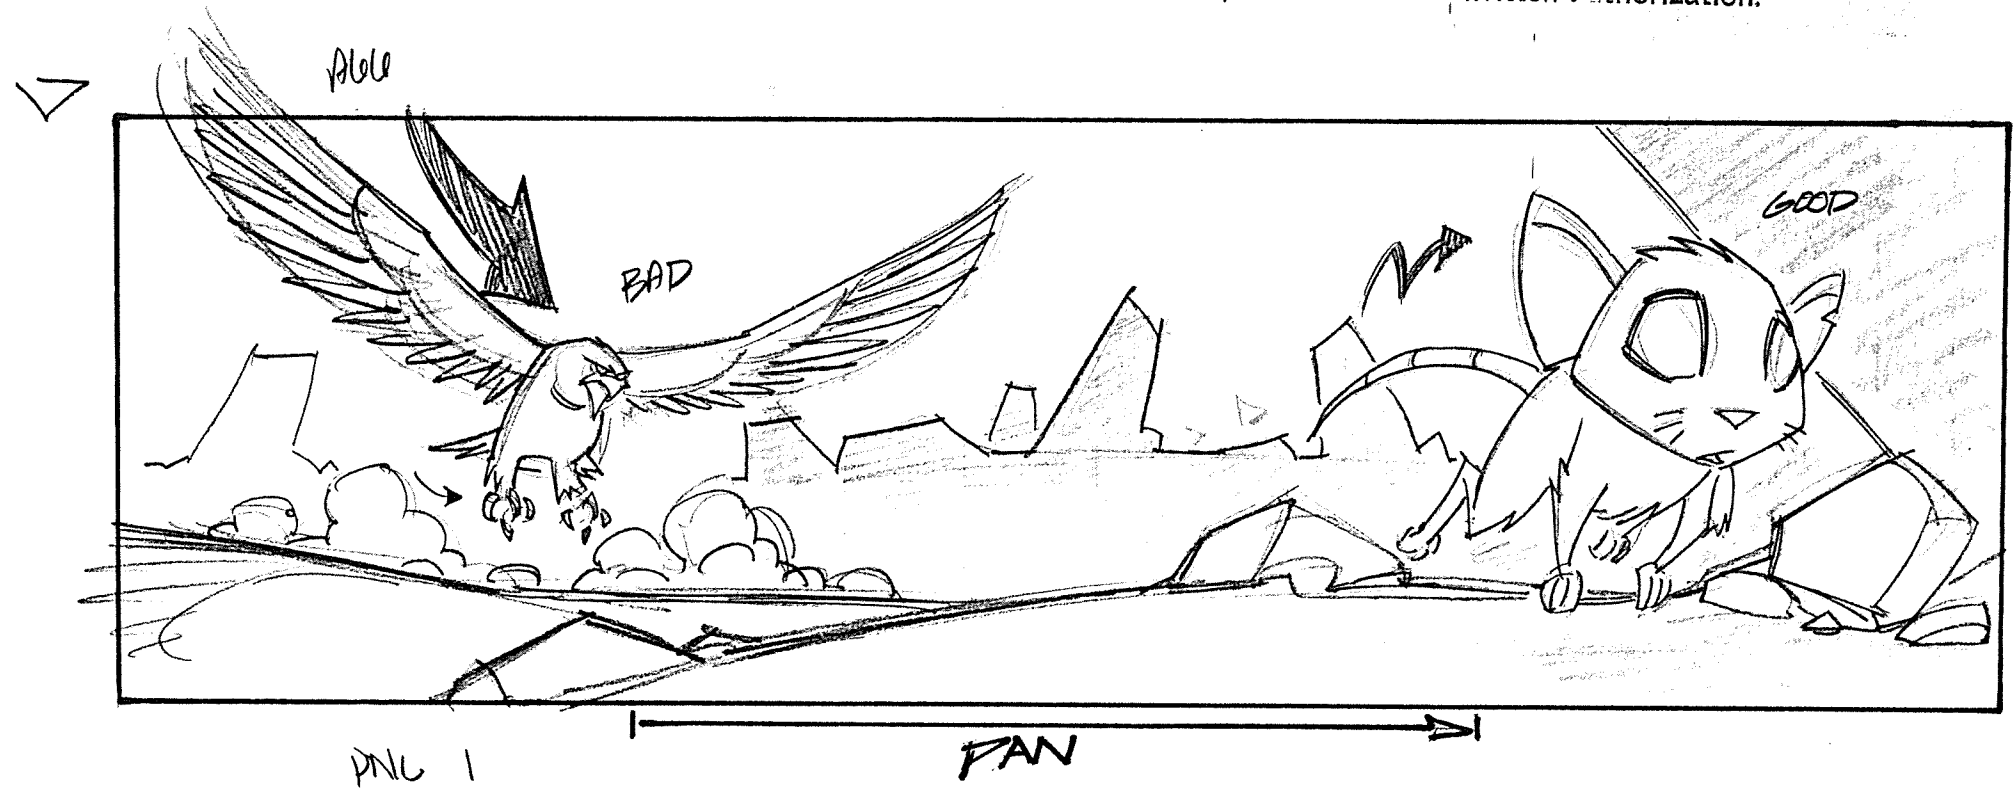

© Warner Bros. Animation Inc. All rights reserved. This material is property of Warner Bros. Animation Inc. Do not reproduce without written authorization.

A105

EVIL BEAST BOY/EAGLE INTO SCENE PAN OVER TO GOOD BEAST BOY/MOUSE RUNNING OS.

257-506-==